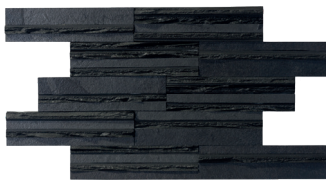

2933 Eisenhower St Suite 110
Carrollton, TX 75007
855-443-8833