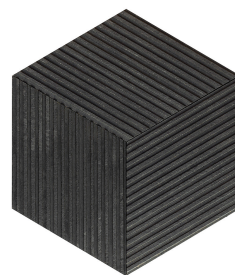

Cube Black

5.7" x 5.7"

Natural

Slate

Wall

Mesh Mounted

Pcs per Box: 27

SF per Box: 5.29