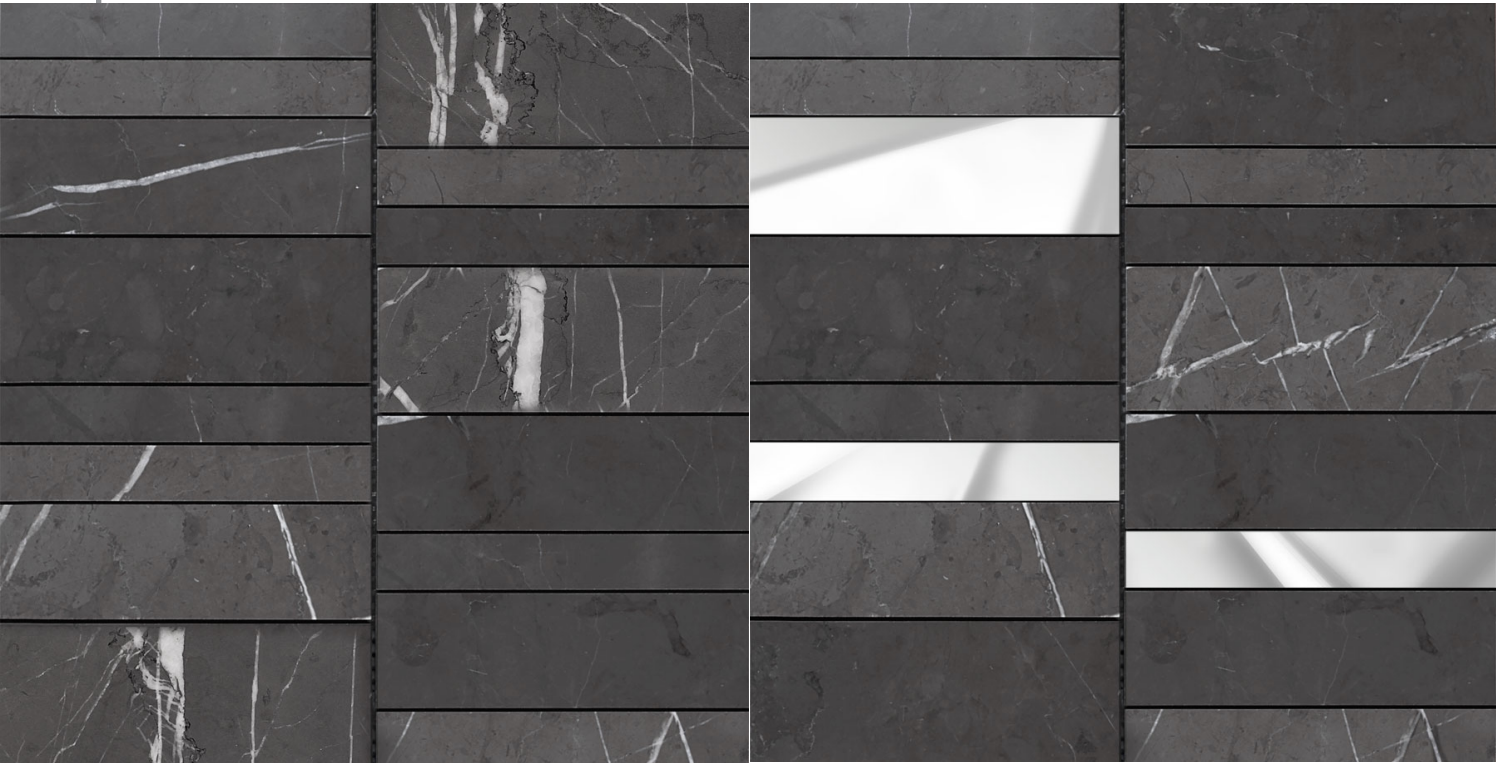

Impulse

Platinum

Silver

11.69" x 11.69"

Polished

Marble & Metal

Wall

Mesh Mounted