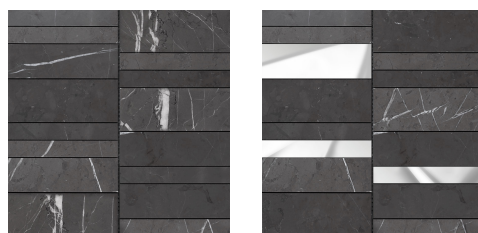

Impulse

Platinum

Silver

11.69" x 11.69"

Polished

Marble & Metal

Wall

Mesh Mounted