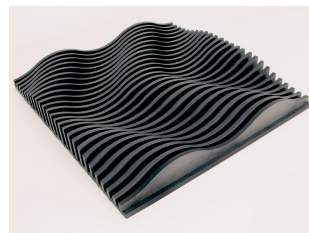

RSVP

11.81 x 12.28"

Natural

Slate

Wall

Mesh Mounted

Pcs per Box: 2

SF per Box: 2.01