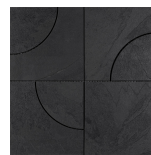

Spheres

Copper

Gold

Piques

Preto

11.5" x 11.5"

Natural/Reflective/Polished

Slate/Metal/Marble