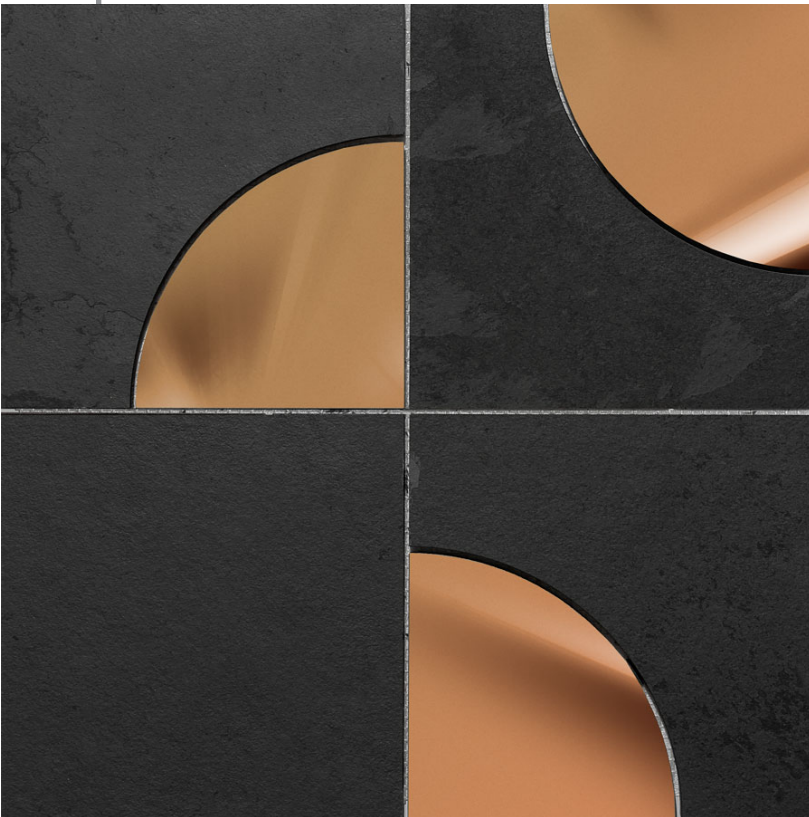

Spheres

Copper

Gold

Piques

Preto

11.5" x 11.5"

Natural/Reflective/Polished

Slate/Metal/Marble