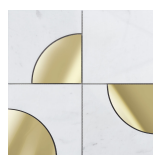

Spheres

Copper

Gold

Piques

Preto

11.5" x 11.5"

Natural/Reflective/Polished

Slate/Metal/Marble