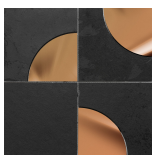

Spheres

Copper

Gold

Piques

Preto

11.5" x 11.5"

Natural/Reflective/Polished

Slate/Metal/Marble