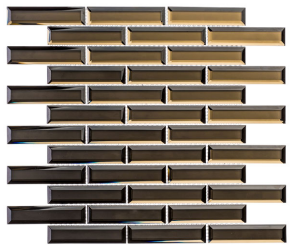

# Gems

361

362

363

364

365

366

367

368

369

Glass Mosaic  
9Colors  
Tile size: 1" x 4"  
Sheet Size 11.875" x 11.75"  
Sheet Coverage: .97 SF  
Thickness: 5/16 (8mm)  
Grout Joint: 1/16 (2 mm)  
All tiles are mesh mounted