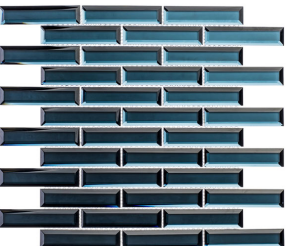

# Gems

361

362

363

364

365

366

367

368

369

Glass Mosaic  
9Colors  
Tile size: 1" x 4"  
Sheet Size 11.875" x 11.75"  
Sheet Coverage: .97 SF  
Thickness: 5/16 (8mm)  
Grout Joint: 1/16 (2 mm)  
All tiles are mesh mounted