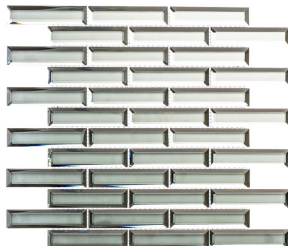

# Gems

361

362

363

364

365

366

367

368

369

Glass Mosaic  
9Colors  
Tile size: 1" x 4"  
Sheet Size 11.875" x 11.75"  
Sheet Coverage: .97 SF  
Thickness: 5/16 (8mm)  
Grout Joint: 1/16 (2 mm)  
All tiles are mesh mounted