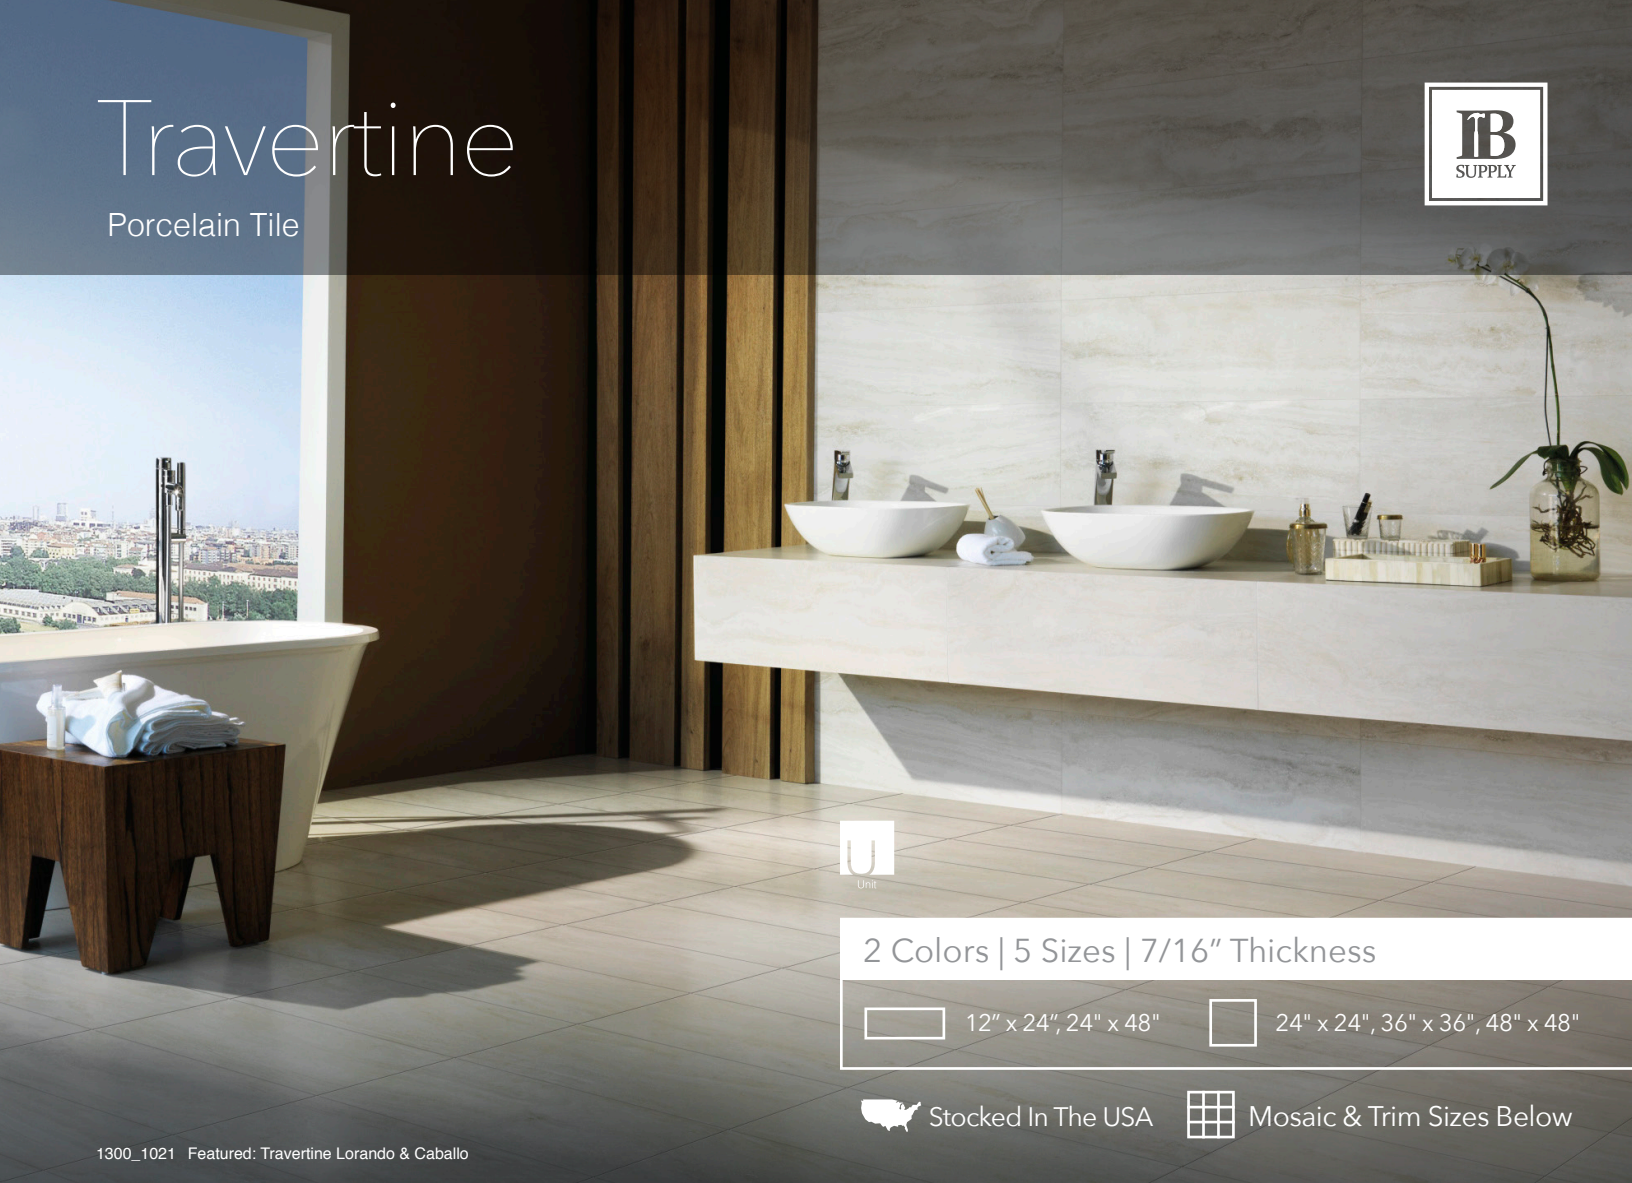

Travertine

Porcelain Tile

2 Colors | 5 Sizes | 7/16" Thickness

12" x 24", 24" x 48"

24" x 24", 36" x 36", 48" x 48"

Stocked In The USA

Mosaic & Trim Sizes Below

1300_1021 Featured: Travertine Lorando & Caballo

Color Options

Symbols

Caballo

12"x24", 24"x48", 24"x24"
36"x36" (Matte Only), 48"x48" (Polished Only)

Lorando

12"x24", 24"x48" (Matte Only)

Polished

Floor & Wall

Matte

Residential

White Body

Light Commercial

Shade Variation