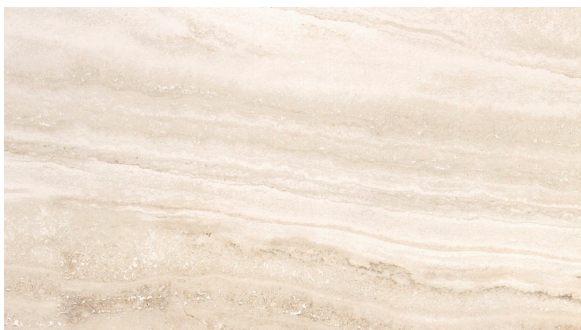

Color Options

Symbols

Caballo

12"x24", 24"x48", 24"x24"
36"x36" (Matte Only), 48"x48" (Polished Only)