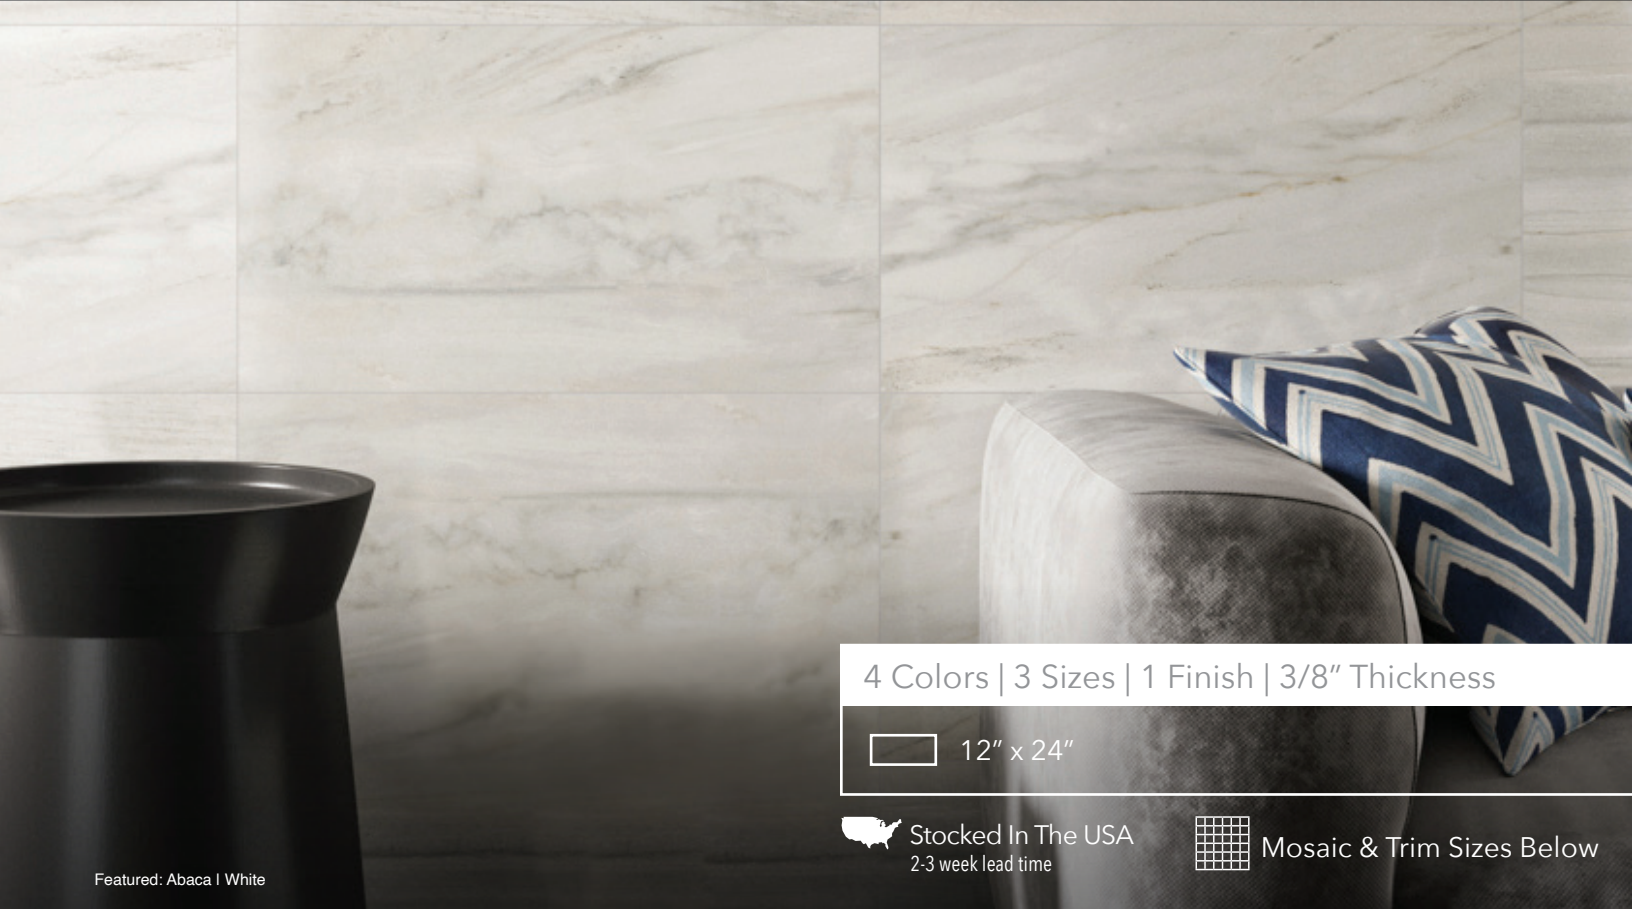

Abaca

Porcelain Tile

4 Colors | 3 Sizes | 1 Finish | 3/8" Thickness

 12" x 24"

 Stocked In The USA
2-3 week lead time

 Mosaic & Trim Sizes Below

Featured: Abaca | White

| Details | Test | ISO | Results | Packing | Pcs/Box | SF/Box | Lbs/Box |
|----------------------------------------------------------------------------|-------------------|----------|-----------|-----------|---------|----------|-----------|
| Size: 12" x 24" | Breaking Strength | 10545-4 | ≥ 1500 N | 12" x 24" | 8pcs | 15.07 SF | 59.12 Lbs |
| Additional Sizes: (2" x 2") 12" x 12" Mosaic Sheet 3" x 12" Skirting | Water Absorption | 10545-3 | ≤ 0.5% | 2" x 2" | 5pcs | 4.74 SF | 20.5 Lbs |
| | DCOF | NBR13818 | > 0.42 | 3" x 12" | 10pcs | 2.37 SF | 9.7 Lbs |
| 3/8" Thickness Finish: Matte | Frost Resistance | - | Resistant | | | | |

Stocked Color 12" x 24"

Additional Colors

Symbols

White

Soft Grey

Greige

Charcoal