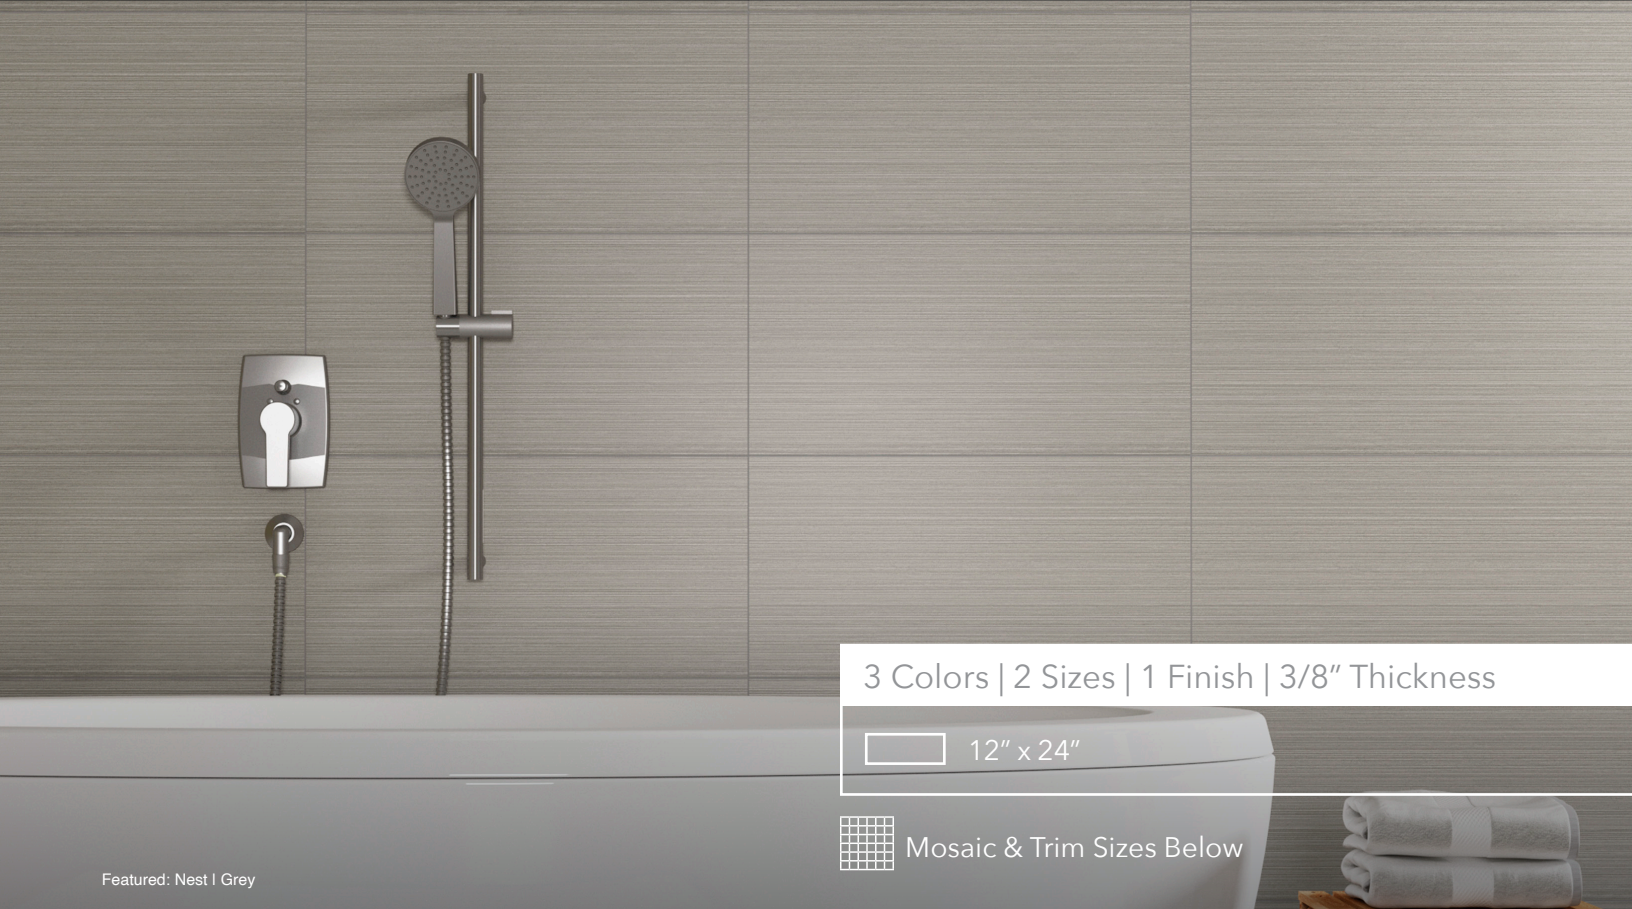

Nest

Porcelain Tile

3 Colors | 2 Sizes | 1 Finish | 3/8" Thickness

 12" x 24"

 Mosaic & Trim Sizes Below

Featured: Nest | Grey

Details	Test	Method	Results	Packing	Pcs/Box	SF/Box	Lbs/Box
Size: 12" x 24"	Breaking Strength	10545-4	≥ 1500 N	12" x 24"	8pcs	15.07 SF	56.22 Lbs
Additional Size: (2" x 2") 12" x 12" Mosaic Sheet	Water Absorption	10545-3	≤ 0.5%				
3/8" Thickness	DCOF	NBR13818	> 0.42				
Finish: Matte	Frost Resistance	-	Resistant				

Colors

White

Grey

Charcoal

Symbols