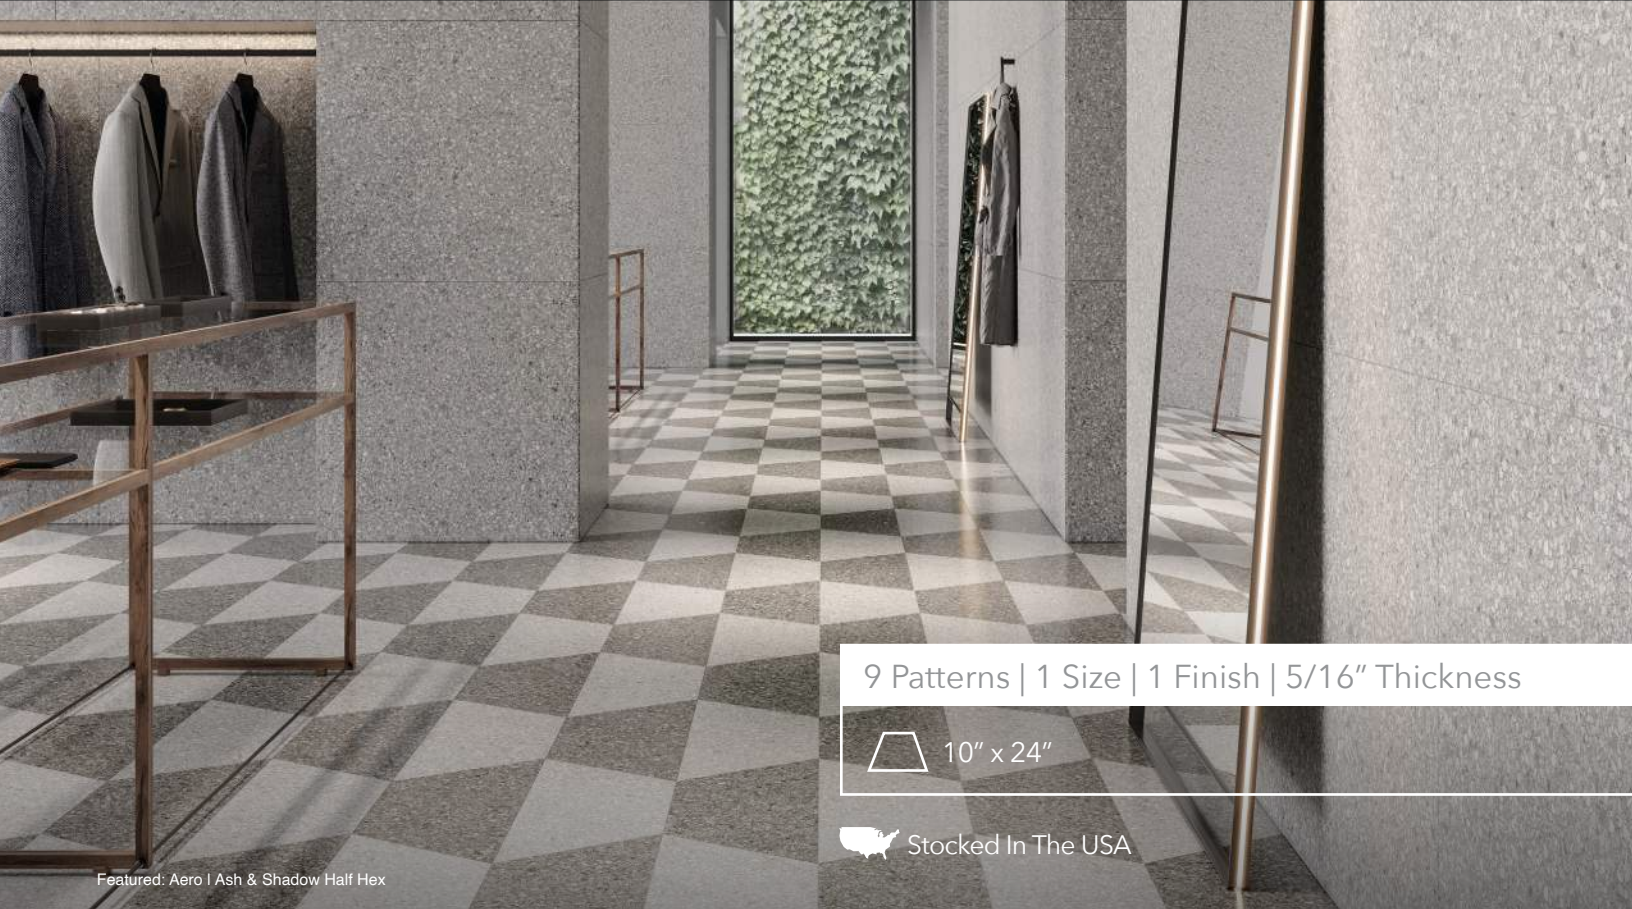

Colors

Symbols

Ivory

Pearl

Ash

Shadow

Aero Half Hex

Porcelain Tile

9 Patterns | 1 Size | 1 Finish | 5/16" Thickness

 10" x 24"

 Stocked In The USA

Featured: Aero | Ash & Shadow Half Hex

Details	Test	Method	Results	Packing	Pcs/Box	SF/Box	Lbs/Box
Size: 10" x 24"	Breaking Strength	ANSI / ISO	≥360, >1600	10" x 24"	8pcs	9.36 SF	39.8 Lbs
5/16" Thickness	Water Absorption	ANSI / ISO	< 0.5%				
Finish: Matte	DCOF	ANSI / ISO	Matte ≥0.50 Matte R (-)				
	Frost Resistance	-	-				