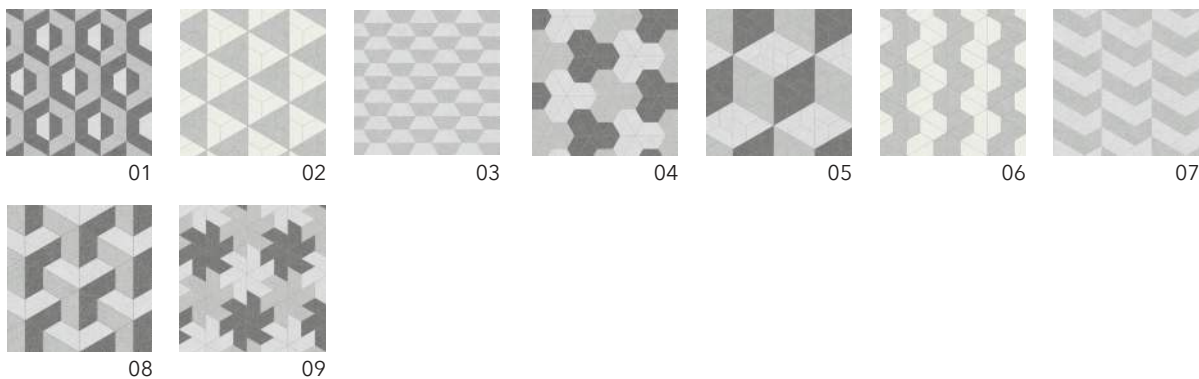

Aero Half Hex

Porcelain Tile

9 Patterns | 1 Size | 1 Finish | 5/16" Thickness

10" x 24"

Stocked In The USA

Featured: Aero | Ash & Shadow Half Hex

Details	Test	Method	Results	Packing	Pcs/Box	SF/Box	Lbs/Box
Size: 10" x 24"	Breaking Strength	ANSI / ISO	≥360, >1600	10" x 24"	8pcs	9.36 SF	39.8 Lbs
5/16" Thickness	Water Absorption	ANSI / ISO	< 0.5%				
Finish: Matte	DCOF	ANSI / ISO	Matte ≥0.50 Matte R (-)				
	Frost Resistance	-	-				

Patterns

Symbols