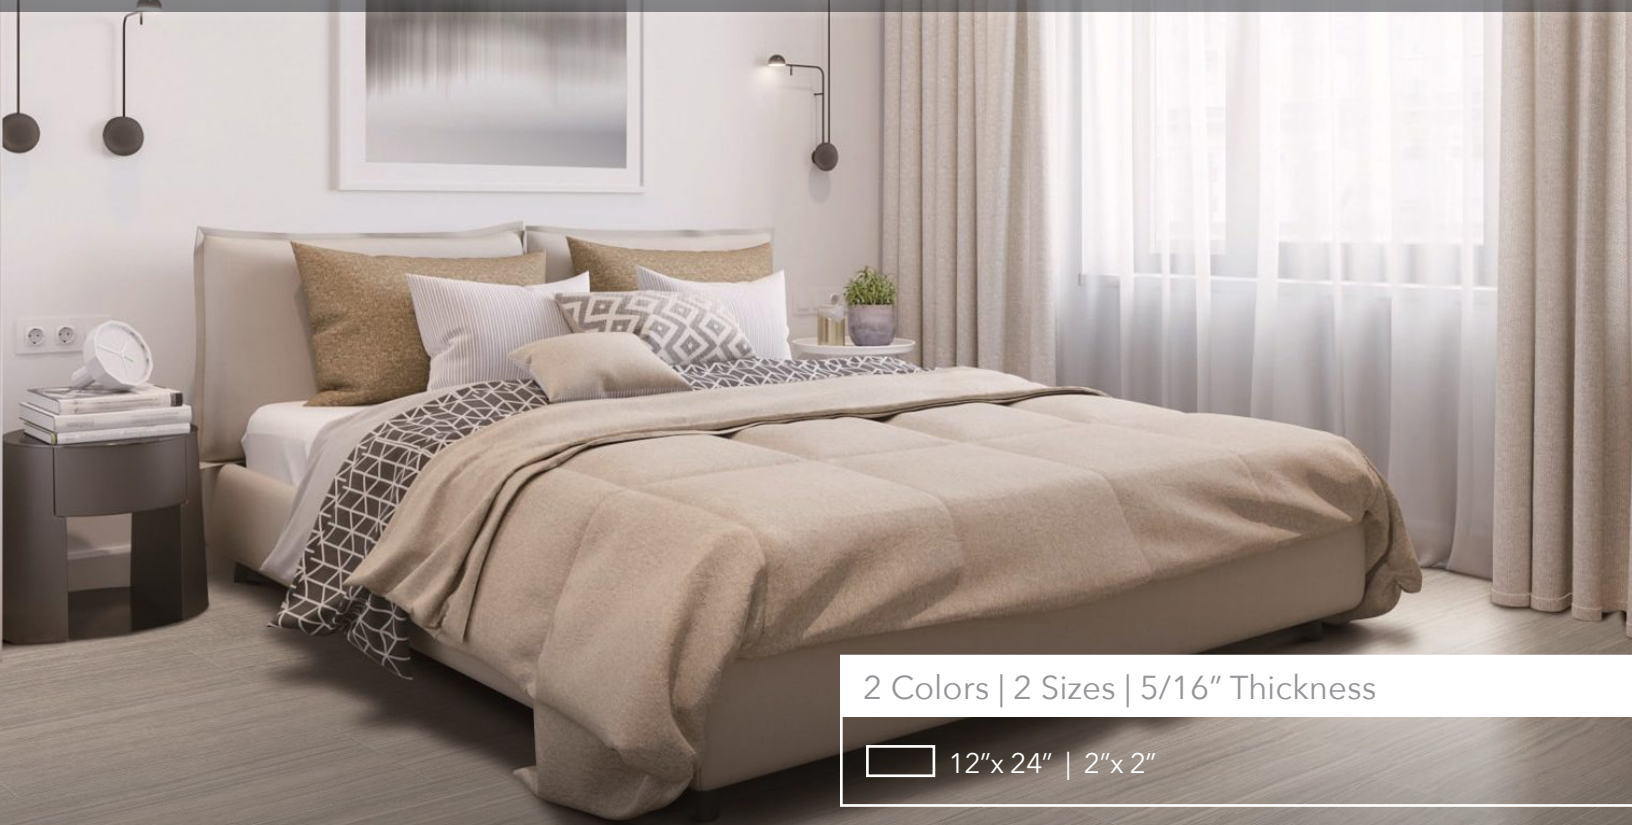

# Tranquil

Porcelain Tile

2 Colors | 2 Sizes | 5/16" Thickness

 12"x 24" |  2"x 2"

 Stocked In The USA

Mosaic & Trim Sizes Below

Featured: Tranquil - Taupe

Details	Test	Results	Packing	Pcs/Box	SF/Box	Lbs/Box
12"x 24" (Calibrated)	Water Absorption	<0.5%	12"x 24"	8 pc	15.49 SF	60.0 Lbs
5/16" Thickness	Break Strength	≥325 lbs.	2"x 2" Mosaic	10 pc	9.68 SF	35.0 Lbs
2"x 2" Mosaic (Calibrated)	MOHs	7 (Matte Only)				
5/16" Thickness	Chemical Resistance	Class A				
Sheet Size: 11¾"x 11¾"	DCOF	≥0.42 (Matte Only)				
Finish: Matte & Polished						

## Color Options

White

Taupe