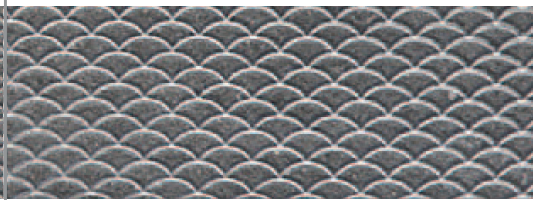

Papier

Ceramic Tile

5 Colors | 1 Size | 5/16" Thickness

Featured: Papier Grafite Mixed Decoration

Details	Test	Results	Packing	Pcs/Box	SF/Box	Lbs/Box
Size: 4" x 12" Thickness: 5/16" Finish: Matte 12 patterns (etching effect) - random mix 12 decorations (3D effect) - random mix Not sold individually / random mix only	Testing available upon request		4" x 12"	30pcs	8.71 SF	28.43 Lbs.

Color Options

Symbols

Papier (continued)

Pattern Options (Etching Effect)

Decoration Options (3D Effect)

Pattern Color Options

Decoration Color Options

White

Black

Sabbia

Grafite

Lava

Sabbia

Grafite

Lava

Papier (continued)

Pattern Options (Etching Effect)

Decoration Options (3D Effect)

Pattern Color Options

Decoration Color Options

White

Black

Sabbia

Grafite