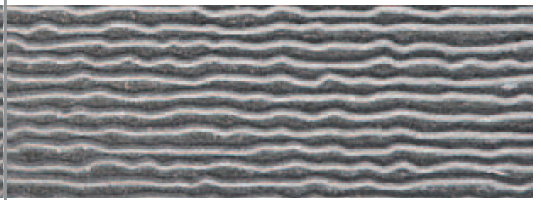

Papier

Ceramic Tile

5 Colors | 1 Size | 5/16" Thickness

Featured: Papier Grafite Mixed Decoration

Details	Test	Results	Packing	Pcs/Box	SF/Box	Lbs/Box
Size: 4" x 12" Thickness: 5/16" Finish: Matte 12 patterns (etching effect) - random mix 12 decorations (3D effect) - random mix Not sold individually / random mix only	Testing available upon request		4" x 12"	30pcs	8.71 SF	28.43 Lbs.

Color Options

Symbols

Papier (continued)

Pattern Options (Etching Effect)

Decoration Options (3D Effect)

Pattern Color Options

Decoration Color Options

White

Black

Sabbia

Grafite

Lava

Sabbia

Grafite

Lava

Papier (continued)

Pattern Options (Etching Effect)

Decoration Options (3D Effect)

Pattern Color Options

Decoration Color Options

White

Black

Sabbia

Grafite