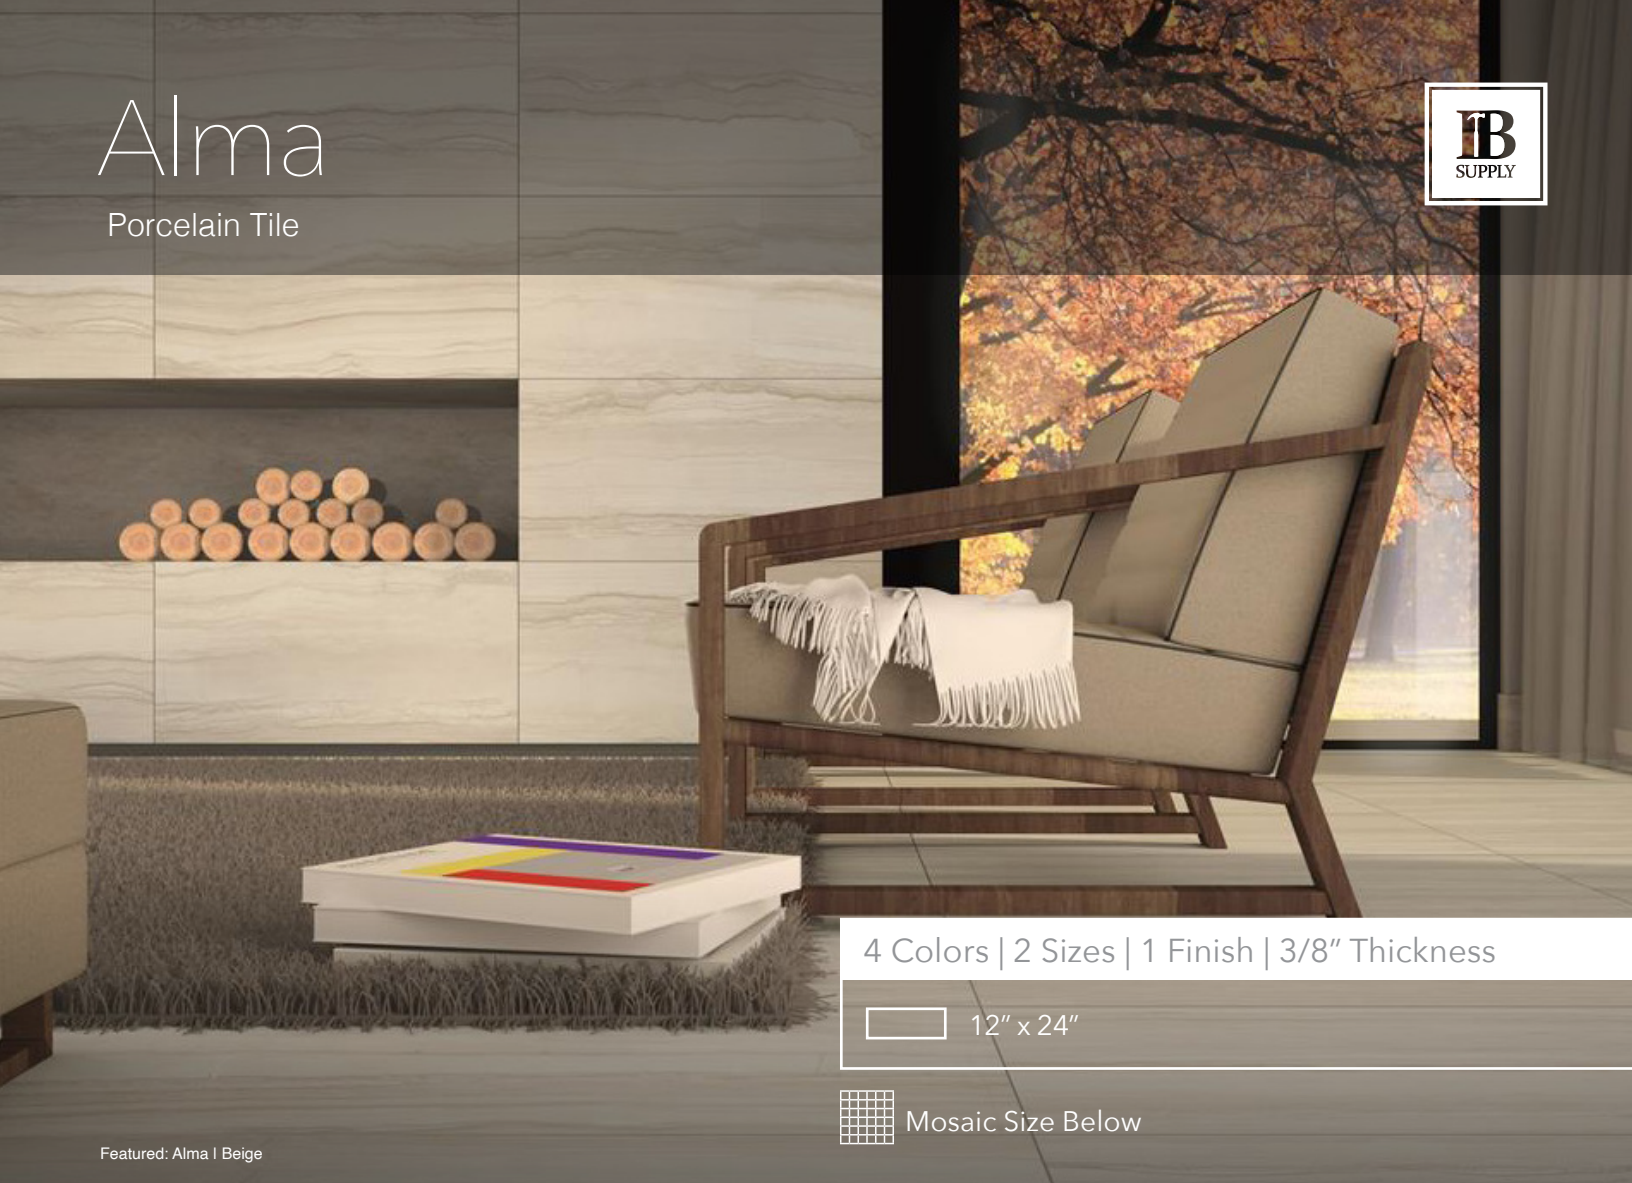

Alma

Porcelain Tile

4 Colors | 2 Sizes | 1 Finish | 3/8" Thickness

 12" x 24"

Mosaic Size Below

Featured: Alma | Beige

Details	Test	Method	Results	Packing	Pcs/Box	SF/Box	Lbs/Box
Size: 12" x 24"	Breaking Strength	ISO 10545-4	± 2.0mm	12" x 24"	8pcs	15.07 SF	59.07 Lbs
Additional Size: (2" x 2") 12" x 12" Mosaic Sheet	Water Absorption	ISO 10545-3	≤ 0.5%				
3/8" Thickness	DCOF	NBR16919	> 0.42				
Finish: Matte	Frost Resistance	-	Resistant				

Colors

White

Beige

Grey

Black

Symbols

Floor & Wall

Matte