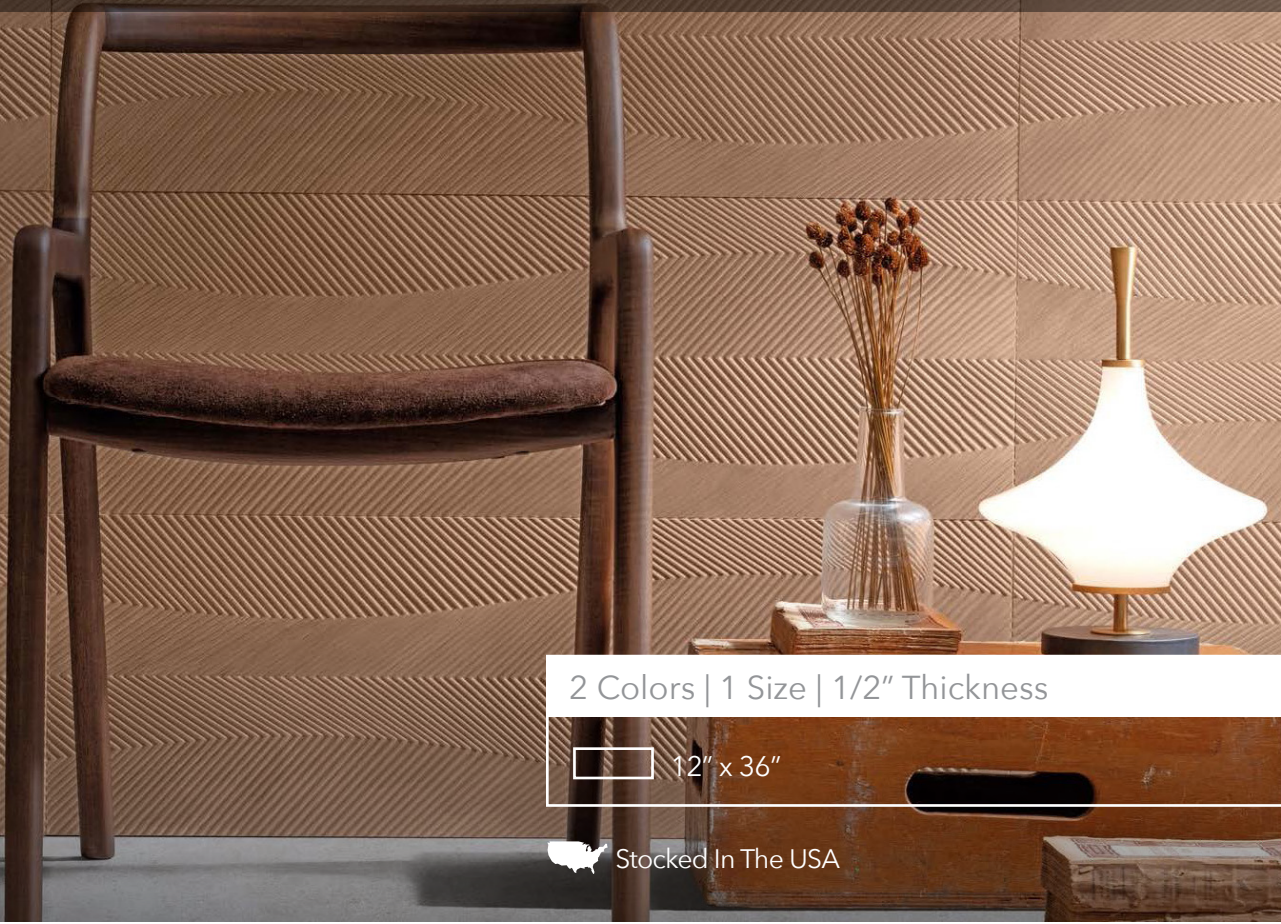

Birch

Glazed Porcelain

Featured: Birch | Clara

Details	Test	Results	Packing	Pcs/Box	SF/Box	Lbs/Box
Size: 12" x 36"	Breaking Strength	≥125lbf	12" x 36"	4pcs	11.51 SF	49.49 Lbs
1/2" Thickness	Water Absorption	≥ 20%				
Finish: Matte	DCOF	N/A				
	Frost Resistance	N/A				

Colors

Symbols

White

Clara
