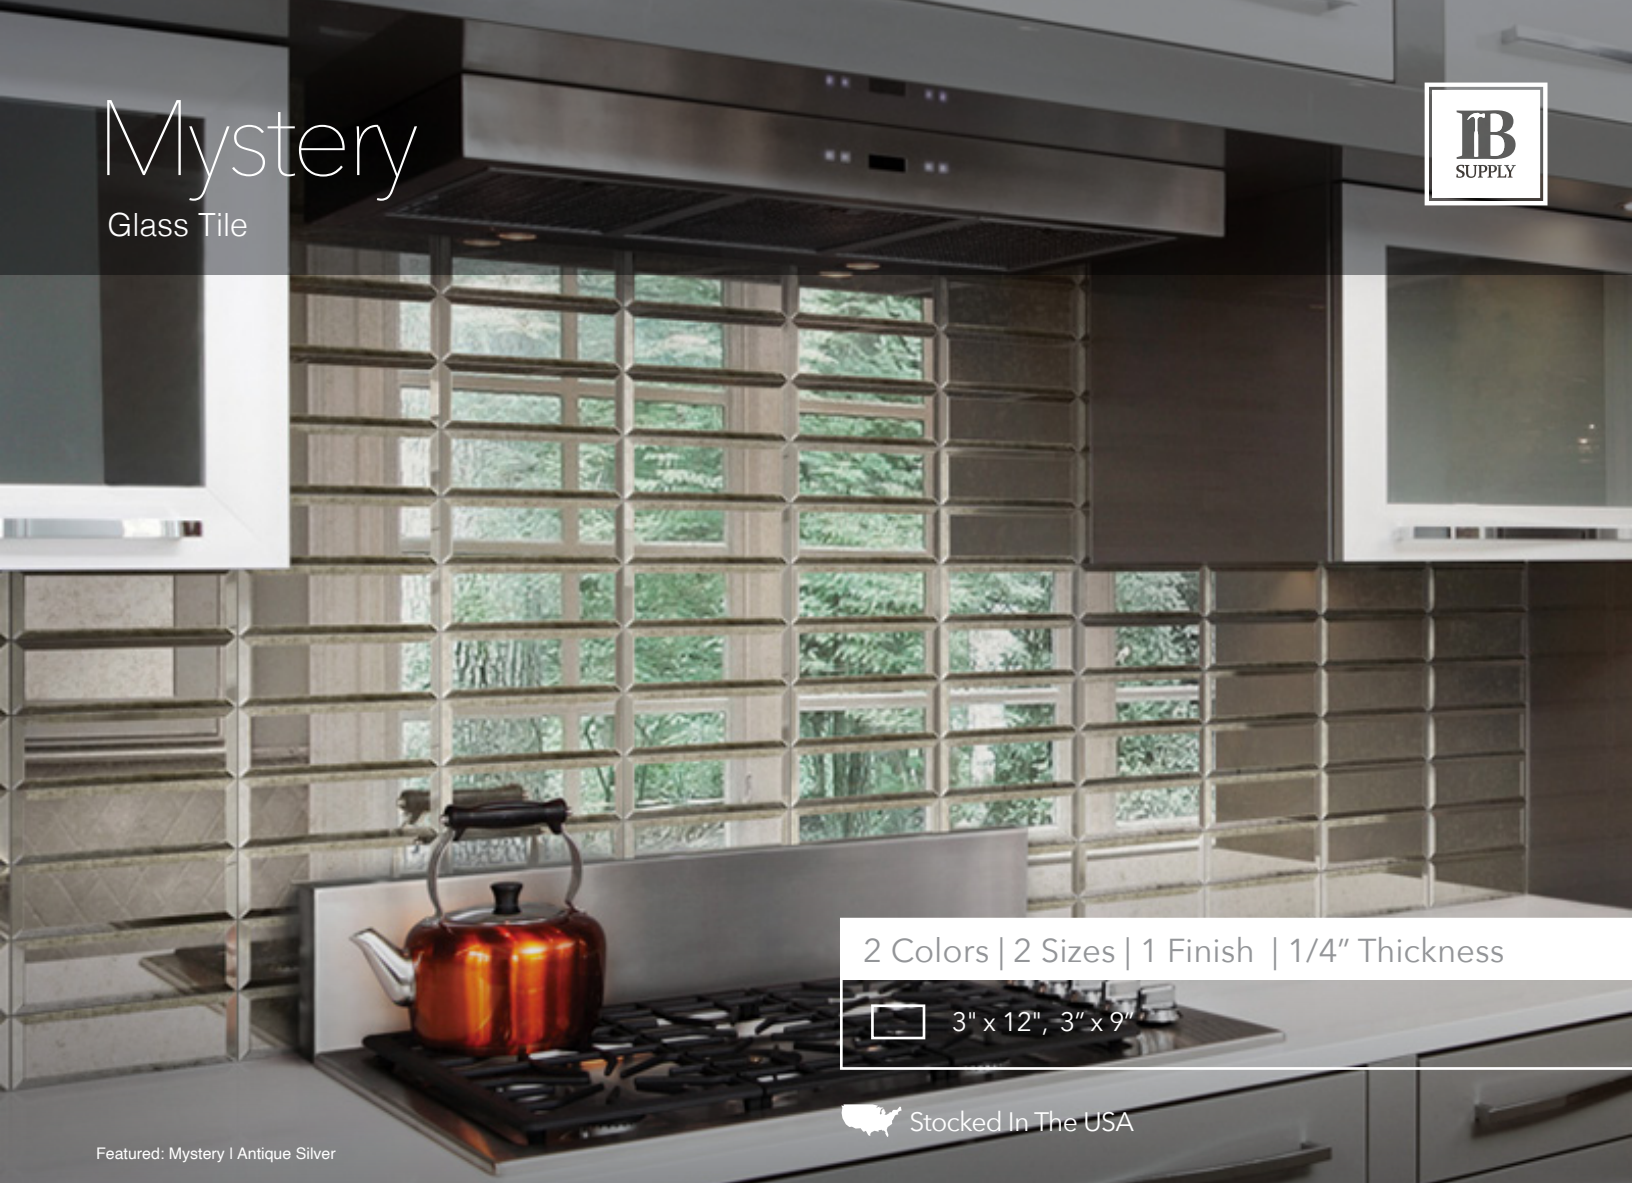

Mystery

Glass Tile

2 Colors | 2 Sizes | 1 Finish | 1/4" Thickness

Stocked In The USA

Featured: Mystery | Antique Silver

Details	Test	Method	Results	Packing	Pcs/Box	SF/Box	Lbs/Box
Sizes: 3" x 12" 3" x 9" Beveled 1/4" Thickness	Breaking Strength	ANSI - (lbf)	>135	3" x 12"	20pcs	4.71 SF	15.6 Lbs
		ISO - (N)	>600	3" x 9" Beveled	28pcs	4.95 SF	15.68 Lbs
Finish: Gloss (Mirror Look) Applications: Interior/Exterior	Water Absorption	ANSI / ISO - (%)	< 0.5%				
	DCOF	-	-				
	Frost Resistance	ANSI / ISO	Resistant				

Colors

Antique Silver

Antique Bronze

Symbols