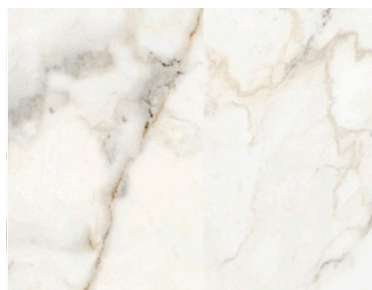

# Capri Gold

Porcelain Tile

1 Color | 1 Size | 1 Finish | 3/8" Thickness

 12" x 24"

Featured: Capri Gold

Details	Test	Method	Results	Packing	Pcs/Box	SF/Box	Lbs/Box
Size: 12" x 24"	Breaking Strength	ISO 10545-4	≥1300 N	12" x 24"	2pcs	14.75 SF	70.22 Lbs
3/8" Thickness	Water Absorption	ISO 10545-3	≤0.5%				
Finish: Matte	DCOF	-	-				
	Frost Resistance	-	-				

## Color

Capri Gold