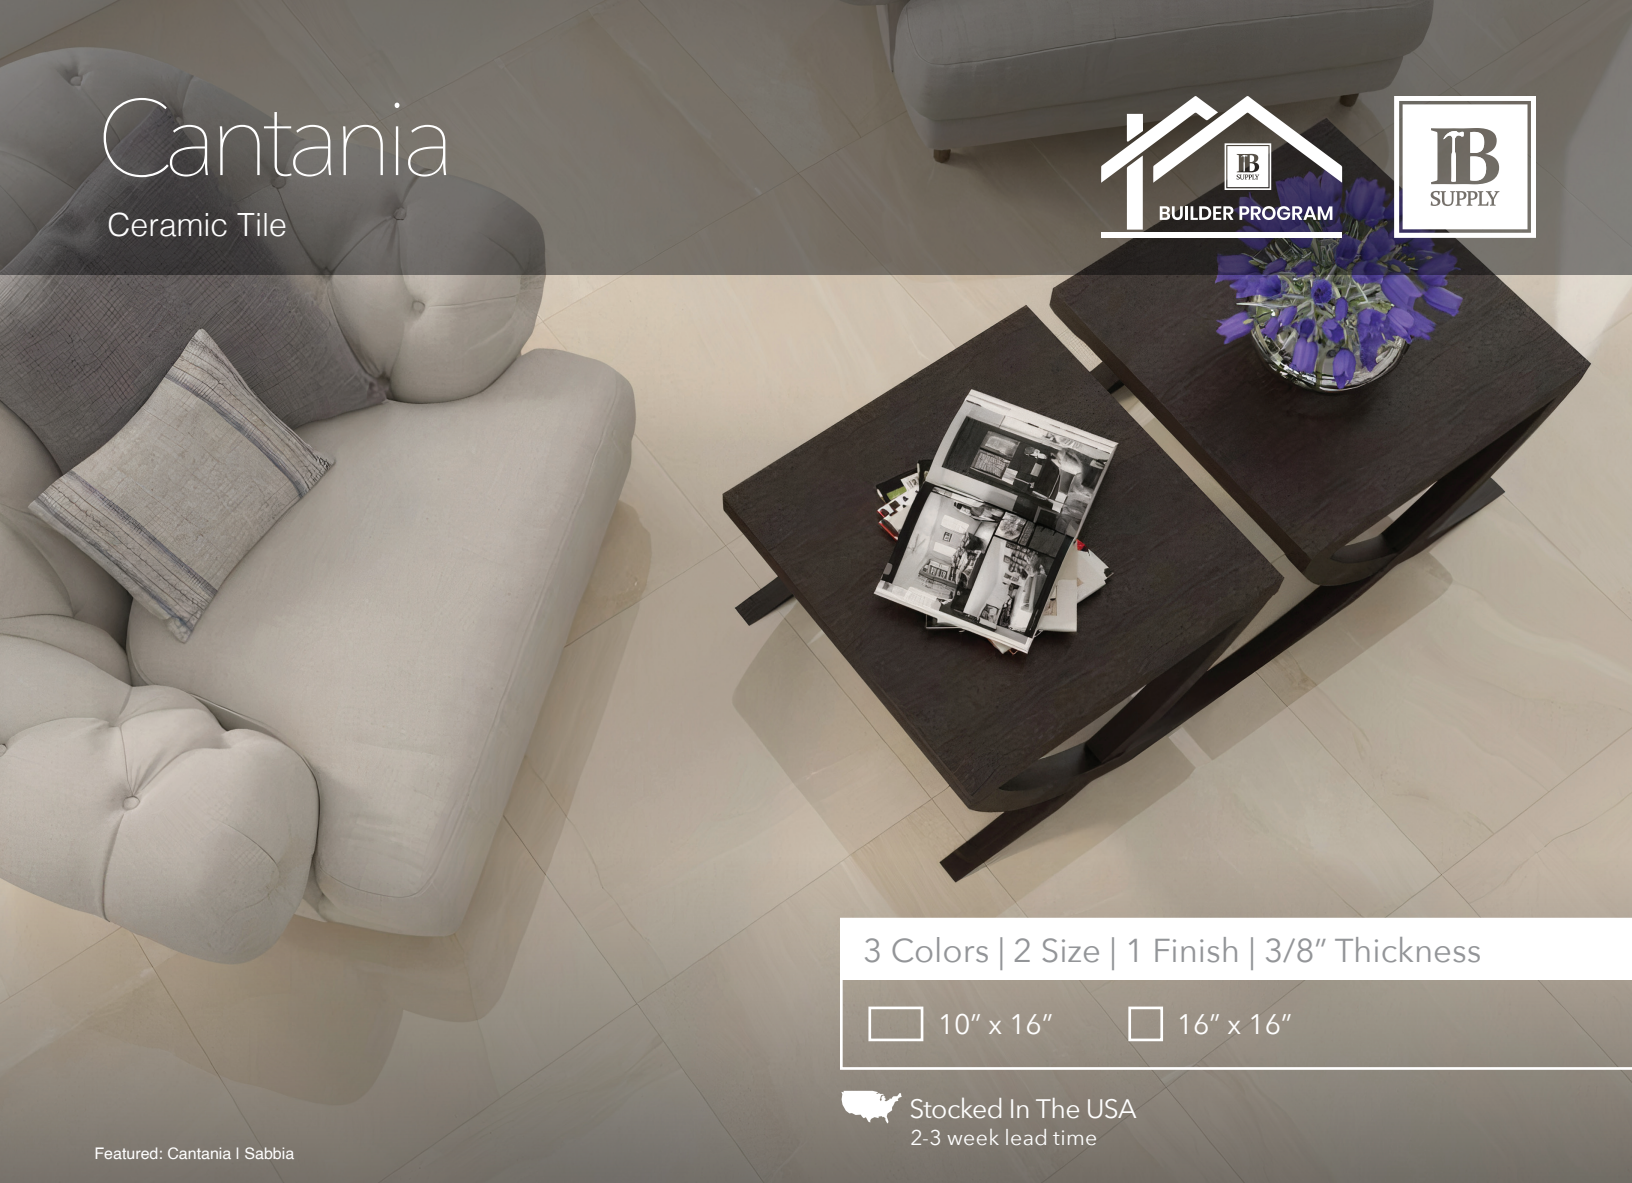

# Cantania

Ceramic Tile

3 Colors | 2 Size | 1 Finish | 3/8" Thickness

10" x 16"

16" x 16"

Stocked In The USA  
2-3 week lead time

Featured: Cantania | Sabbia

Details	Test	Floor		Wall		Packing	Pcs/Box	SF/Box	Lbs/Box
		Method	Results	Method	Results				
Sizes: 10" x 16" Walls Only	Breaking Strength	ASTM C482	>600	ASTM C1895	>141	10" x 16"	-	16.15 SF	46.30 Lbs
	Water Absorption	ASTM C373	<3.0%	ASTM C373	<20%	16" x 16"	-	17.22 SF	64.50 Lbs
16" x 16" Floors and Walls	DCOF	ANSI A326.3	<0.42	-	N/A				
	Frost Resistance	ASTM C1026	Resistant	-	-				
3/8" Thickness Finish: Semi-Gloss									