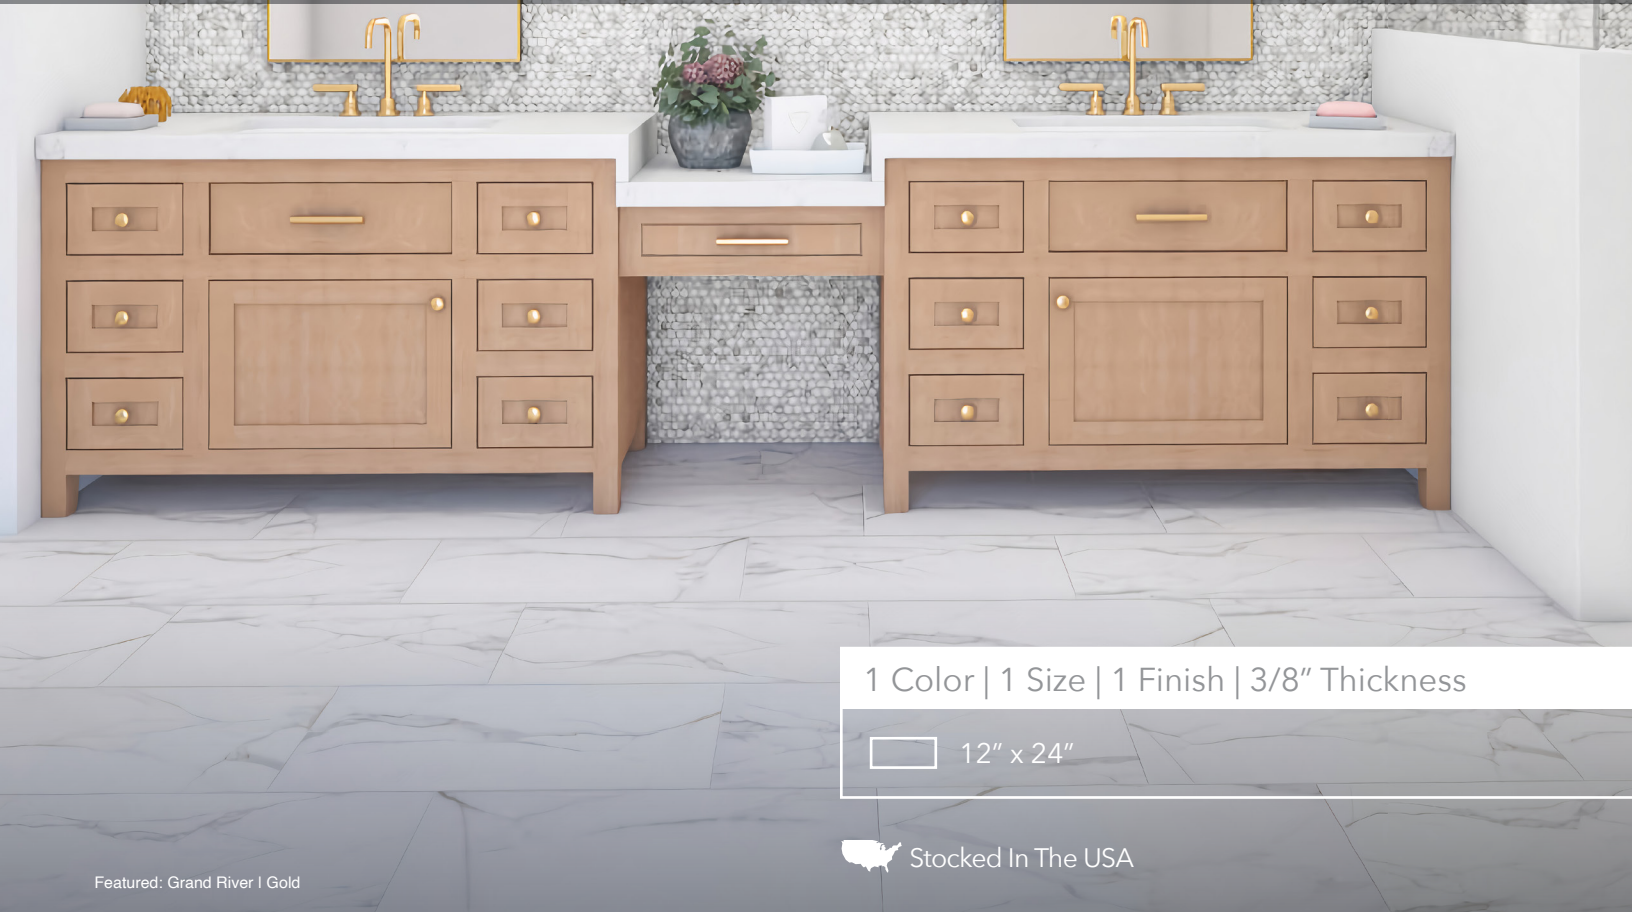

Grand River

Porcelain Tile

1 Color | 1 Size | 1 Finish | 3/8" Thickness

 12" x 24"

 Stocked In The USA

Featured: Grand River I Gold

Details	Test	Method	Results	Packing	Pcs/Box	SF/Box	Lbs/Box
Size: 12" x 24"	Breaking Strength	ASTM C648	> 275 lbs	12" x 24"	9pcs	15.6 SF	62.8 Lbs
3/8" Thickness	Water Absorption	ASTM C373	< 0.5%				
Finish: Matte	DCOF	ANSI A326.3	<0.42				
	Frost Resistance	-	-				

Color

Gold

Symbols