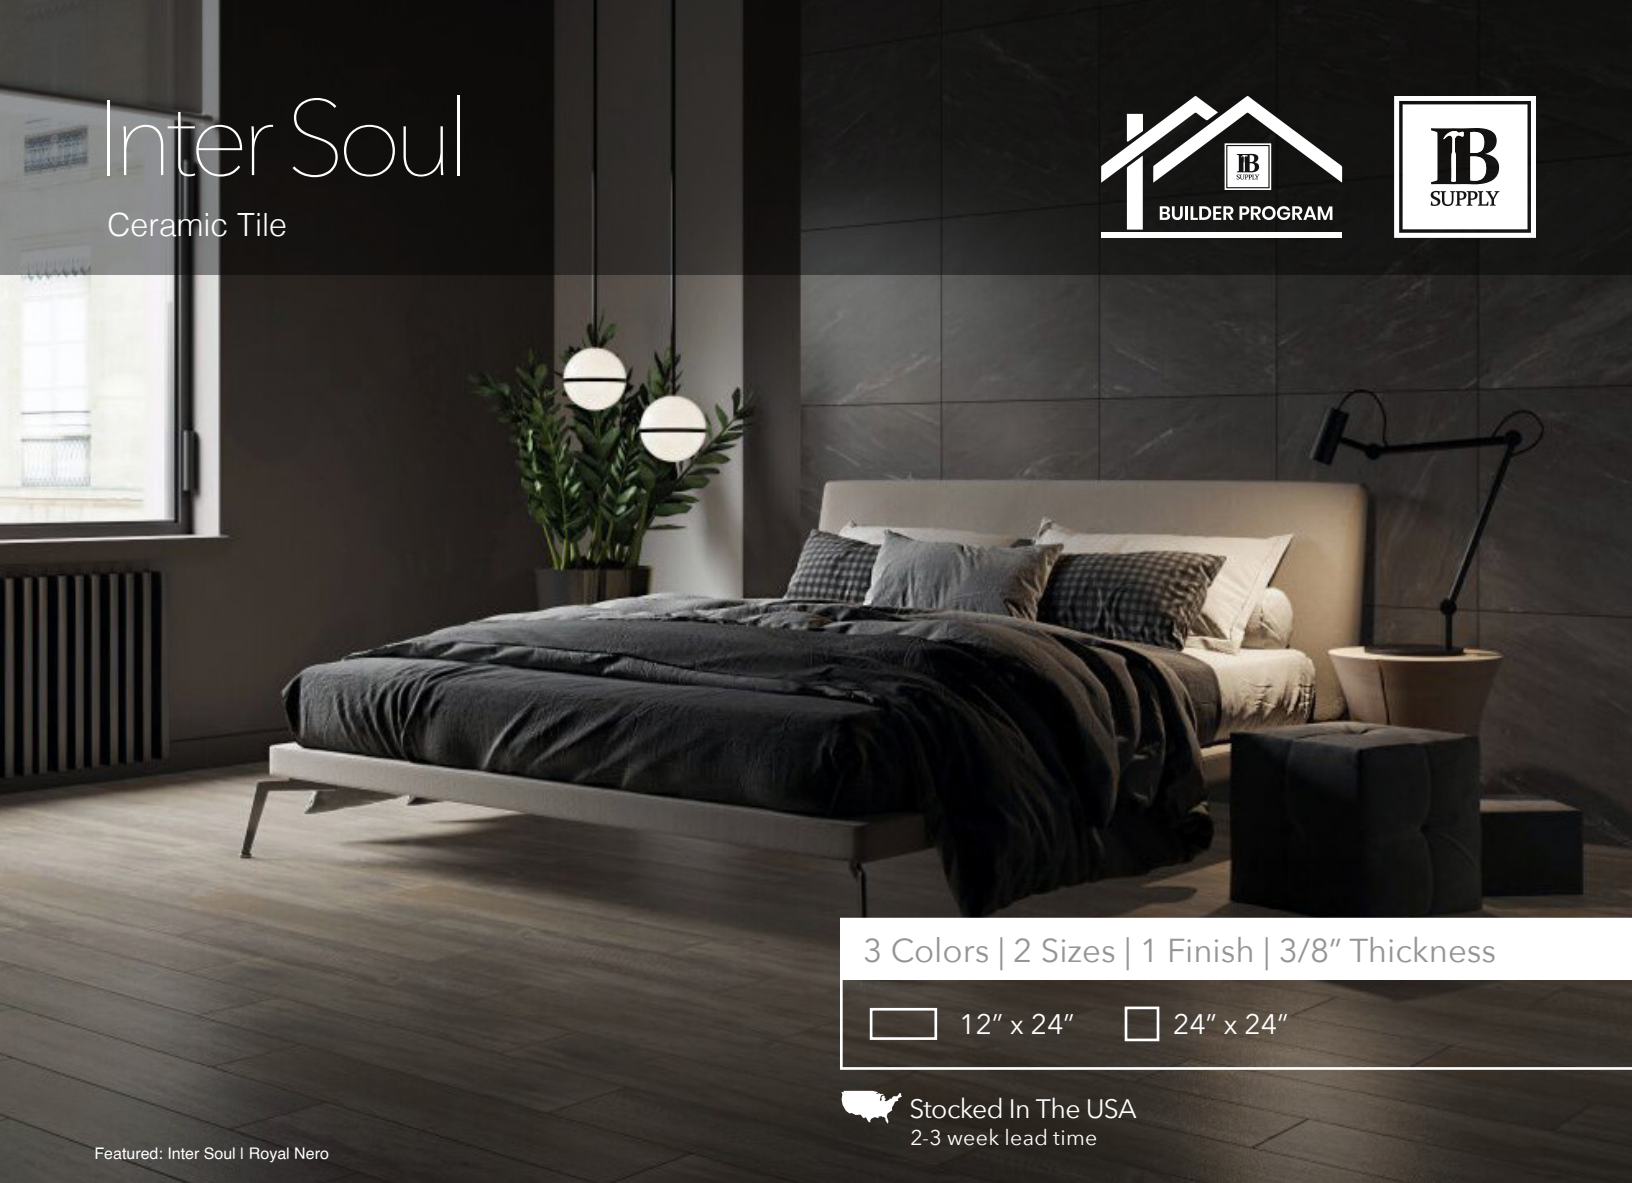

Inter Soul

Ceramic Tile

3 Colors | 2 Sizes | 1 Finish | 3/8" Thickness

 12" x 24"  24" x 24"

 Stocked In The USA
2-3 week lead time

Featured: Inter Soul | Royal Nero

Details	Test	Method	Results	Packing	SF/Box	Lbs/Box
Sizes: 24" x 24" Finish: Matte Floors & Walls Interiors & Exteriors	Breaking Strength	Floor: ASTM C482 Wall: ASTM C1895	>600 >141	12" x 24"	16.64 SF	68.78 Lbs
	Water Absorption	ASTM C373	Floor: <3.0% Wall: <20%	24" x 24"	15.5 SF	71.58 Lbs
12" x 24" Finish: Satin Walls Only Interiors Only	DCOF	Floor: ANSI A326.3	Floor: >0.42			
Frost Resistance 3/8" Thickness	Frost Resistance	Floor: ASTM C1026	Resistant			

24" x 24" Colors | Matte

12" x 24" Color | Satin

Symbols

Amanpuri Bianco

Royal Nero

Atessa Crema