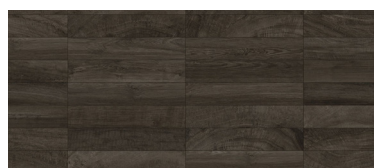

Norway

Ceramic Tile

4 Colors | 1 Size | 1 Finish | 3/8" Thickness

7" x 36"

Stocked In The USA

Featured: Norway | Finnmark Brown

Details	Test	Method	Results	Packing	SF/Box	Lbs/Box
Size: 7" x 36"	Breaking Strength	ASTM C482	>600	7" x 36"	15.43 SF	79.3 Lbs
3/8" Thickness	Water Absorption	ASTM C373	<3.0%			
Finish: Matte	DCOF	ANSI A326.3	<0.42			
	Frost Resistance	ASTM C1026	Resistant			

Color

Norland Grey

Troms Gold

Narvik Bronze

Finnmark Brown

Symbols