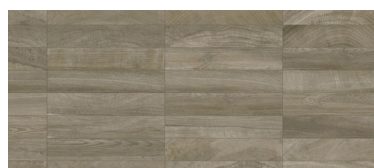

Norway

Ceramic Tile

4 Colors | 1 Size | 1 Finish | 3/8" Thickness

7" x 36"

Stocked In The USA

Featured: Norway | Finnmark Brown

Details	Test	Method	Results	Packing	SF/Box	Lbs/Box
Size: 7" x 36"	Breaking Strength	ASTM C482	>600	7" x 36"	15.43 SF	79.3 Lbs
3/8" Thickness	Water Absorption	ASTM C373	<3.0%			
Finish: Matte	DCOF	ANSI A326.3	<0.42			
	Frost Resistance	ASTM C1026	Resistant			

Color

Norland Grey

Troms Gold

Narvik Bronze

Finnmark Brown

Symbols