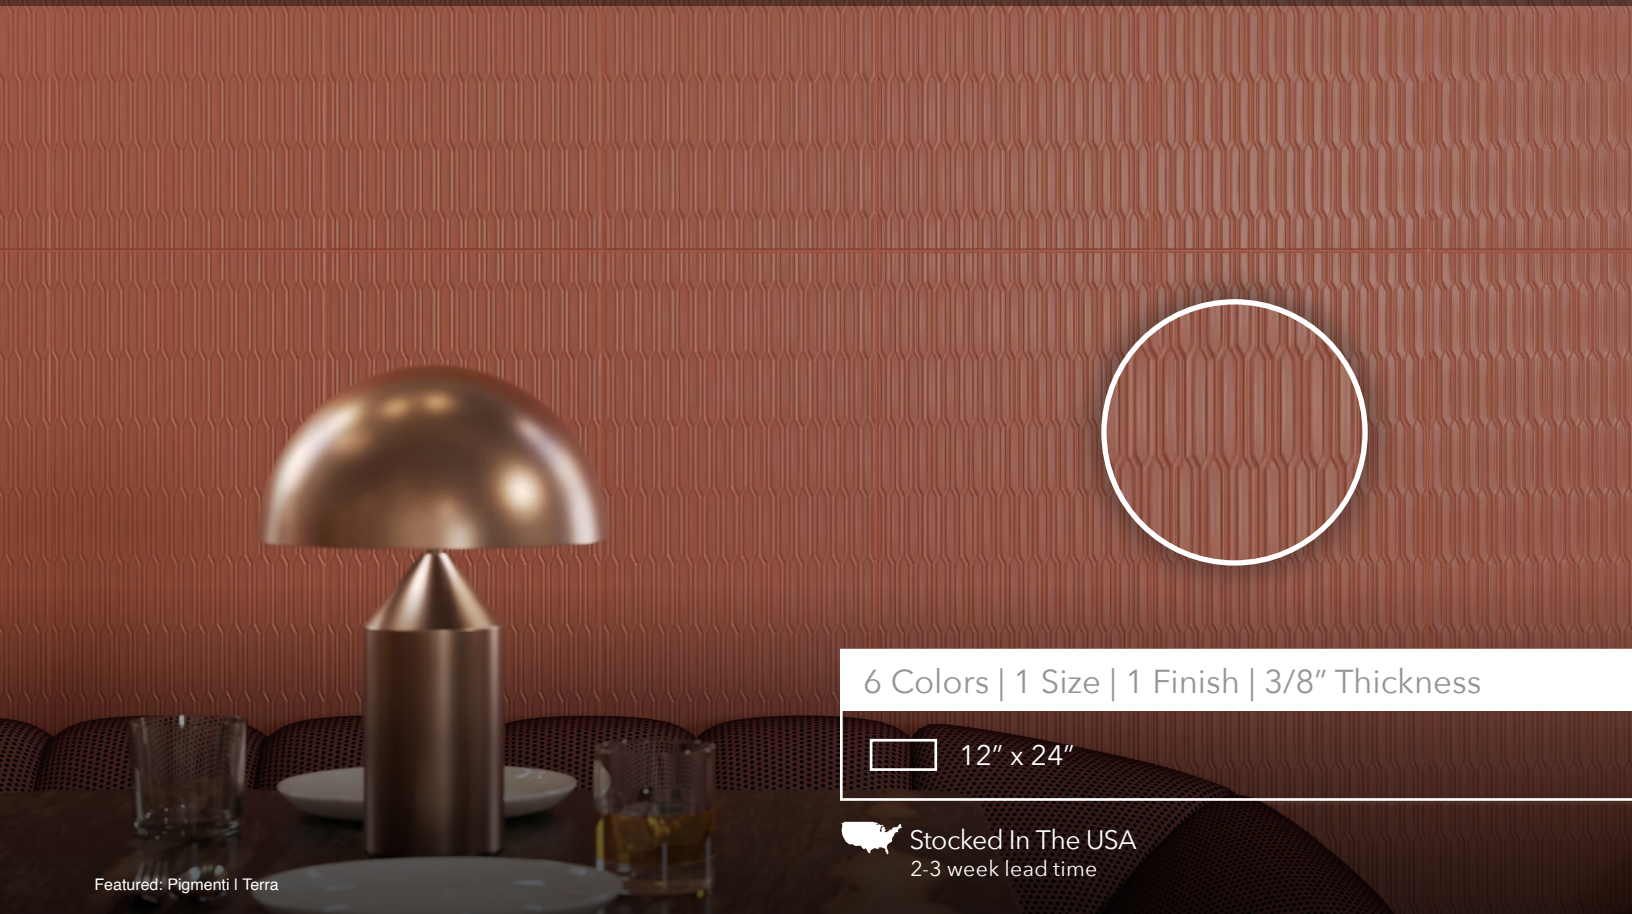

Pigmenti

Ceramic Tile

6 Colors | 1 Size | 1 Finish | 3/8" Thickness

12" x 24"

 Stocked In The USA
2-3 week lead time

Featured: Pigmenti | Terra

Details	Test	Method	Results	Packing	SF/Box	Lbs/Box
Size: 12" x 24"	Breaking Strength	ASTM C1895	>141	12" x 24"	15.84 SF	70.39 Lbs
3/8" Thickness	Water Absorption	ASTM C373	<20%			
Finish: Satin	DCOF	-	-			
	Frost Resistance	-	-			

Colors

Bianco

Ocre

Salvia

Terra

Blu

Grafite

Symbols