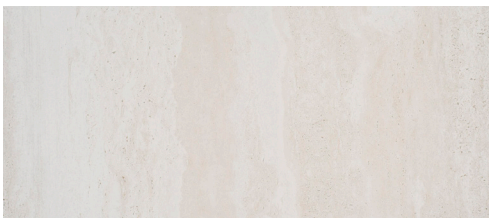

Roccia PB

Porcelain Tile

2 Colors | 1 Size | 1 Finish | 3/8" Thickness

 12" x 24"

 Stocked In The USA

Featured: Roccia PB | Di Roma Beige

Details	Test	Method	Results	Packing	Pcs/Box	SF/Box	Lbs/Box
Size: 12" x 24"	Breaking Strength	ASTM C482	>275 lbf	12" x 24"	7pcs	13.79 SF	51.66 Lbs
3/8" Thickness	Water Absorption	ASTM C373	<0.5%				
Finish: Matte	DCOF	ANSI A326.3	<0.42				
	Frost Resistance	ASTM C1026	Resistant				

Color

Symbols

Di Roma Ivory

Di Roma Beige

-  Floor Tile
-  Pressed
-  Exterior
-  White Body
-  Residential
-  Shade Variation
-  Matte