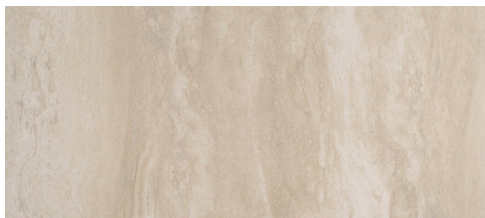

Roccia PB

Porcelain Tile

2 Colors | 1 Size | 1 Finish | 3/8" Thickness

 12" x 24"

 Stocked In The USA

Featured: Roccia PB | Di Roma Beige

Details	Test	Method	Results	Packing	Pcs/Box	SF/Box	Lbs/Box
Size: 12" x 24"	Breaking Strength	ASTM C482	>275 lbf	12" x 24"	7pcs	13.79 SF	51.66 Lbs
3/8" Thickness	Water Absorption	ASTM C373	<0.5%				
Finish: Matte	DCOF	ANSI A326.3	<0.42				
	Frost Resistance	ASTM C1026	Resistant				

Color

Symbols

Di Roma Ivory

Di Roma Beige

-  Floor Tile
-  Pressed
-  Exterior
-  White Body
-  Residential
-  Shade Variation
-  Matte