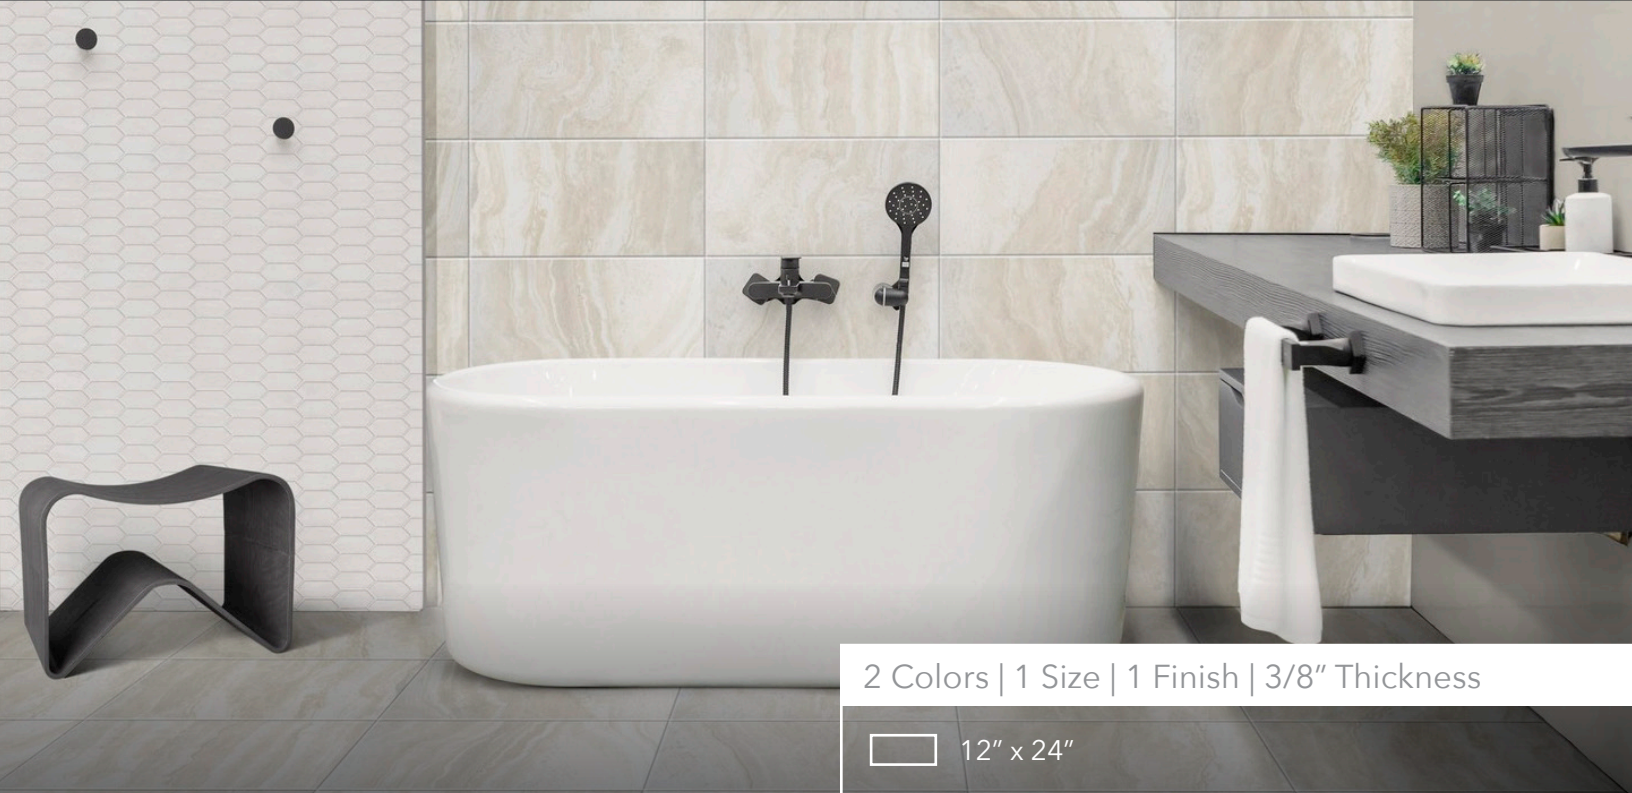

Roccia PB

Porcelain Tile

2 Colors | 1 Size | 1 Finish | 3/8" Thickness

 12" x 24"

 Stocked In The USA

Featured: Roccia PB | Di Roma Beige

Details	Test	Method	Results	Packing	Pcs/Box	SF/Box	Lbs/Box
Size: 12" x 24"	Breaking Strength	ASTM C482	>275 lbf	12" x 24"	7pcs	13.79 SF	51.66 Lbs
3/8" Thickness	Water Absorption	ASTM C373	<0.5%				
Finish: Matte	DCOF	ANSI A326.3	<0.42				
	Frost Resistance	ASTM C1026	Resistant				

Color

Symbols

Di Roma Ivory

Di Roma Beige

-  Floor Tile
-  Pressed
-  Exterior
-  White Body
-  Residential
-  Shade Variation
-  Matte