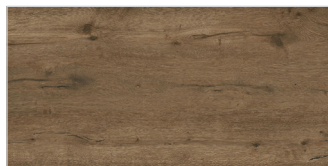

# Black Forest

Porcelain Tile

3 Colors | 1 Size | 1 Finish

 7" x 47"

 Stocked In The USA  
2-3 week lead time

Featured: Black Forest | Bosberg Espresso

Details	Test	Method	Results	Packing	Pcs/Box	SF/Box	Lbs/Box
Size: 7" x 47"	Breaking Strength	ASTM C482	>600	7" x 47"	-	-	-
Finish: Matte	Water Absorption	ASTM C373	<3.0%				
	DCOF	ANSI A326.3	<0.42				
	Frost Resistance	ASTM C1026	Resistant				

## Colors

Kandel Brown

Bosberg Espresso

Blauen Black