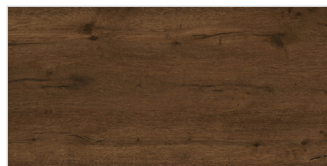

# Black Forest

Porcelain Tile

3 Colors | 1 Size | 1 Finish

 7" x 47"

 Stocked In The USA  
2-3 week lead time

Featured: Black Forest | Bosberg Espresso

Details	Test	Method	Results	Packing	Pcs/Box	SF/Box	Lbs/Box
Size: 7" x 47"	Breaking Strength	ASTM C482	>600	7" x 47"	-	-	-
Finish: Matte	Water Absorption	ASTM C373	<3.0%				
	DCOF	ANSI A326.3	<0.42				
	Frost Resistance	ASTM C1026	Resistant				

## Colors

Kandel Brown

Bosberg Espresso

Blauen Black