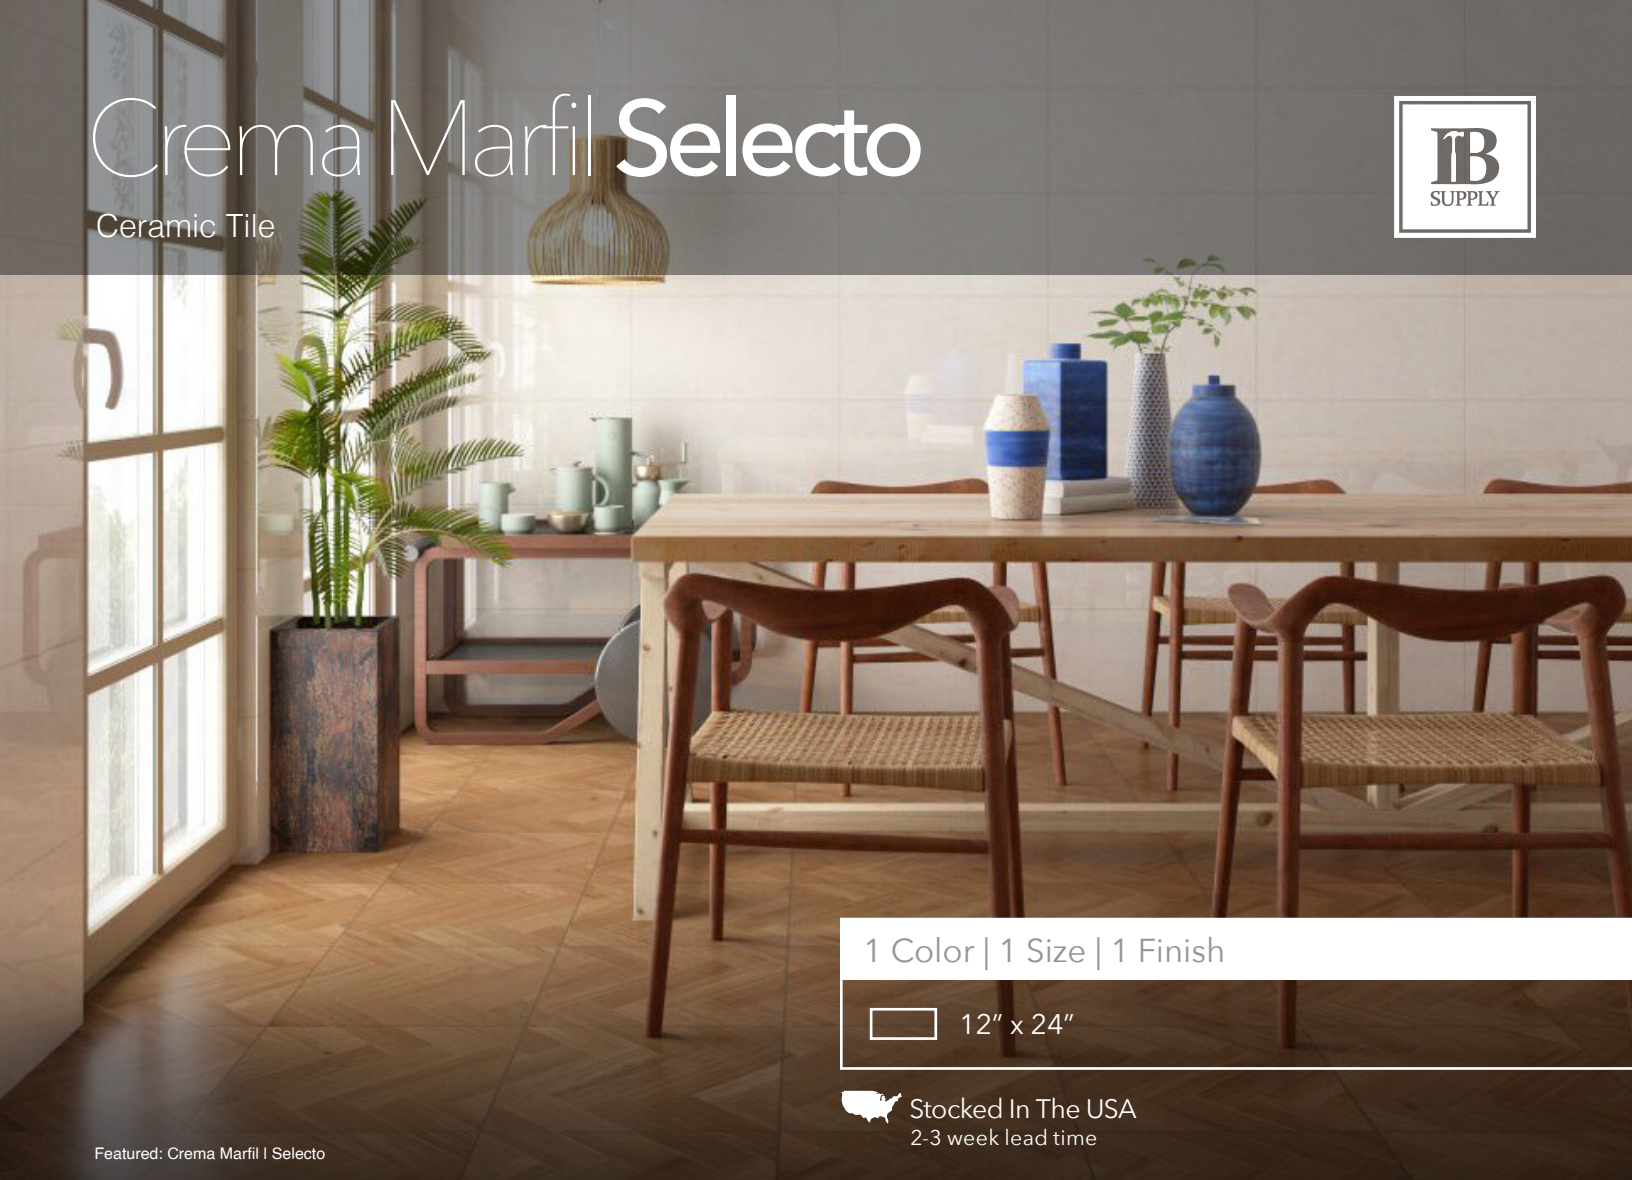

Crema Marfil Selecto

Ceramic Tile

1 Color | 1 Size | 1 Finish

 12" x 24"

 Stocked In The USA
2-3 week lead time

Featured: Crema Marfil I Selecto

Details	Test	Floor		Wall		Packing	Pcs/Box	SF/Box	Lbs/Box
		Method	Results	Method	Results				
Size 12" x 24"	Breaking Strength	ASTM C482	>600	ASTM C1895	>141	12" x 24"	-	16.64 SF	68.70 Lbs
Finish: Satin	Water Absorption	ASTM C373	<3.0%	ASTM C373	<20%				
	DCOF	ANSI A326.3	<0.42	-	N/A				
	Frost Resistance	ASTM C1026	Resistant	-	-				

Color

Selecto

Symbols