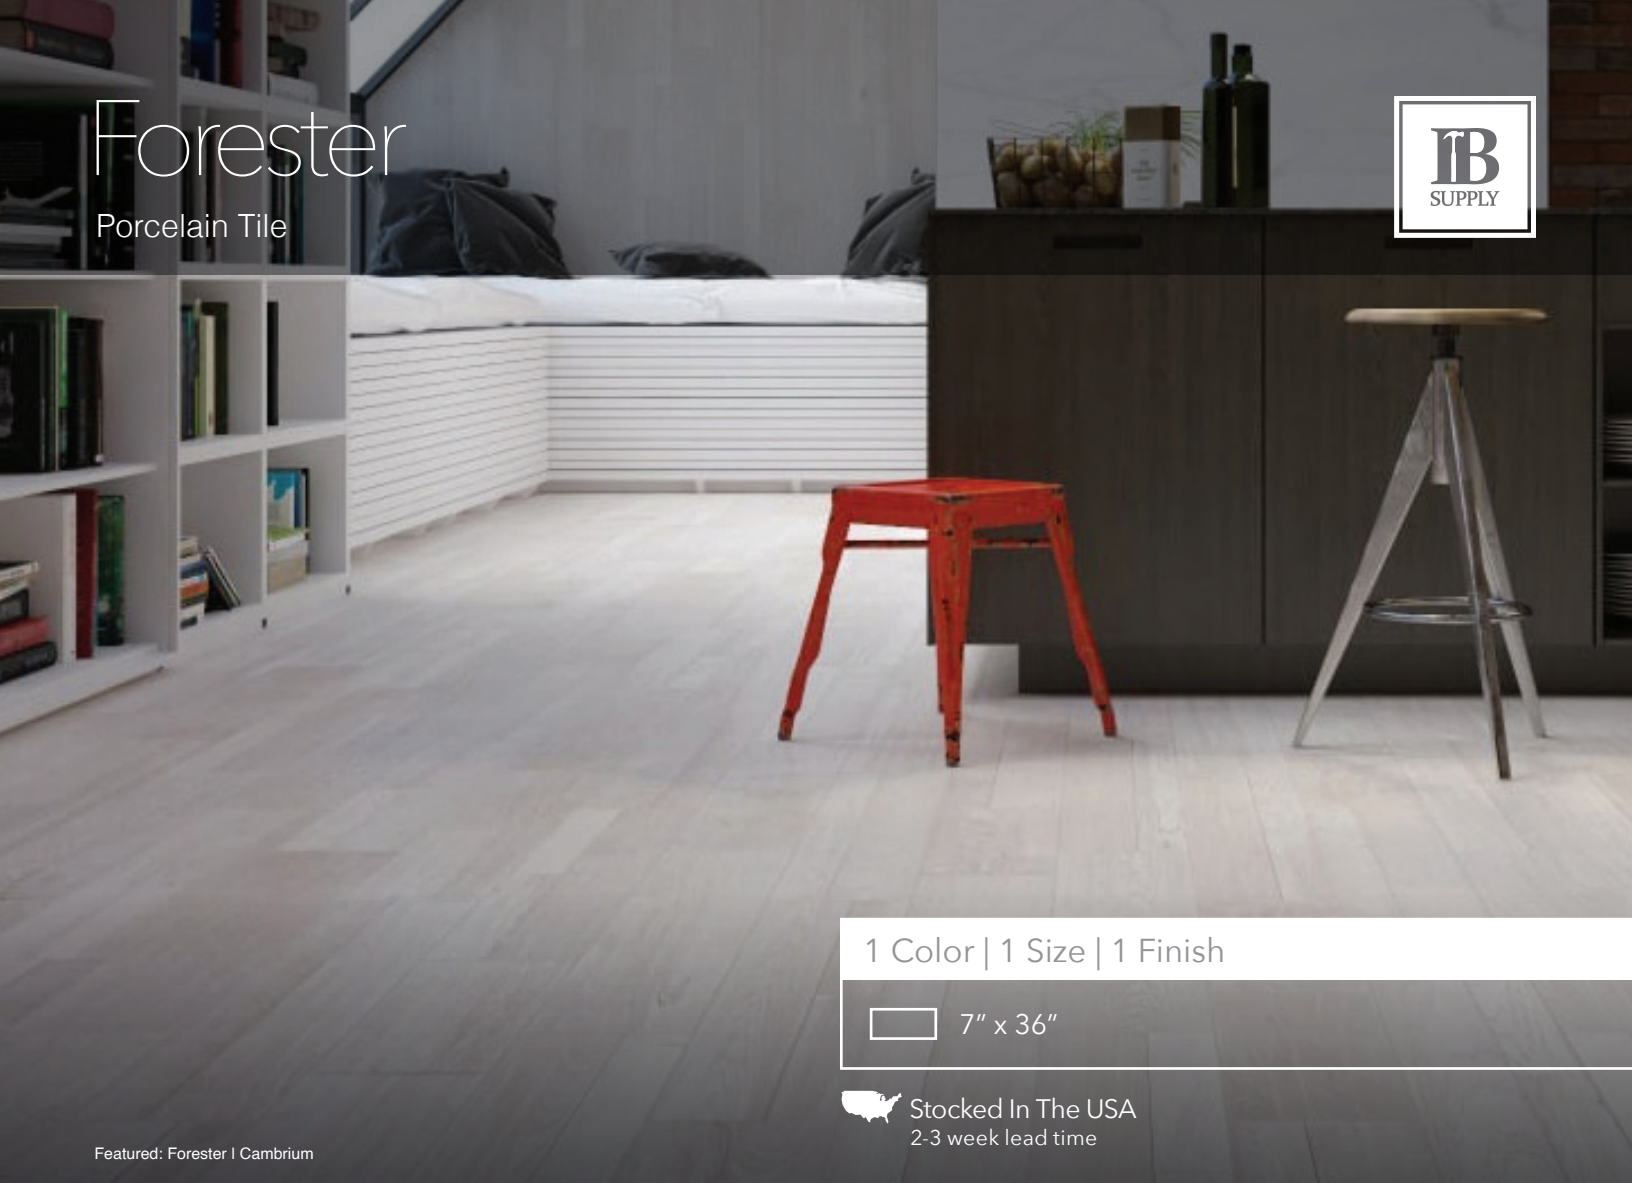

Forester

Porcelain Tile

1 Color | 1 Size | 1 Finish

 7" x 36"

 Stocked In The USA
2-3 week lead time

Featured: Forester | Cambrium

Details	Test	Method	Results	Packing	Pcs/Box	SF/Box	Lbs/Box
Size: 7" x 36"	Breaking Strength	ASTM C482	>600	7" x 36"	-	13.08 SF	61.70 Lbs
Finish: Matte	Water Absorption	ASTM C373	<3.0%				
	DCOF	ANSI A326.3	> 0.42				
	Frost Resistance	ASTM C1026	Resistant				