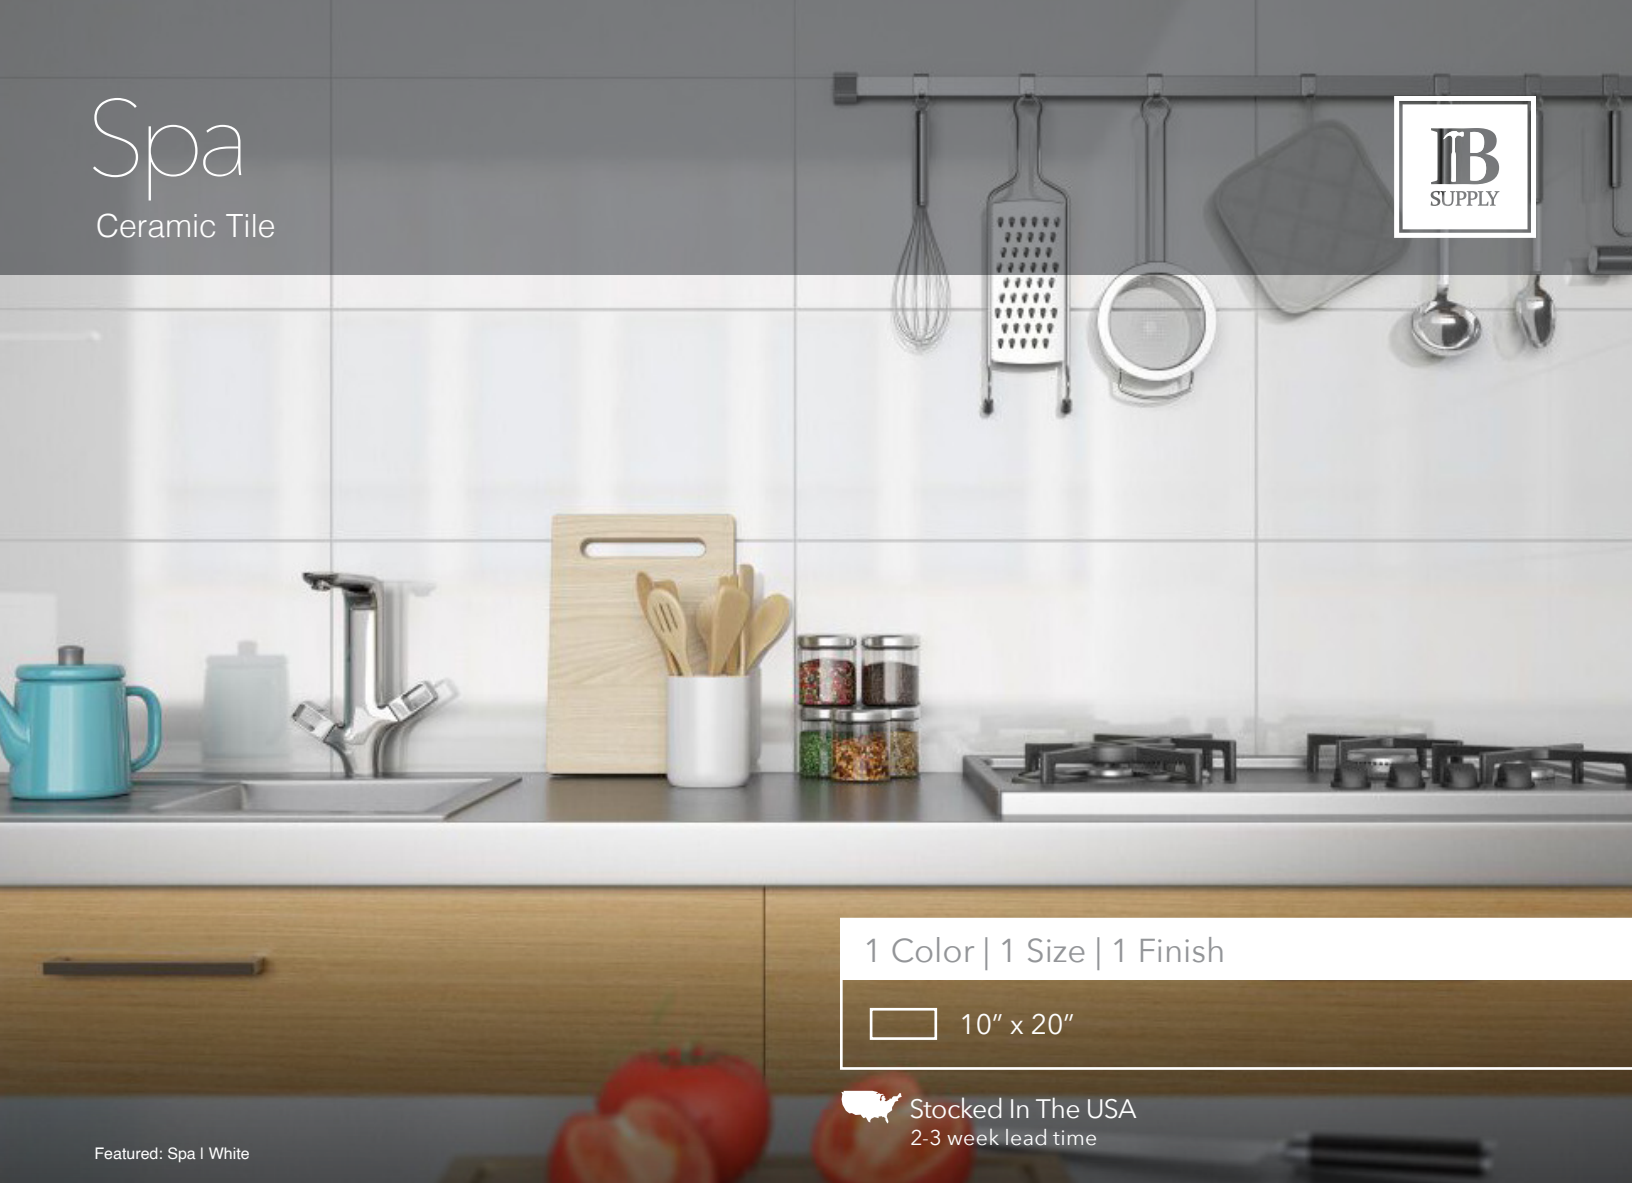

# Spa

Ceramic Tile

1 Color | 1 Size | 1 Finish

 10" x 20"

 Stocked In The USA  
2-3 week lead time

Featured: Spa I White

Details	Test	Method	Results	Packing	Pcs/Box	SF/Box	Lbs/Box
Size: 10" x 20"	Breaking Strength	ASTM C1895	125	10" x 20"	-	-	-
Finish: Satin	Water Absorption	ASTM C373	<20%				
	DCOF	N/A	N/A				
	Frost Resistance	-	-				

## Color

White