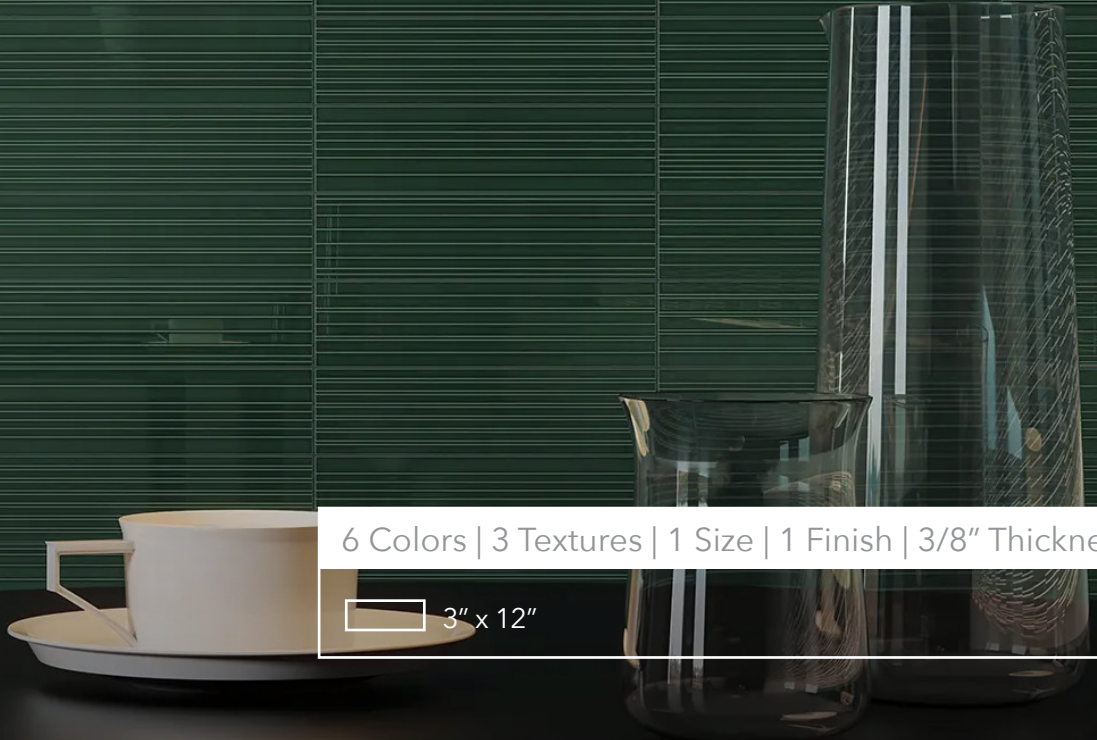

Espiga

Glazed Ceramic

6 Colors | 3 Textures | 1 Size | 1 Finish | 3/8" Thickness

3" x 12"

Featured: Espiga | Divide | Emerald

Details	Test	Method	Results	Packing	Pcs/Box	SF/Box	Lbs/Box
Size: 3" x 12"	Breaking Strength	ANSI - (lbf) ISO - (N)	>240 >1000	3" x 12"	44pcs	10.66 SF	31.8 Lbs
3/8" Thickness	Water Absorption	ANSI / ISO - (%)	10% ≤ E ≤ 18% - P4				
Finish: Gloss	DCOF	-	-				
	Frost Resistance	ANSI / ISO	Not Resistant				

Colors

Powder

Stone

Silver

Charcoal

Ink

Emerald

Textures