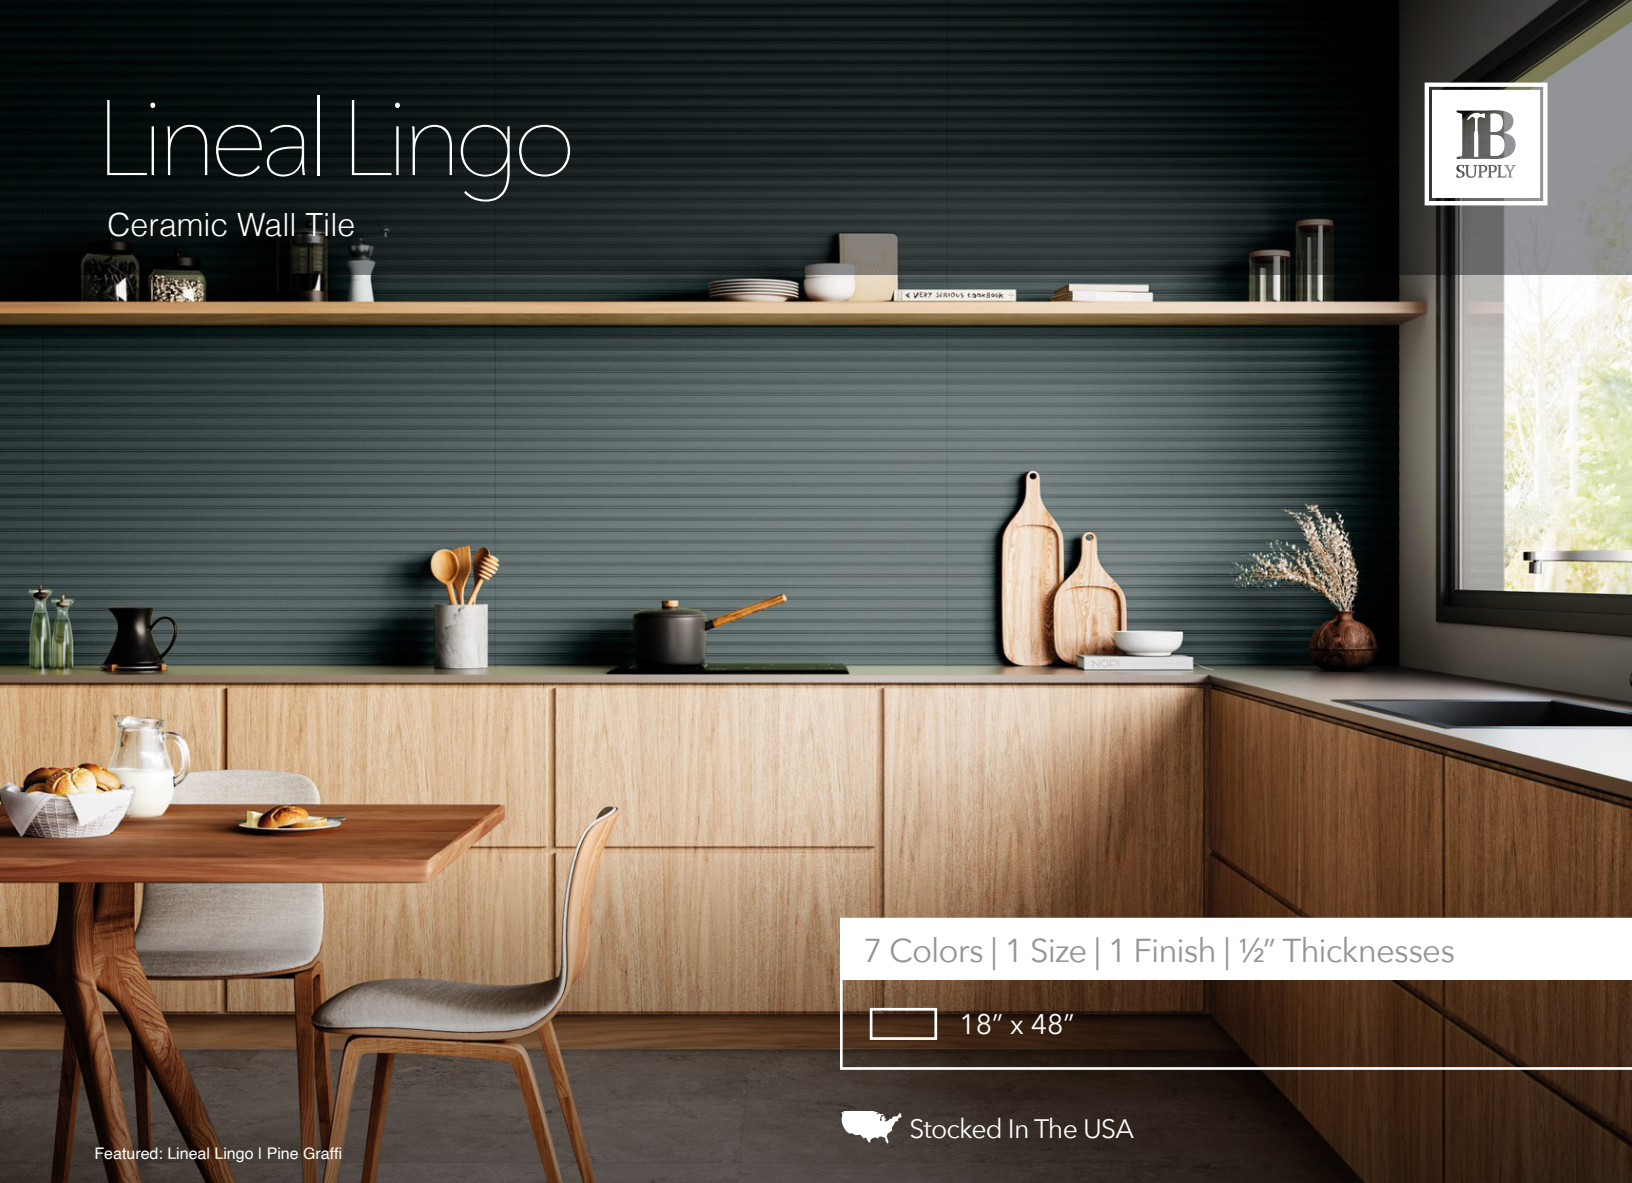

Lineal Lingo

Ceramic Wall Tile

7 Colors | 1 Size | 1 Finish | 1/2" Thicknesses

18" x 48"

Stocked In The USA

Featured: Lineal Lingo | Pine Graffi

Details	Test	Results	Packing	Pcs/Box	SF/Box	Lbs/Box
Size: 18" x 48" 1/2" Thickness	Breaking Strength	≥ 125lbf	18" x 48"	3pcs	17.32 SF	70.99 Lbs
Rectified	Water Absorption	≤ 20%				
Finish: Matte	DCOF	N/A				
	Frost Resistance	N/A				