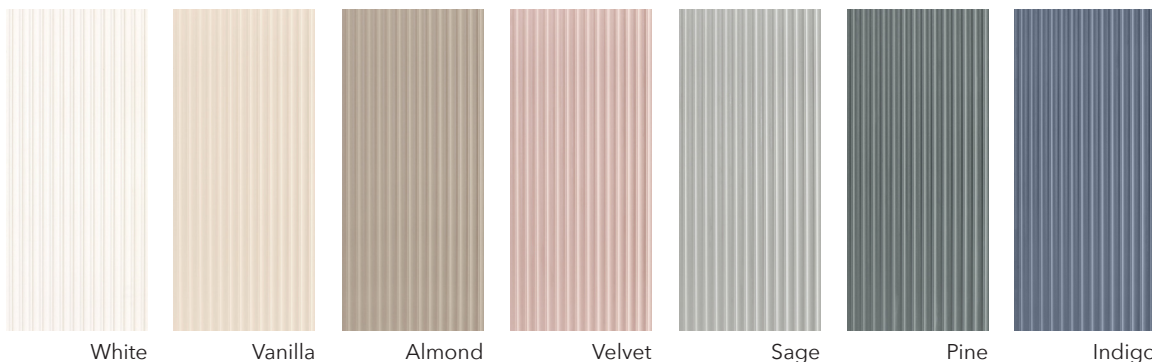

Lineal Lingo

Ceramic Wall Tile

7 Colors | 1 Size | 1 Finish | 1/2" Thicknesses

18" x 48"

Stocked In The USA

Featured: Lineal Lingo | Pine Graffi

Details	Test	Results	Packing	Pcs/Box	SF/Box	Lbs/Box
Size: 18" x 48" 1/2" Thickness	Breaking Strength	≥ 125lbf	18" x 48"	3pcs	17.32 SF	70.99 Lbs
Rectified	Water Absorption	≤ 20%				
Finish: Matte	DCOF	N/A				
	Frost Resistance	N/A				

Graffi Colors

Symbols