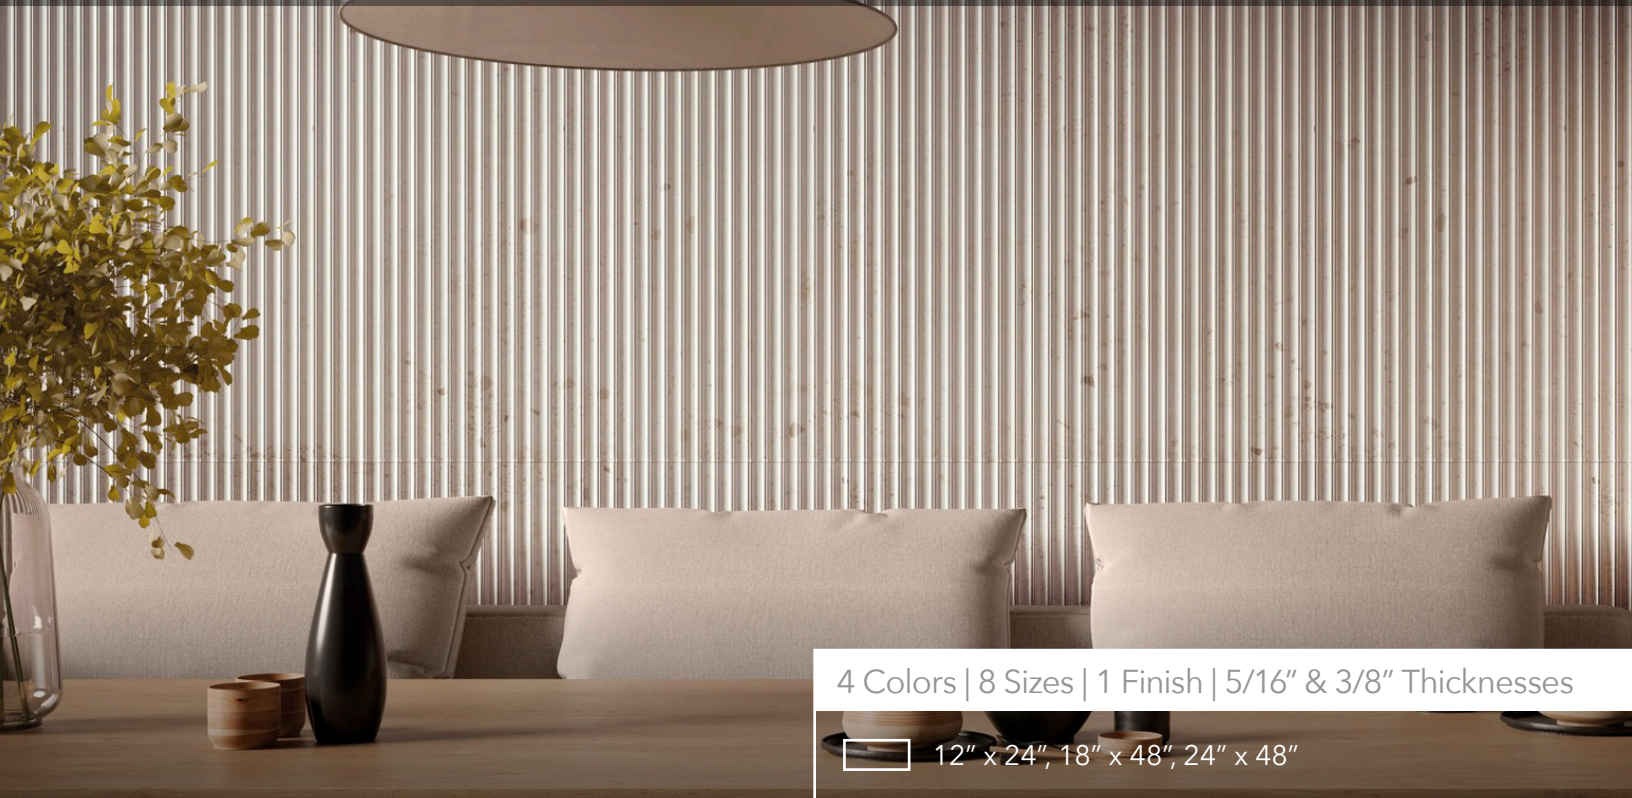

Millenium

Glazed Porcelain Tile

4 Colors | 8 Sizes | 1 Finish | 5/16" & 3/8" Thicknesses

12" x 24", 18" x 48", 24" x 48"

Stocked In The USA

Mosaic & Trim Sizes Below

Featured: Millenium | 18" x 48" Wall Deco | White Graffi

Details	Test	Results	Packing	Pcs/Box	SF/Box	Lbs/Box
Sizes: 12" x 24" 5/16" Thickness 24" x 48" 3/8" Thickness Additional Sizes: 18" x 48" Wall Deco (2" x 2") 12" x 12" Mosaic Mesh Sheet (1" x 6") 12" x 12" Stacked Mosaic Mesh Sheet 2.5" x 15" Chevron 3" x 12" Bullnose 6" x 12" Cove Base Finish: Matte	Breaking Strength	≥ 275lbf	12" x 24"	7pcs	13.37 SF	52.09 Lbs
	Water Absorption	≤ 0.5%	24" x 48"	2pcs	15.38 SF	76.02 Lbs
	DCOF	≥ 0.60				
	Frost Resistance	Resistant				

Colors

Symbols

White

Ash

Clay

Coal

White Graffi

Ash Graffi