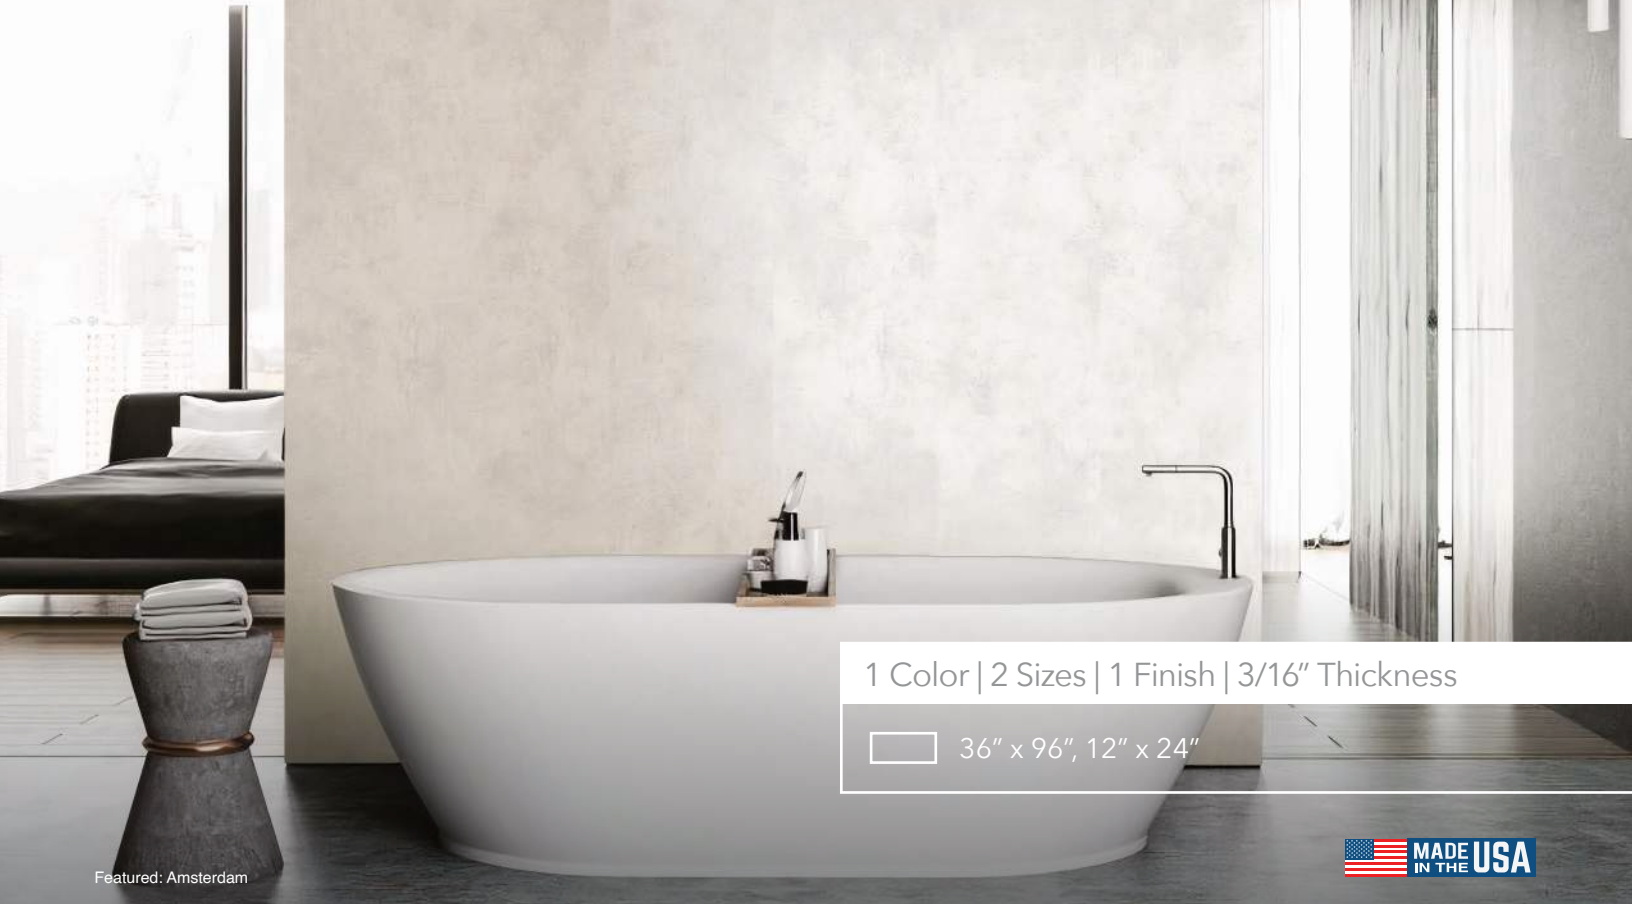

Amsterdam

RCB Panels with Tongue & Groove

The original
dumawall XL[®]
WATERPROOF WALL PANELS

1 Color | 2 Sizes | 1 Finish | 3/16" Thickness

 36" x 96",  12" x 24"

Featured: Amsterdam

| Details | Test | Method | Results | Packing | Pcs/Pallet | SF/Pallet | Lbs/Pallet |
|--|------------------|-----------------------|--------------------------------|----------------|----------------|---------------|----------------|
| Panel Size: 36" x 96" Tile Size: 12" x 24" Finish: Matte 3/16" Thickness NOTE: This item is available for Special Order. | Fire Reaction | EN 13501-1 | D-s3, d0/DHG | 36" x 96" | 30pcs | 720 SF | 1,460 Lbs |
| | Water Resistance | EN 14527 | No traces of water penetration | <i>Packing</i> | <i>Pcs/Box</i> | <i>SF/Box</i> | <i>Lbs/Box</i> |
| | VOC Emission | French VOC Regulation | A+ | 12" x 24" | 10pcs | 19.37 SF | 32 Lbs |