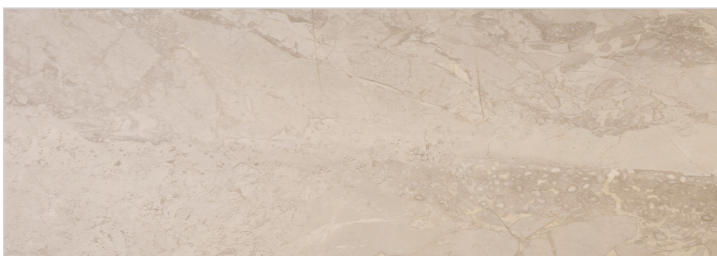

# Barcelona

RCB Panels with Tongue & Groove

The original **dumawallXL**<sup>®</sup>  
WATERPROOF WALL PANELS

1 Color | 2 Sizes | 1 Finish | 3/16" Thickness

 36" x 96",  12" x 24"

Featured: Barcelona

Details	Test	Method	Results	Packing	Pcs/Pallet	SF/Pallet	Lbs/Pallet
Panel Size: 36" x 96" Tile Size: 12" x 24"  Finish: Gloss 3/16" Thickness  NOTE: This item is available for Special Order.	Fire Reaction	EN 13501-1	D-s3, d0/DHG	36" x 96" 12" x 24"	30pcs -	720 SF -	1,460 -
	Water Resistance	EN 14527	No traces of water penetration				
	VOC Emission	French VOC Regulation	A+				

## Color

Barcelona