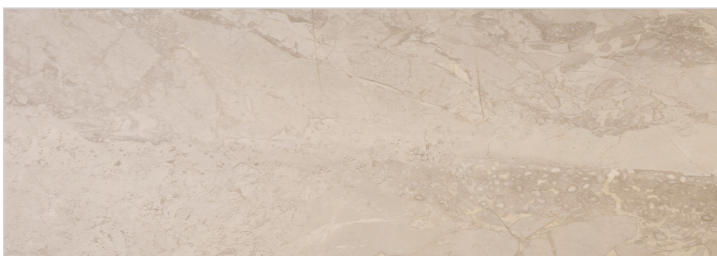

Barcelona

RCB Panels with Tongue & Groove

The original **dumawallXL**®
WATERPROOF WALL PANELS

1 Color | 2 Sizes | 1 Finish | 3/16" Thickness

36" x 96", 12" x 24"

Featured: Barcelona

Details	Test	Method	Results	Packing	Pcs/Pallet	SF/Pallet	Lbs/Pallet
Panel Size: 36" x 96" Tile Size: 12" x 24" Finish: Gloss 3/16" Thickness NOTE: This item is available for Special Order.	Fire Reaction	EN 13501-1	D-s3, d0/DHG	36" x 96"	30pcs	720 SF	1,460 Lbs
	Water Resistance	EN 14527	No traces of water penetration	<i>Packing</i>	<i>Pcs/Box</i>	<i>SF/Box</i>	<i>Lbs/Box</i>
	VOC Emission	French VOC Regulation	A+	12" x 24"	10pcs	19.37 SF	32 Lbs

Color

Barcelona

Symbols