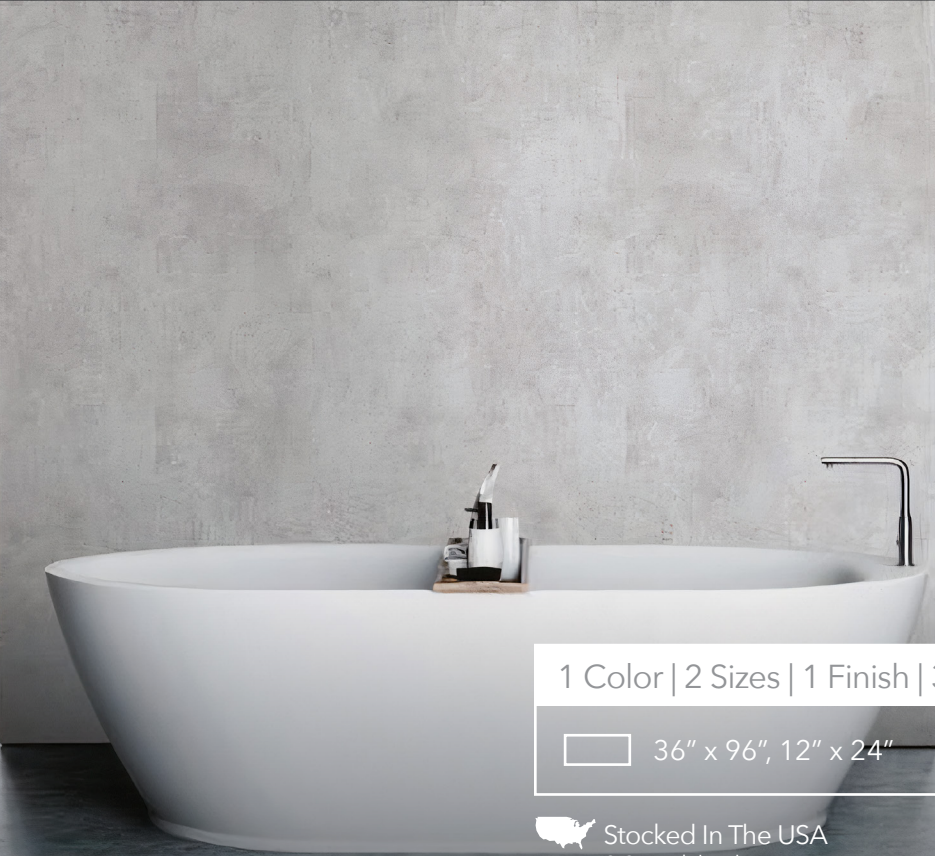

Berlin

RCB Panels with Tongue & Groove

The original **dumawall XL**[®]
WATERPROOF WALL PANELS

1 Color | 2 Sizes | 1 Finish | 3/16" Thickness

 36" x 96", 12" x 24"

 Stocked In The USA
2-3 week lead time

Featured: Berlin

Details	Test	Method	Results	Packing	Pcs/Pallet	SF/Pallet	Lbs/Pallet
Stocked Size: Panel: 36" x 96"	Fire Reaction	EN 13501-1	D-s3, d0/DHG	36" x 96" 12" x 24"	30pcs	720 SF	1,460
Additional Size: Tile: 12" x 24"	Water Resistance	EN 14527	No traces of water penetration		-	-	-
Finish: Matte 3/16" Thickness	VOC Emission	French VOC Regulation	A+				

Color

Berlin

Symbols