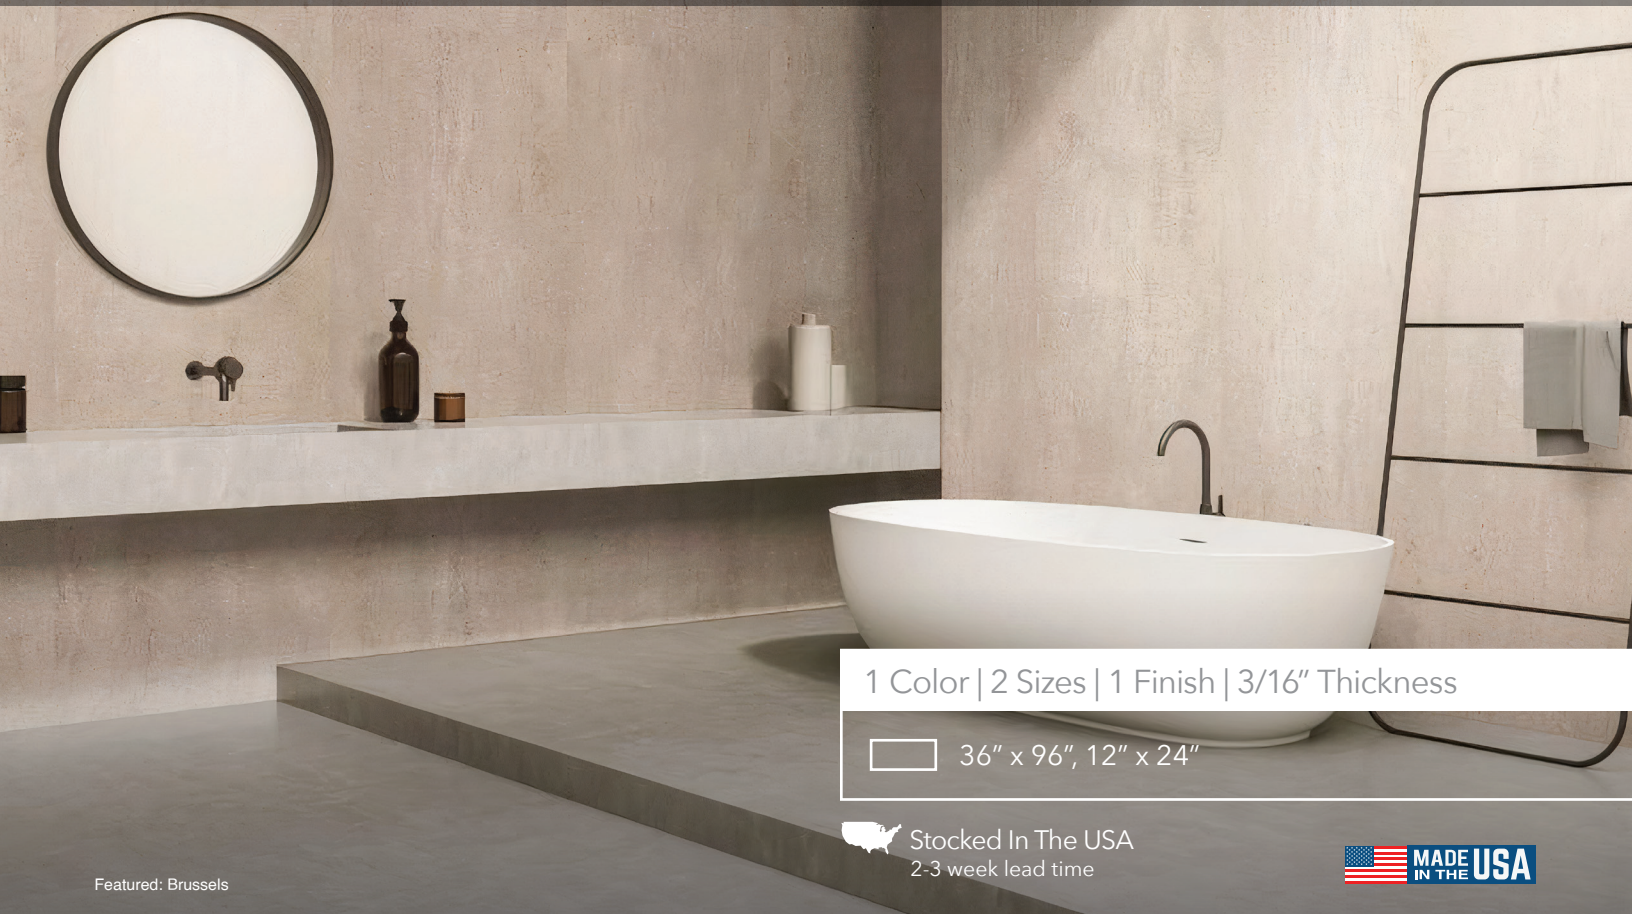

Brussels

RCB Panels with Tongue & Groove

The original **dumawall XL**[®]
WATERPROOF WALL PANELS

1 Color | 2 Sizes | 1 Finish | 3/16" Thickness

36" x 96", 12" x 24"

Stocked In The USA
2-3 week lead time

Featured: Brussels

Details	Test	Method	Results	Packing	Pcs/Pallet	SF/Pallet	Lbs/Pallet
Panel Size: 36" x 96" Tile Size: 12" x 24"	Fire Reaction	EN 13501-1	D-s3, d0/DHG	36" x 96" 12" x 24"	30pcs	720 SF	1,460
Finish: Gloss 3/16" Thickness	Water Resistance	EN 14527	No traces of water penetration		-	-	-
NOTE: This item is available for Special Order.	VOC Emission	French VOC Regulation	A+				