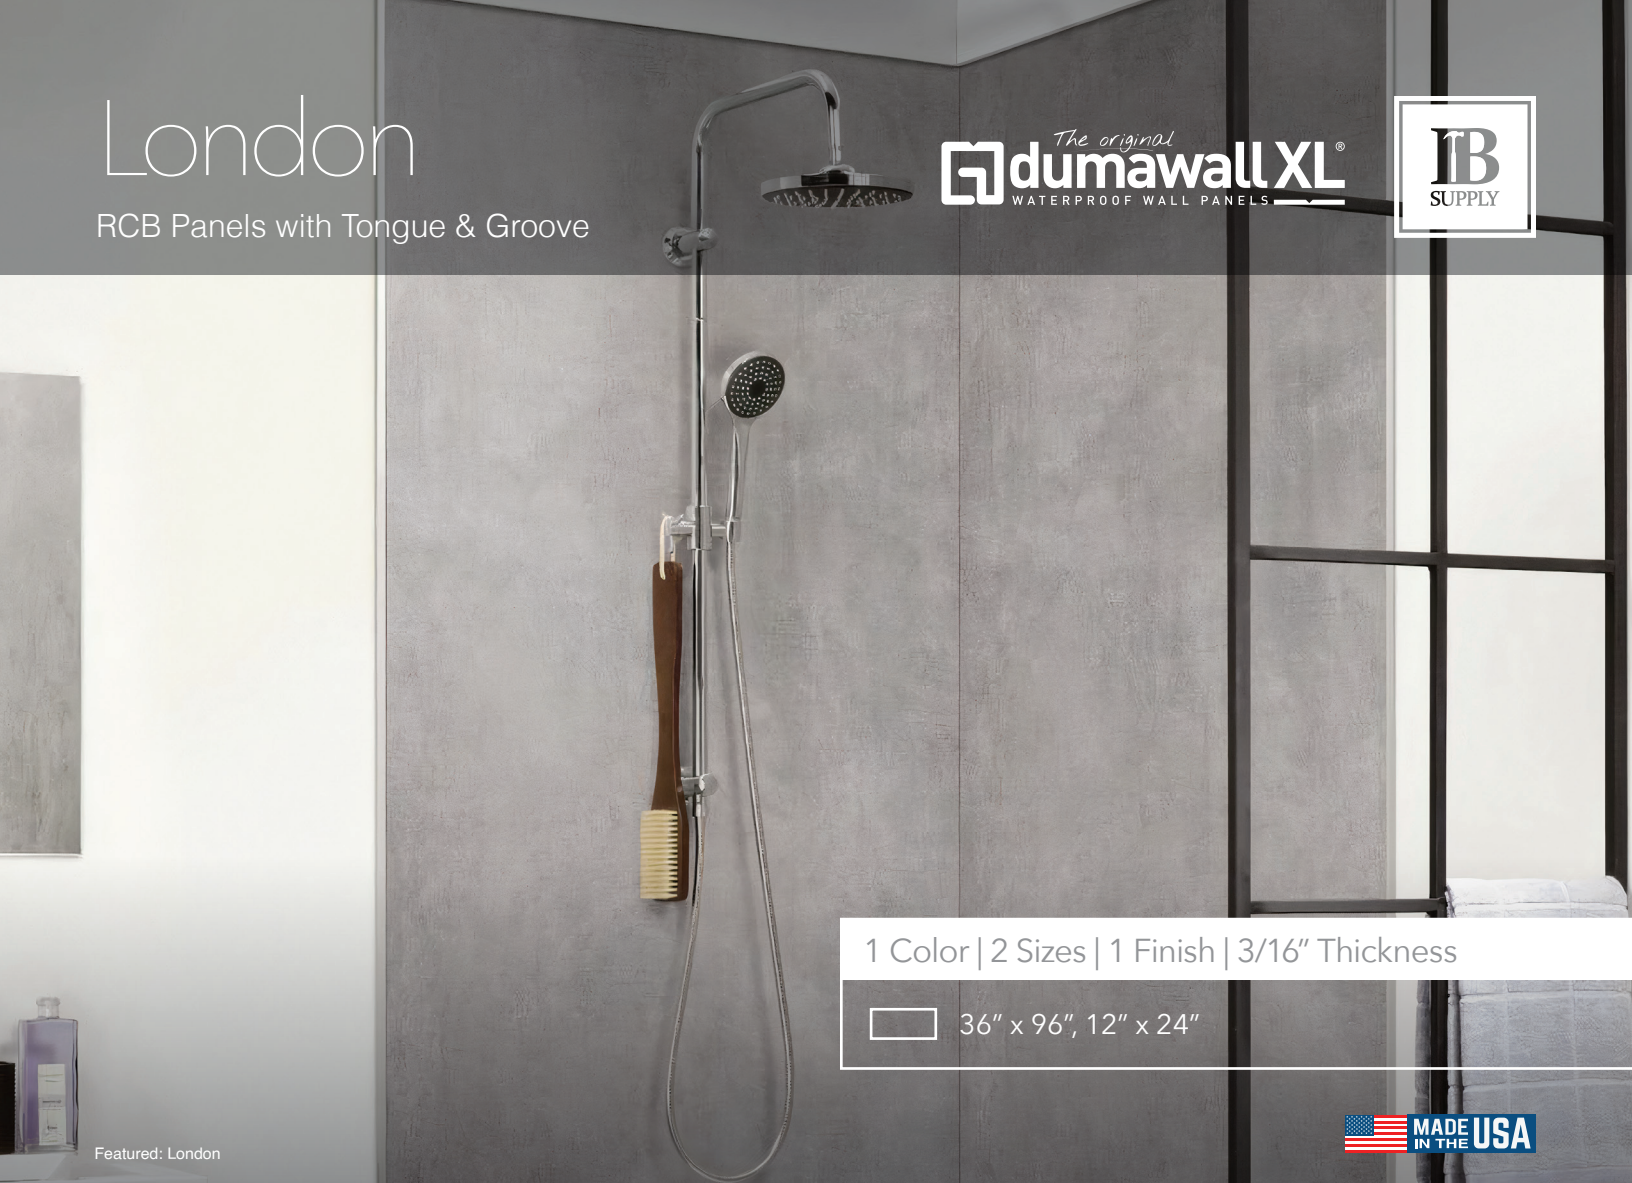

# London

RCB Panels with Tongue & Groove

The original **dumawall XL**  
WATERPROOF WALL PANELS

1 Color | 2 Sizes | 1 Finish | 3/16" Thickness

 36" x 96", 12" x 24"

Featured: London

Details	Test	Method	Results	Packing	Pcs/Pallet	SF/Pallet	Lbs/Pallet
Panel Size: 36" x 96" Tile Size: 12" x 24"  Finish: Matte 3/16" Thickness  NOTE: This item is available for Special Order.	Fire Reaction	EN 13501-1	D-s3, d0/DHG	36" x 96" 12" x 24"	30pcs	720 SF	1,460
	Water Resistance	EN 14527	No traces of water penetration		-	-	-
	VOC Emission	French VOC Regulation	A+				

## Color

London