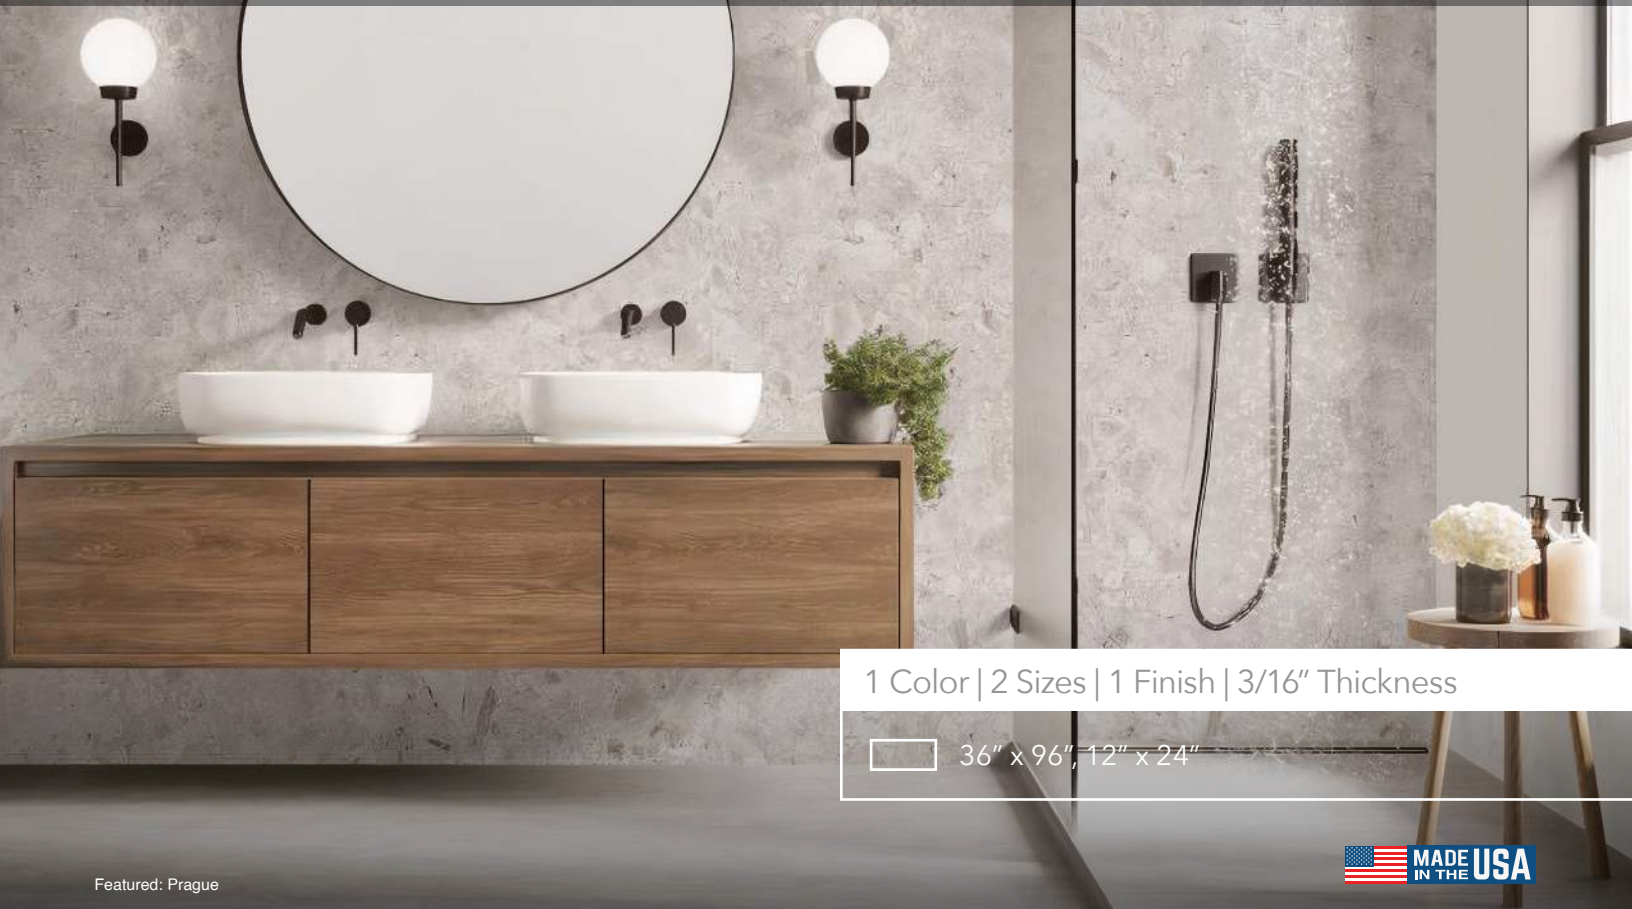

Prague

RCB Panels with Tongue & Groove

The original **dumawall XL**
WATERPROOF WALL PANELS

1 Color | 2 Sizes | 1 Finish | 3/16" Thickness

36" x 96", 12" x 24"

Featured: Prague

Details	Test	Method	Results	Packing	Pcs/Pallet	SF/Pallet	Lbs/Pallet
Panel Size: 36" x 96" Tile Size: 12" x 24" Finish: Matte 3/16" Thickness NOTE: This item is available for Special Order.	Fire Reaction	EN 13501-1	D-s3, d0/DHG	36" x 96"	30pcs	720 SF	1,460 Lbs
	Water Resistance	EN 14527	No traces of water penetration	<i>Packing</i>	<i>Pcs/Box</i>	<i>SF/Box</i>	<i>Lbs/Box</i>
	VOC Emission	French VOC Regulation	A+	12" x 24"	10pcs	19.37 SF	32 Lbs