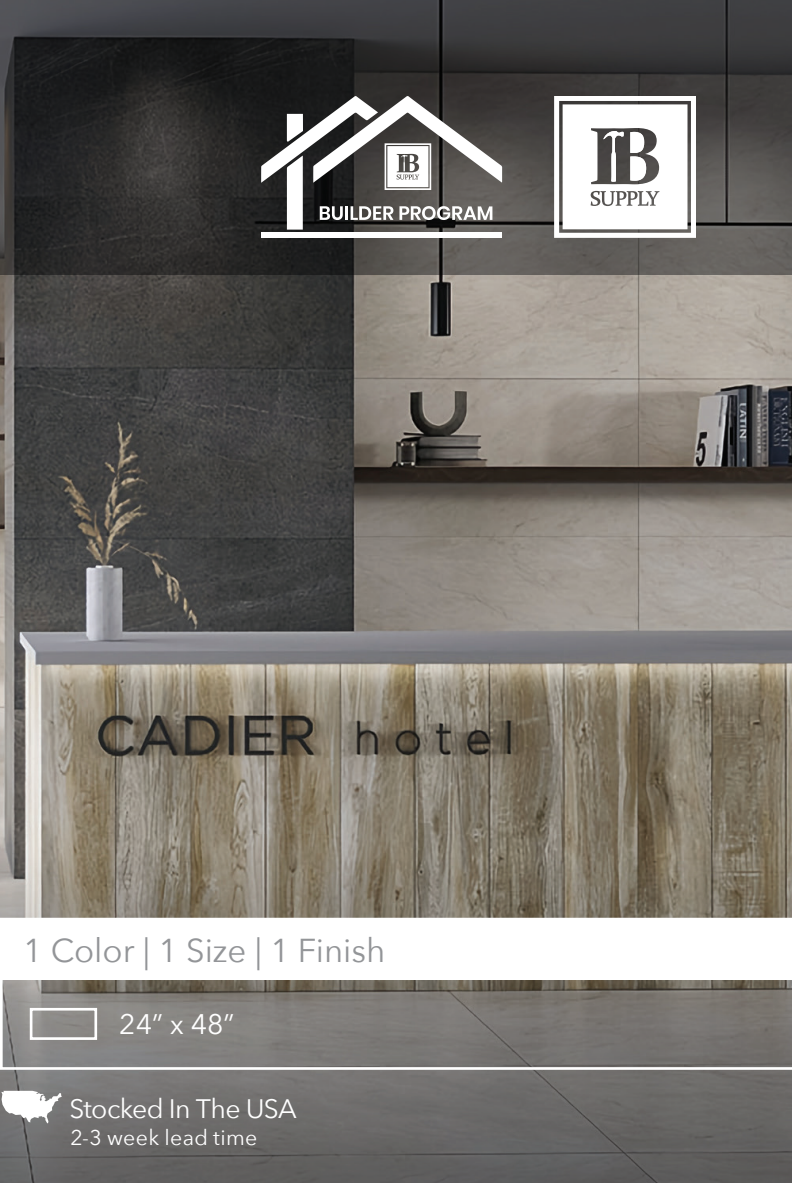

Bondi

Glazed Ceramic Tile

1 Color | 1 Size | 1 Finish

24" x 48"

 Stocked In The USA
2-3 week lead time

Featured: Bondi | Sand

Details	Test	Packing	Pcs/Box	SF/Box	Lbs/Box
Size: 24" x 48"	Available upon request.	24" x 48"	2pcs	15.50 SF	72.51 Lbs
Finish: Gloss					

Color

Sand

Symbols