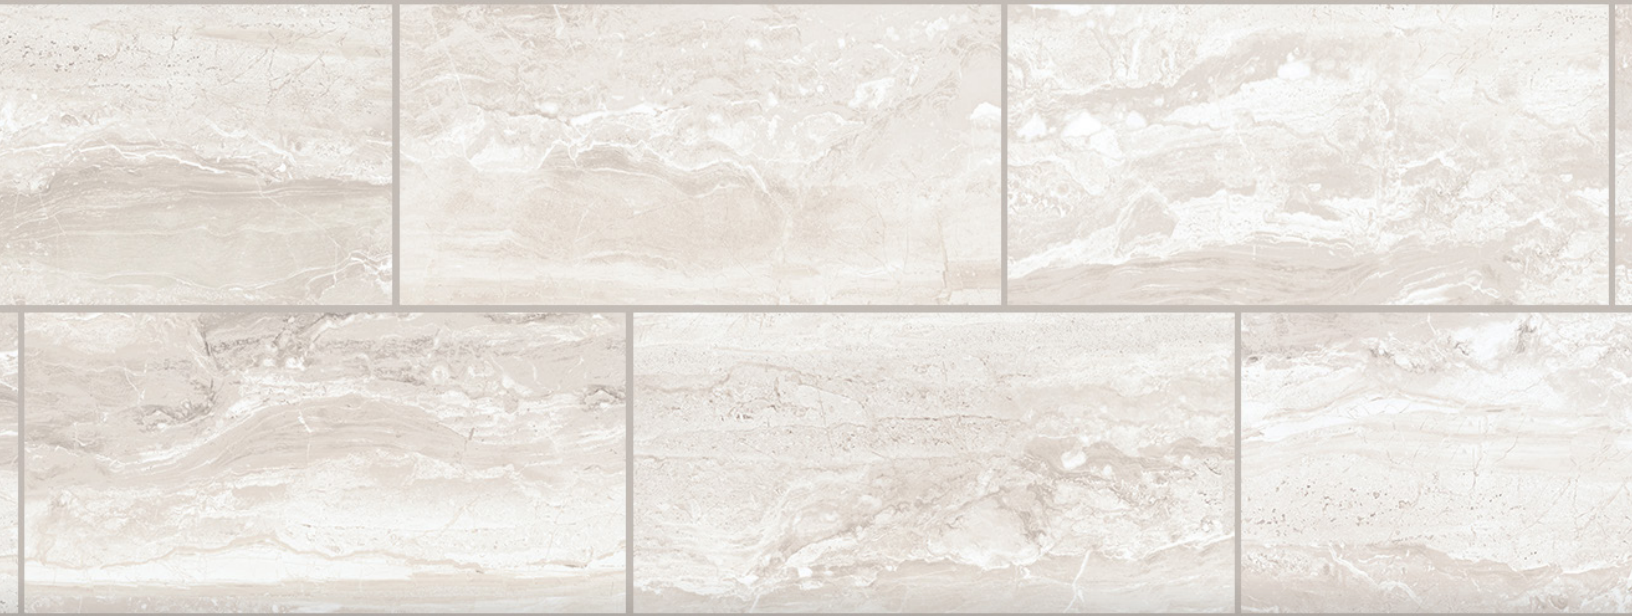

Fenix

Glazed Ceramic Tile

2 Colors | 1 Size | 1 Finish

 12" x 24"

 Stocked In The USA
2-3 week lead time

Featured: Fenix I Beige

Details	Test	Packing	Pcs/Box	SF/Box	Lbs/Box
Size: 12" x 24" Finish: Matte	Available upon request.	12" x 24"	7pcs	13.88 SF	54.94 Lbs

Colors

Beige

Grey

Symbols

Floor & Wall

Matte

Interior

Shade Variation