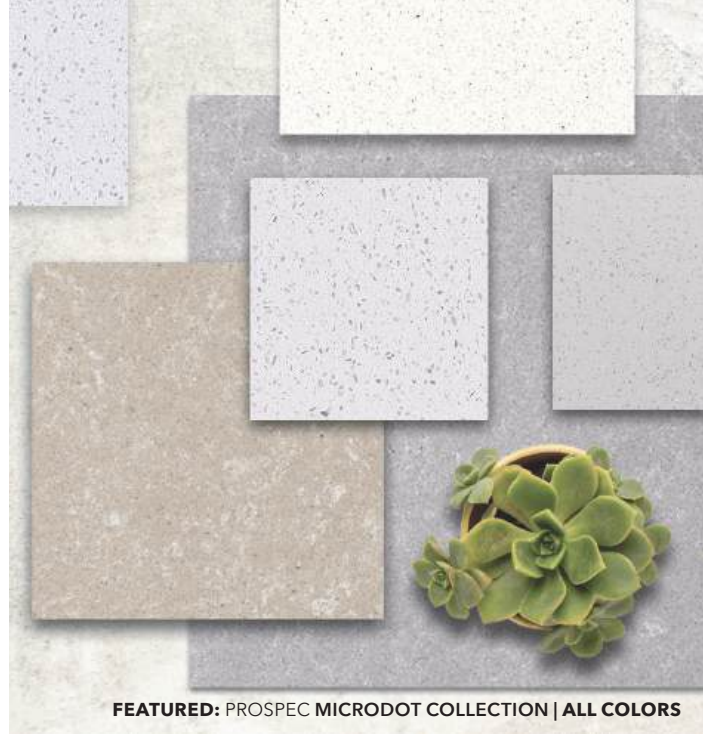

Applications

Floors, Facades, Wall Cladding, Countertops

*For 0.79" thickness and up

ProSpec Microdot Collection

12 - 14 week lead time
5 Colors | 4 Sizes | 6 Finishes

**NEW
COLLECTION**

Colors

Four Peaks