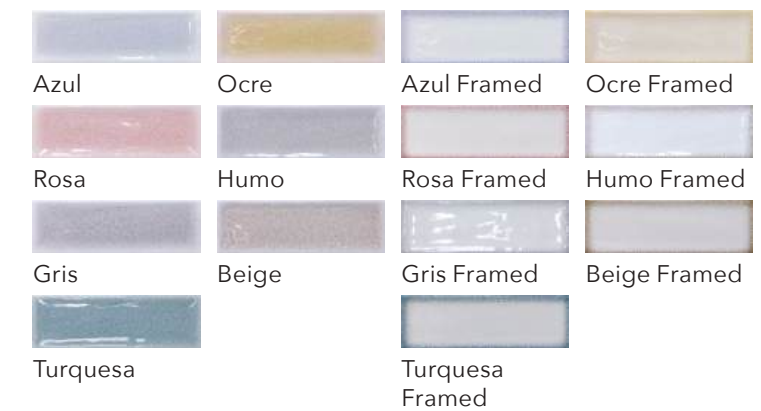

Crackle & Pop

PORCELAIN TILE | \$\$\$\$
7 Colors | 2 Options | 1 Format | 1 Finish | 3/8" Thickness

10 - 12 week lead time

FEATURED: CRACKLE & POP | HUMO & HUMO FRAMED

Colors

Size

Espiga

CERAMIC TILE | \$
6 Colors | 3 Textures | 1 Format | 1 Finish | 5/16" Thickness