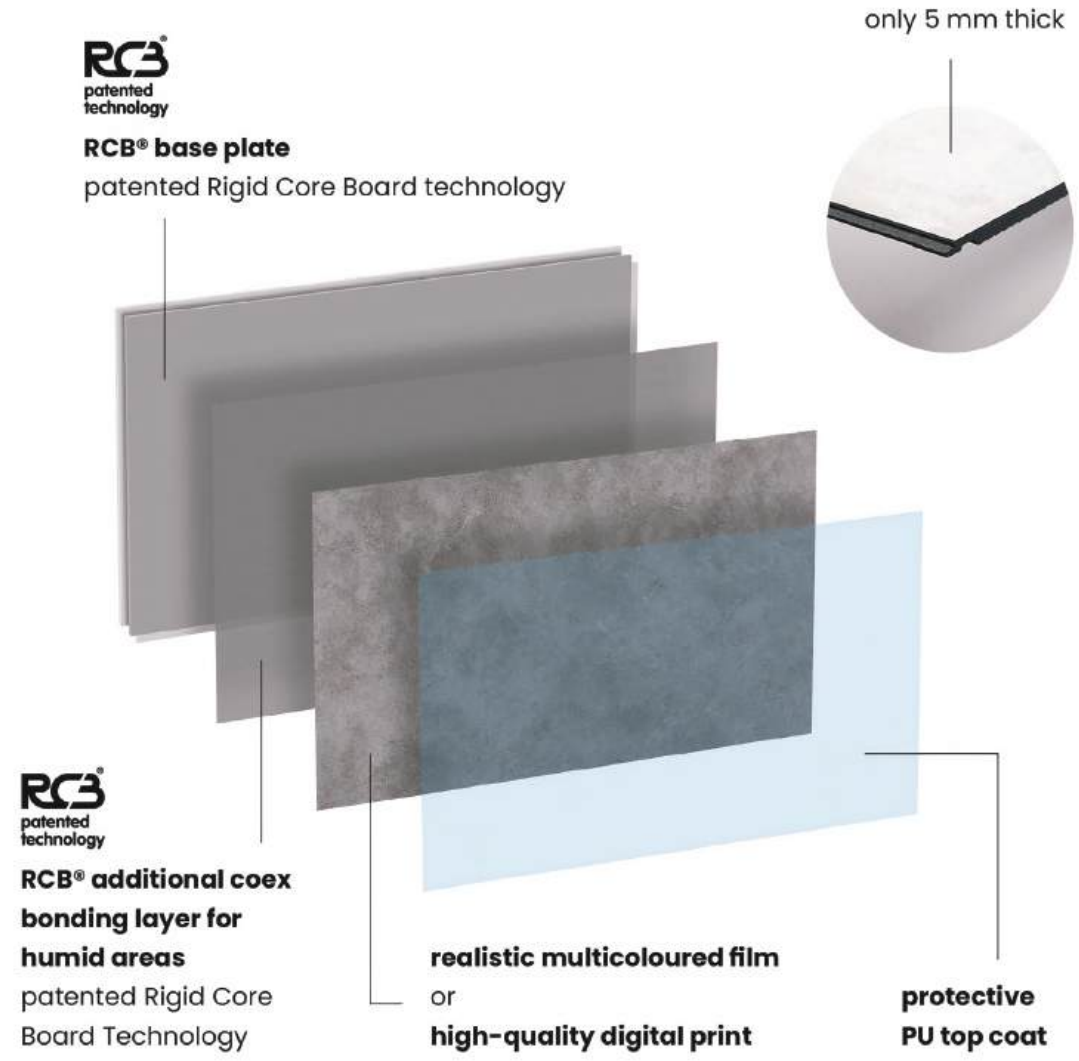

FEATURED: DIOSA VERDE

DUMAWALL

FEATURED: DUMAWALL | ZÜRICH

WHAT IS DUMAWALL?

Dumawall is an oversized, waterproof RCB panel featuring a rigid core and a convenient tongue-and-groove design, making them perfect for quick home updates and installations. Durable and UV-resistant, they also provide an excellent solution for covering existing tiles.

FAQs

Q: "How do I install Dumawall tiles?"

A: You can glue them directly onto old tiles by utilizing easy, jointless, tongue-and-groove connections.

Q: "Why should I choose Dumawall tiles?"

A: Dumawall tiles are perfect for renovations, offering easy assembly with a tongue-and-groove system, simple cutting options, and a jointless design for a seamless, authentic finish.

Our boards are manufactured using the revolutionary RCB® technology. RCB® stands for Rigid Core Board. This unique and patented technology ensures that the boards are extremely stable, water-resistant and safe. This also results in a very strong adhesion of the decor layer to the slab, preventing our decor layer from peeling. Dumawall is the ideal base for a shower that you will enjoy for a long time.