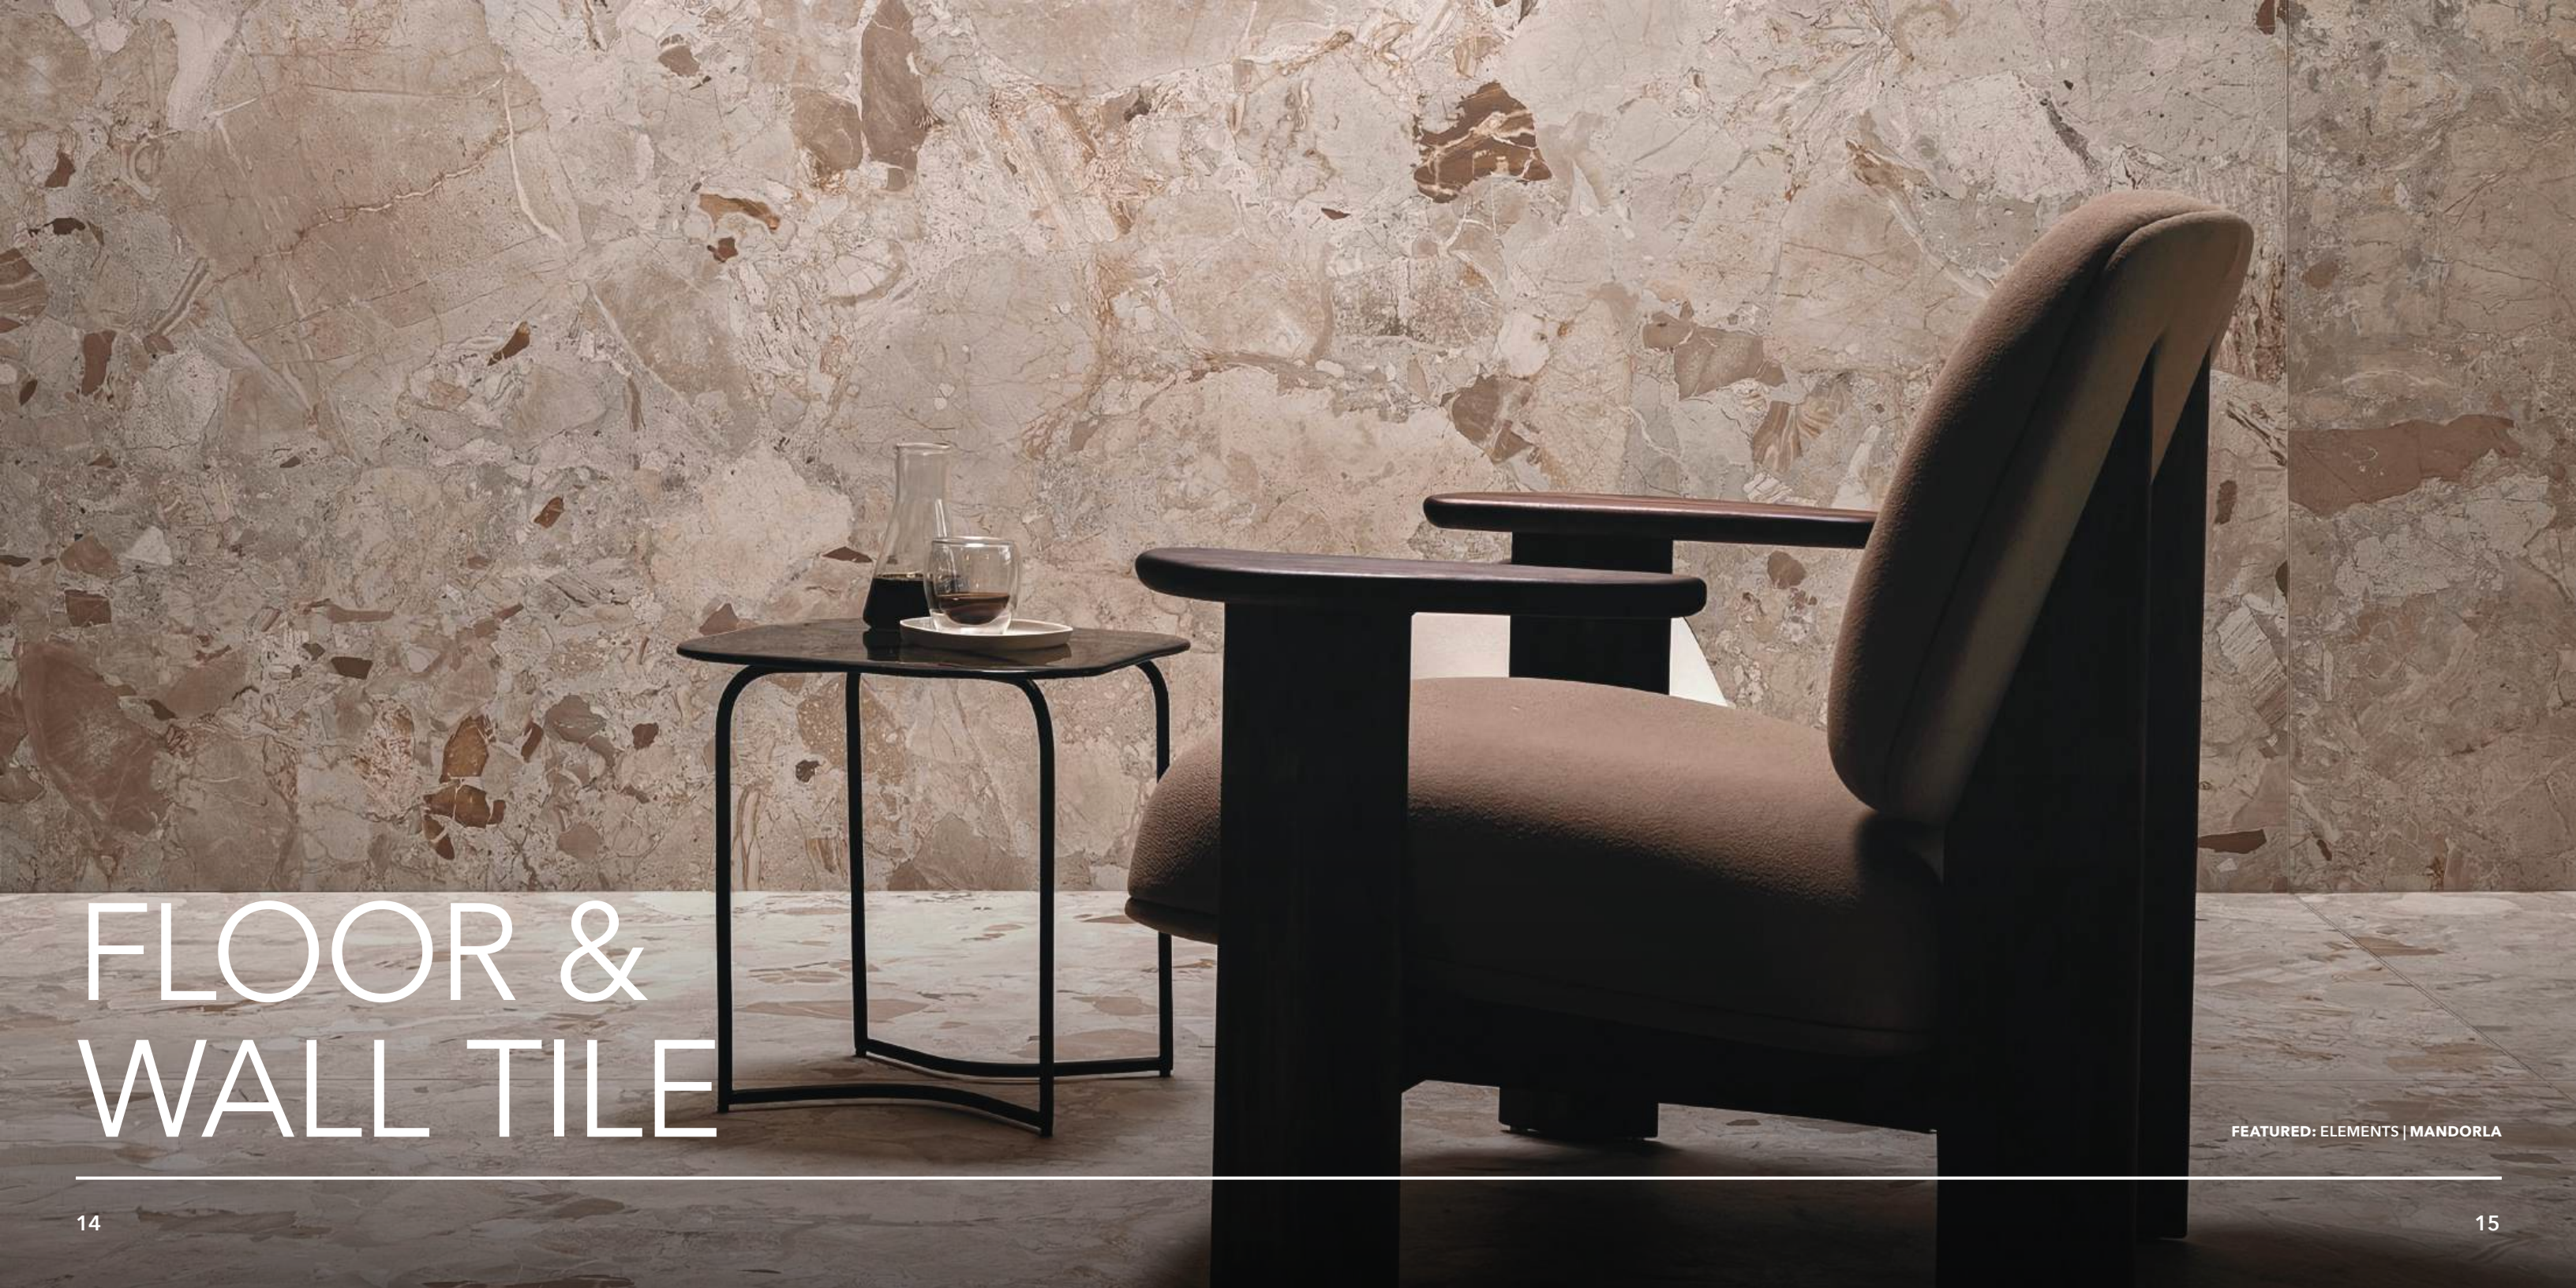

FLOOR & WALL TILE

FEATURED: ELEMENTS | MANDORLA