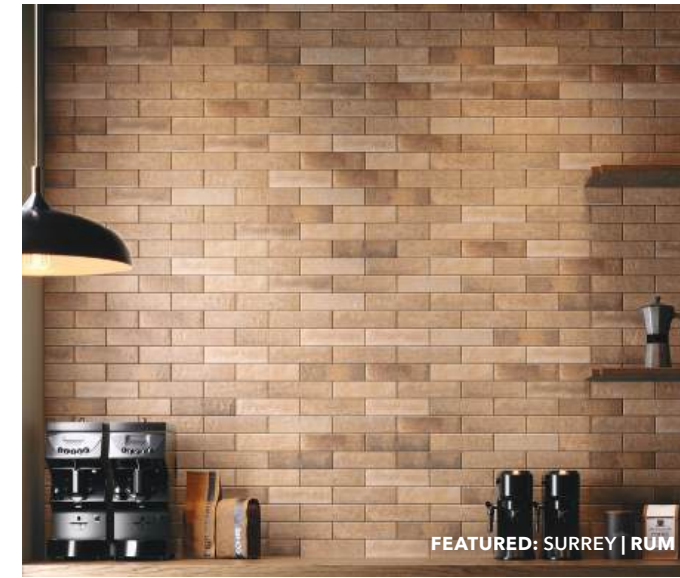

FEATURED: SURREY | RUM