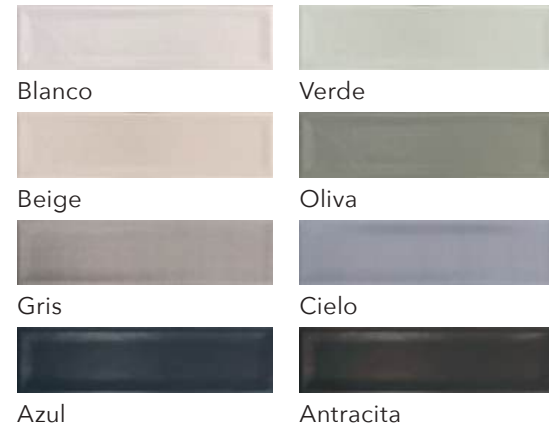

Colors

Size

3" x 12"

Surrey

CERAMIC TILE | $$
8 Colors | 1 Format | 1 Finish | 3/8" Thickness

Produced & Stocked In The USA
2 - 3 week lead time