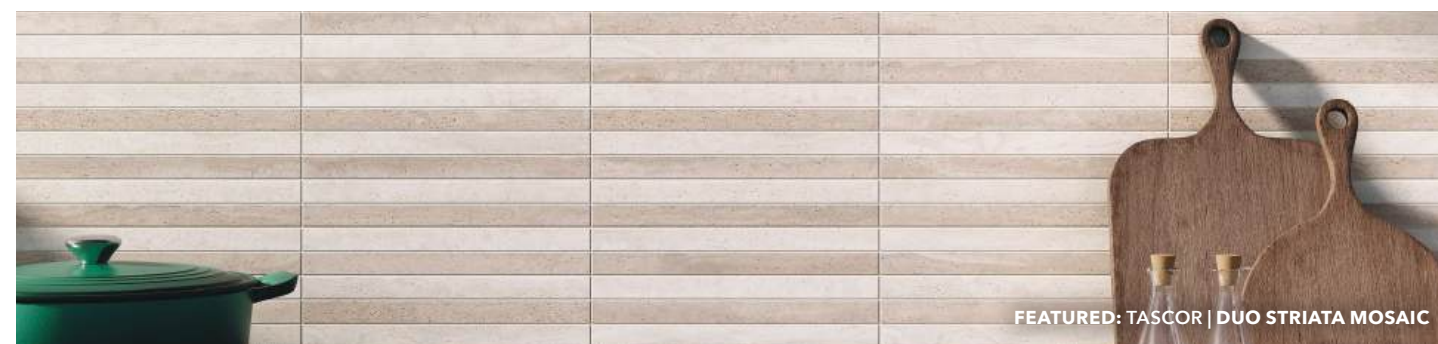

WALL TILE SIZE (GLAZED CERAMIC TILE)

18" x 48" Decor	1/2" Thickness	Matte Finish	Rectified

FEATURED: TASCOR | DUO STRIATA MOSAIC