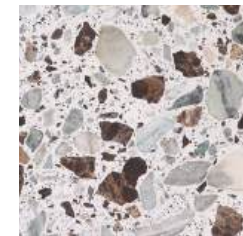

FEATURED: PROSPEC COLLECTION | VILLARRICA

ProSpec Collection (Stocked)

4 Colors | 2 Sizes | 1 Finish

Stocked In The USA
2 - 3 week lead time

FEATURED: PROSPEC COLLECTION | VILLARRICA

Stocked Colors

Villarrica
Available in Tile Size only