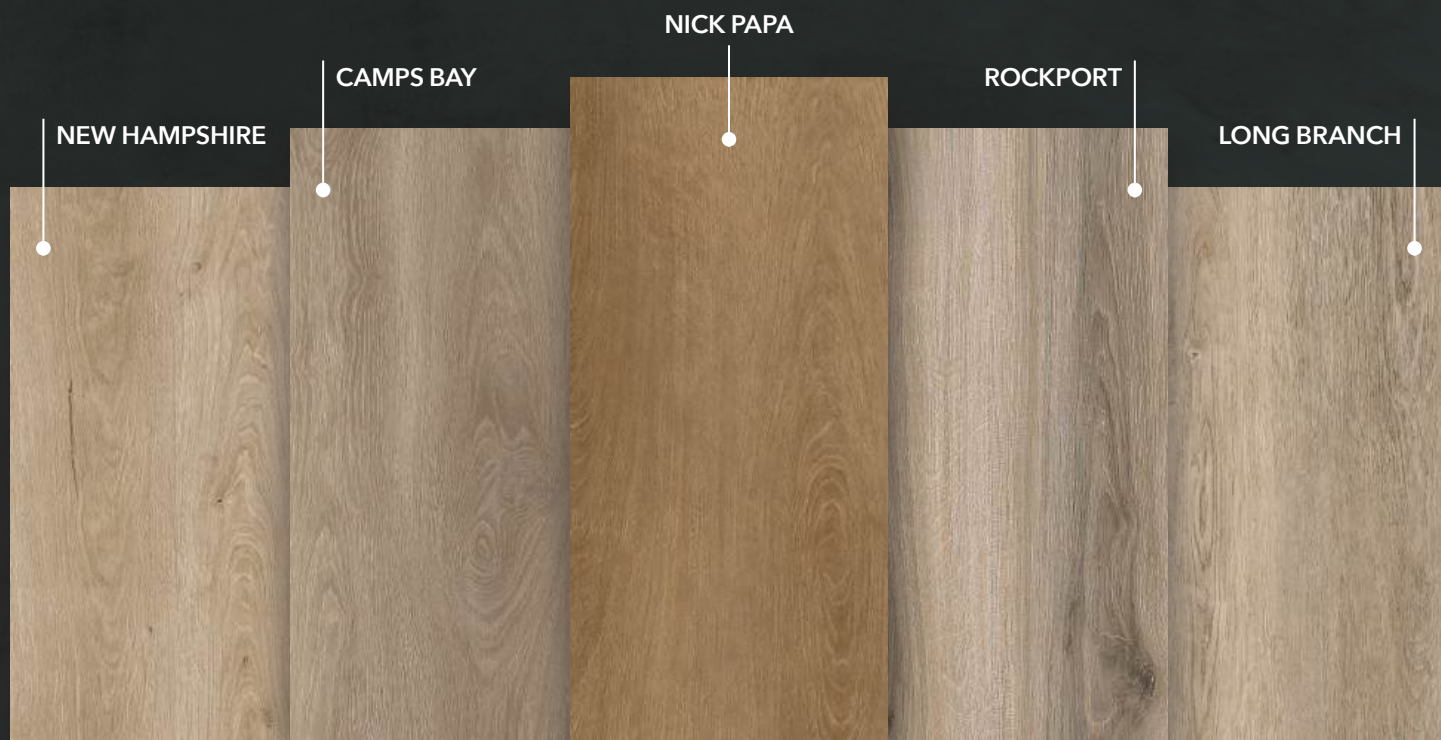

TUFFPLANK

by IB Supply

Aberdeen

FAST TRACK ESSENTIALS PROGRAM

The Fast Track Essentials program is designed to meet the urgent needs of our customers with five premium LVT options available for quick shipping directly from inventory.

These essentials combine style, durability, and convenience, making them perfect for projects with tight timelines.