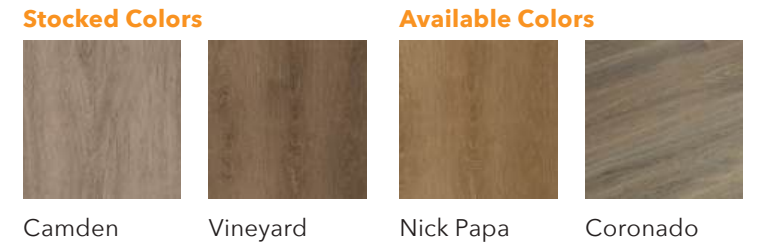

Additional Colors
Available in all TUFFPLANK colors.

Acoustical dB Pad
1mm dB Pad
5mm
(4mm Matrix Rigid Core Click/12mil with 1mm dB Pad)

- 4mm Thickness 12mil Wear Layer
- Residential
- Deep Wood Embossed
- Multi-Family
- V3 Shade Variation