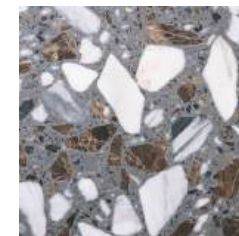

Bogda Peak
Available in Tile Size only

Applications

Floors, Facades, Wall Cladding, Countertops

Stocked Finish

Honed

NOTE: Due to variances in quarried materials, final terrazzo color may differ slightly from this sample.

Sizes	
Tile	Slab
23.6" x 23.6" 600 x 600mm	72" x 48.5" 1830 x 1230mm
Thickness	
Tile	Slab
0.47" 12mm	0.79" 20mm
NOTE: There is no MOQ for stocked materials. However, crating charges apply for less than pallet orders:	
Tile	Slab
$250 Crating Fee	$450 Crating Fee