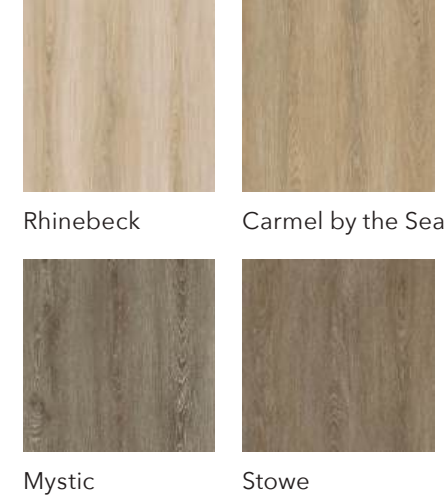

- Deep Wood Embossed
- SemiGloss
- Residential
- Multi-Family
- V2 Shade Variation