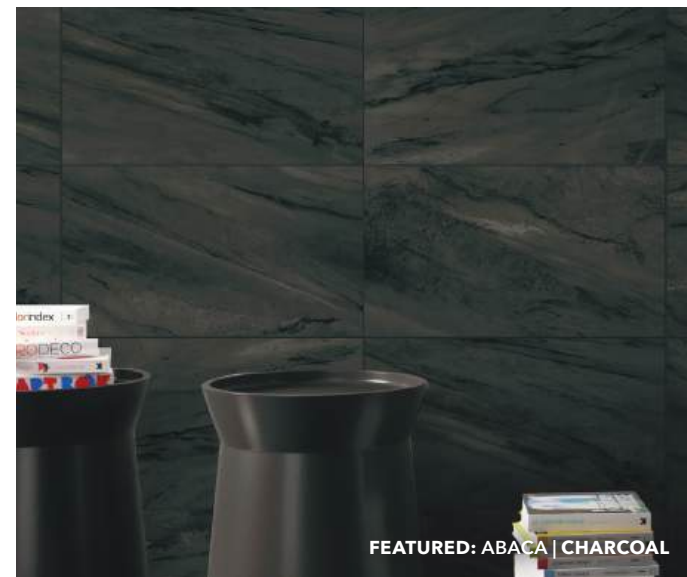

FEATURED: ABACA | CHARCOAL

Colors

White Soft Grey Greige Charcoal

Size

12" x 24"
5/16" Thickness

Additional Formats

3/8" Thickness

2" x 2" Mosaic