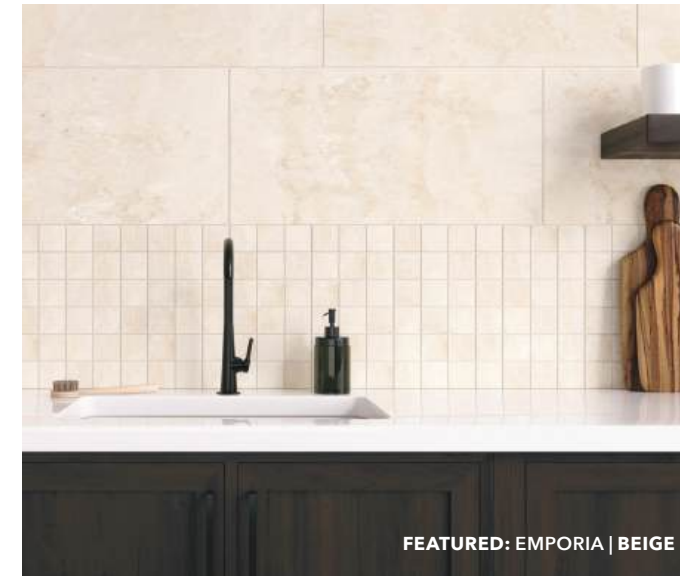

Elements

RECTIFIED PORCELAIN TILE | $$$$
2 Colors | 6 Formats | 1 Finish

Produced & Stocked In The USA
2 - 3 week lead time

Colors

Wall Tile Size

Color Body Glazed Porcelain Tile

Floor & Wall Tile Size

Color Body Glazed Porcelain Tile

Additional Format

Color Body Glazed Porcelain Tile

Floor & Wall Tile Size

Glazed Porcelain Tile

Emporia

PORCELAIN TILE | $$
3 Colors | 3 Formats | 1 Finish | 5/16" Thickness

Produced & Stocked In The USA
2 - 3 week lead time

Colors

Size

Additional Formats

Granger

PORCELAIN TILE | $$
4 Colors | 3 Formats | 1 Finish | 5/16" Thickness

Produced In The USA
2 - 3 week lead time

Colors

Size

Additional Formats

MOQ: 20,000 SF