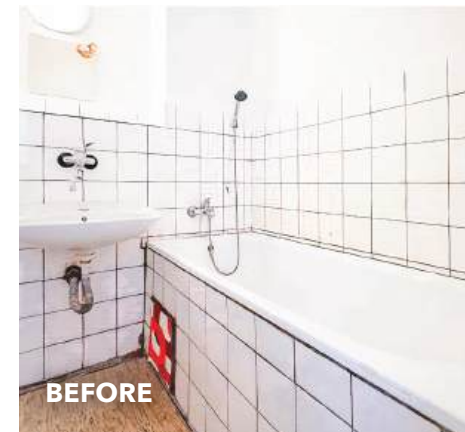

GLUING

This can be done directly on old tiles. Quickly and conveniently, without drying time and without grouting.