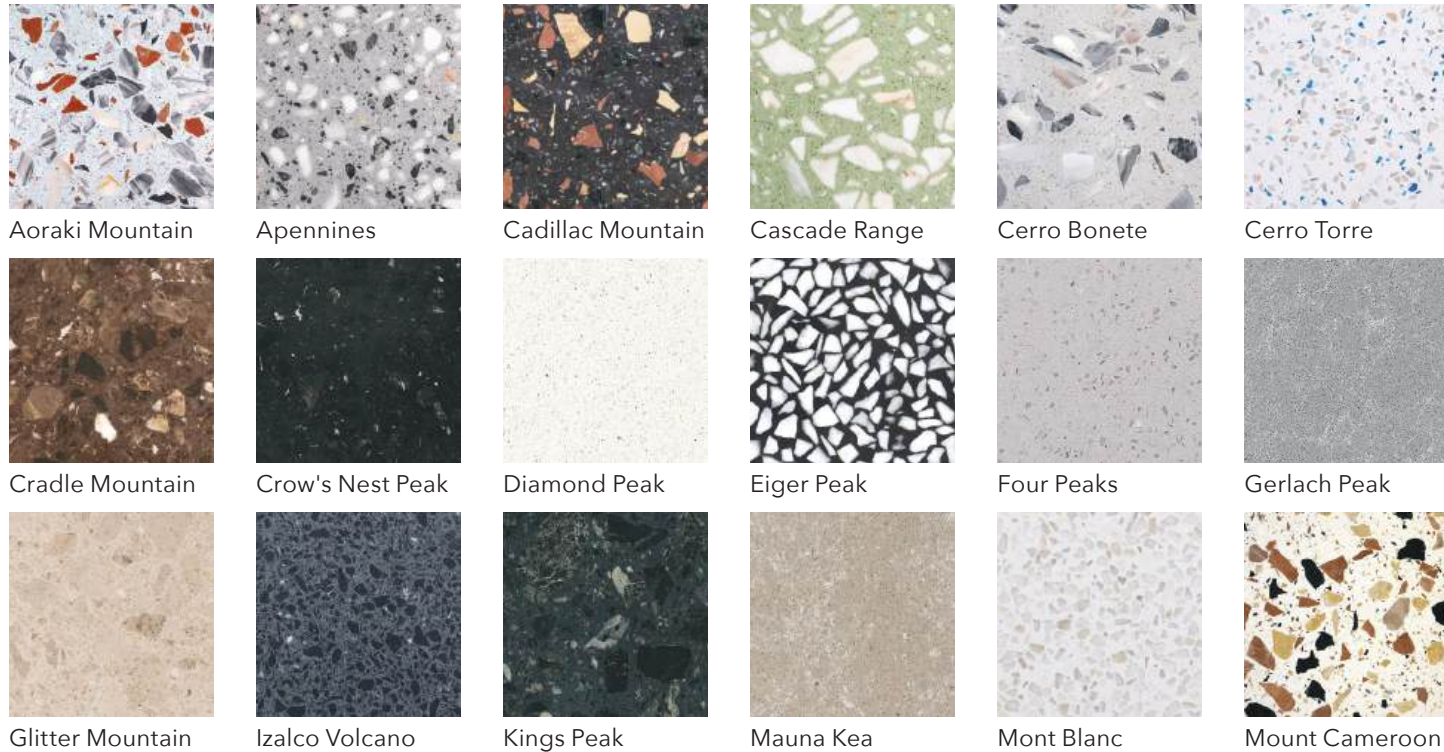

FEATURED: PROSPEC COLLECTION | VILLARRICA

ProSpec Collection (Stocked)

4 Colors | 2 Sizes | 1 Finish

Stocked In The USA
2 - 3 week lead time

FEATURED: PROSPEC COLLECTION | VILLARRICA

Stocked Colors

Villarrica
Available in Tile Size only

ProSpec Collection

12 - 14 week lead time
32 Colors | 4 Sizes | 6 Finishes

FEATURED: PROSPEC COLLECTION | CADILLAC MOUNTAIN

Colors

NOTE: Due to variances in quarried materials, final terrazzo color may differ slightly from this sample.

Applications

Floors, Facades, Wall Cladding, Countertops

*For 0.79" thickness and up

ProSpec Microdot Collection

12 - 14 week lead time
5 Colors | 4 Sizes | 6 Finishes

**NEW
COLLECTION**

Colors

Four Peaks