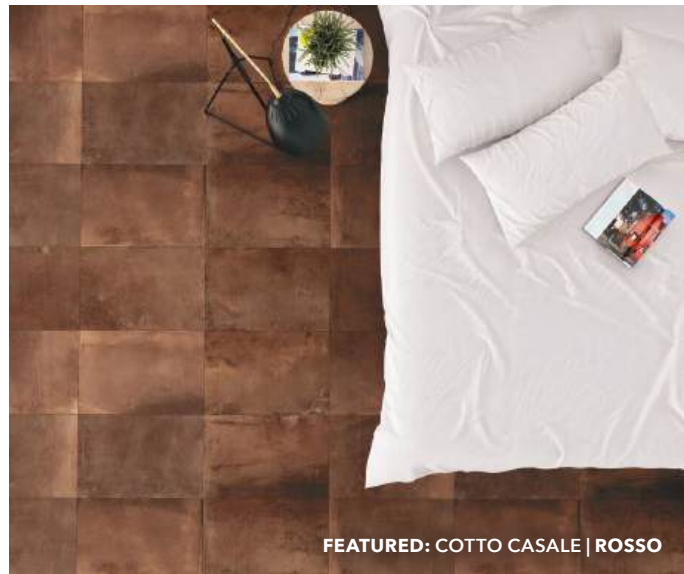

Cotto Casale by INTERCERAMIC

CERAMIC TILE | $$
1 Color | 1 Format | 1 Finish

Stocked In The USA
2 - 3 week lead time

Color

Size