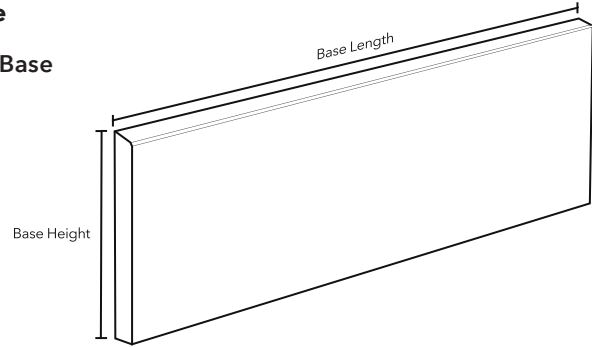

Base

Flat Base