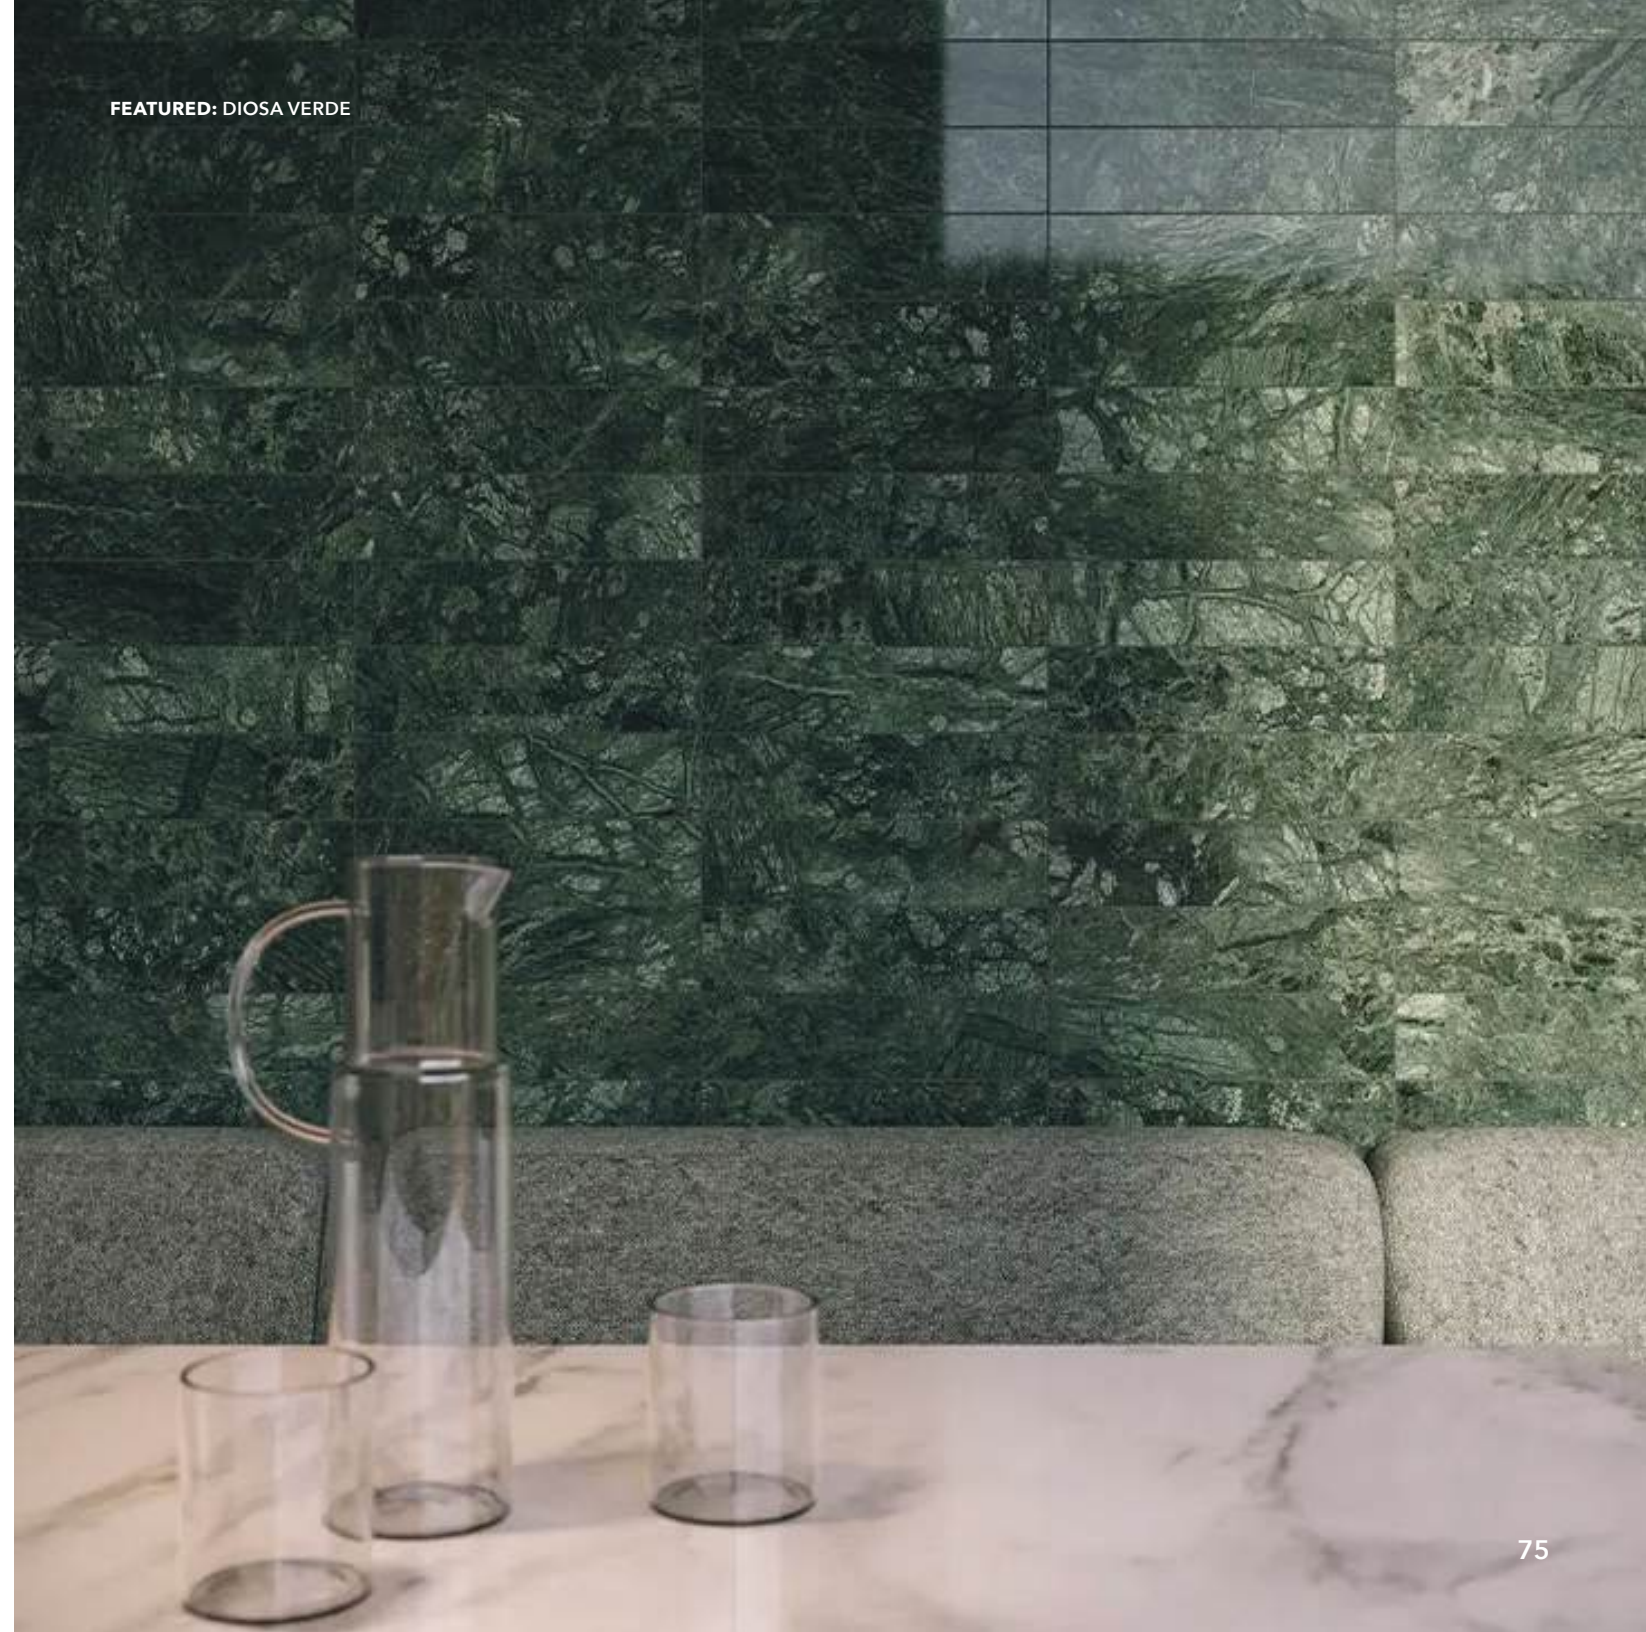

FEATURED: DIOSA VERDE

DUMAWALL

FEATURED: DUMAWALL | ZÜRICH

WHAT IS DUMAWALL?

Dumawall is an oversized, waterproof RCB panel featuring a rigid core and a convenient tongue-and-groove design, making them perfect for quick home updates and installations. Durable and UV-resistant, they also provide an excellent solution for covering existing tiles.