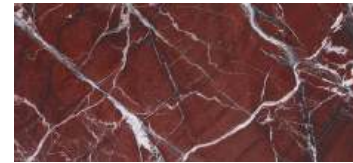

Color

Tuscano Rosso

Size

Additional Formats