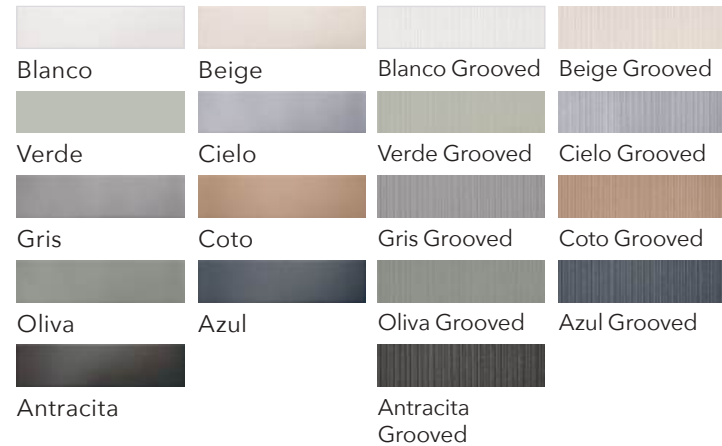

Colors

Size

3" x 12"

Impression

CERAMIC TILE | $$$
10 Colors | 2 Options | 1 Format | 2 Finishes | 5/16" Thickness

Produced & Stocked In The USA
2 - 3 week lead time