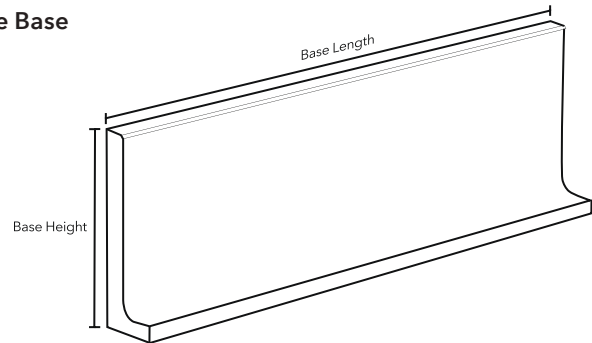

Base

Flat Base

Cove Base

Stair Treads

Flat Tread

Tread and Riser

Custom sizes are available for stair treads per OSHA standards.

Base Size Standard Dimensions

	Flat Base	Cove Base
Height Options:	3" Minimum to 9" Maximum	4" minimum to 9" maximum
Length Options:	12" minimum to 48" maximum	
Top Edge Options:	Chamfer or Radius (Polished to match surface finish)	N/A
Cove Radius:	N/A	3/4"

Minimum Thickness for Flat Base & Cove Base

Standard Collection Epoxy	3/8"
Standard Collection Cement	3/4"
Designer Collection Epoxy/Cement	3/4"

Stair Treads Sizes

Flat Tread Sizes

Epoxy Thickness:	1/2", 3/4", or 1"
Cement Thickness:	1", 1 1/4", or 1 1/2"
Length:	36" Minimum to 72" Maximum
Depth:	12" Minimum to 14" Maximum
Nosing Options:	1/8" or 3/8" Radius

Tread & Riser Sizes

Thickness:	1" Minimum
Length:	36" Minimum to 72" Maximum
Depth:	12" Minimum to 14" Maximum
Riser Height:	6" Minimum to 7 1/2" Maximum
Nosing Options:	1/8" or 3/8" Radius

FEATURED: STANDARD SERIES | PORTO COVO