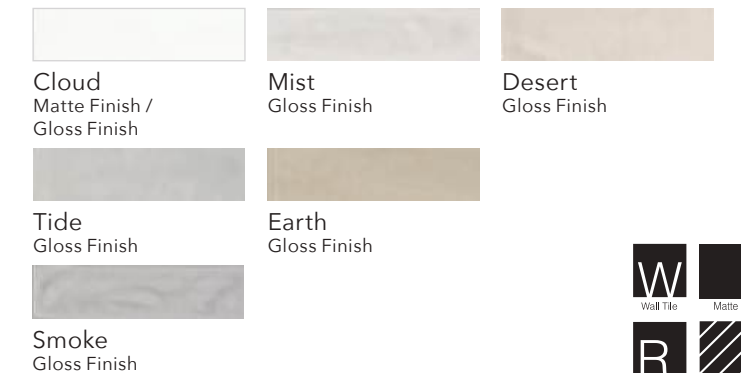

3" x 12" 6" x 6" Hex

Additional Format

12" Quarter Round

Warm

CERAMIC TILE | \$\$
6 Colors | 2 Formats | 1 Finish

Stocked In The USA
2 - 3 week lead time

FEATURED: WARM | MIST

Colors