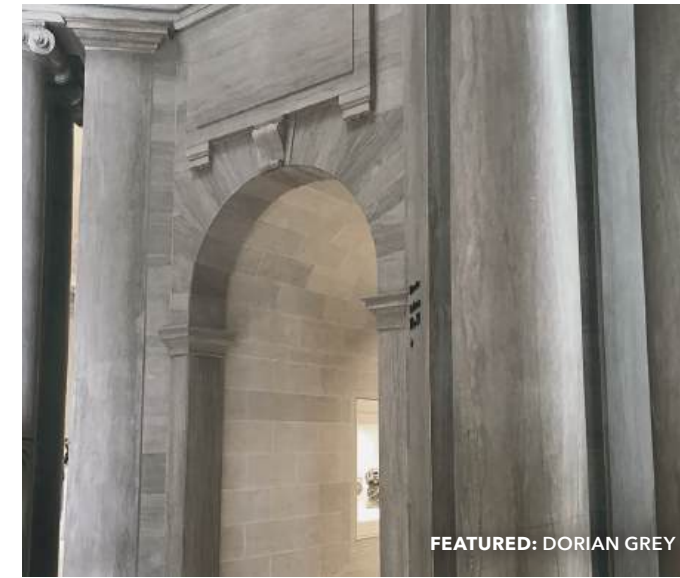

Dorian Grey

LIMESTONE
1 Color | 5 Finishes | 2 Finishes

US Sourced Stone
8 - 10 week lead time

FEATURED: DORIAN GREY

Color

Size

Produced to product specifications

Finish Options

Polished
Honed

Texture Options

Leathered
Split Face
Brushed
Sandblasted
Weathered

Applications

Veneer
Countertops & Sinks
Fireplaces & Hearths
Commercial
Paving
Dimensional
Window Sills
Stair Components