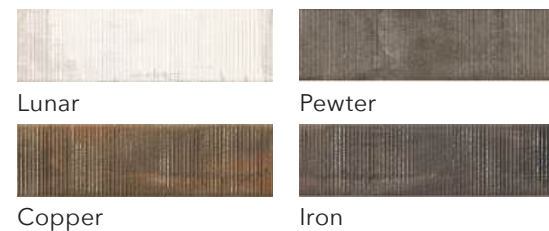

FEATURED: COUNTRYSIDE | RAIN

Barclay

CERAMIC TILE | \$\$ Produced & Stocked In The USA
4 Colors | 2 Options | 1 Format | 1 Finish | 1/4" Thickness 2-3 week lead time

FEATURED: BARCLAY | IRON

Colors

Deco Colors