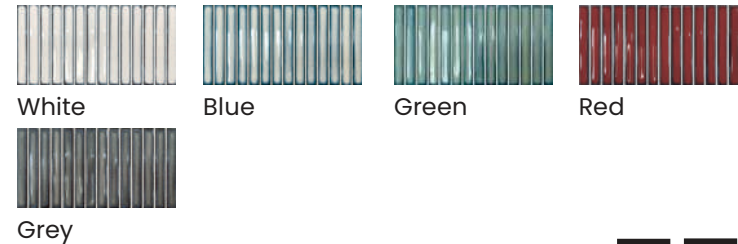

Colors

Size

5" x 10"
5/16" Thickness