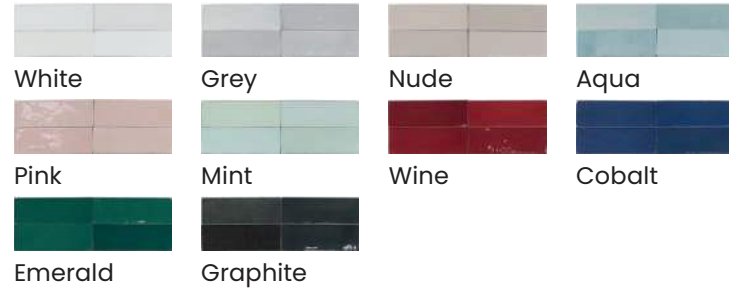

Colors

Size

2" x 6.3"
5/16" Thickness

Additional Format

0.43" x 6.3"
Rounded Edge