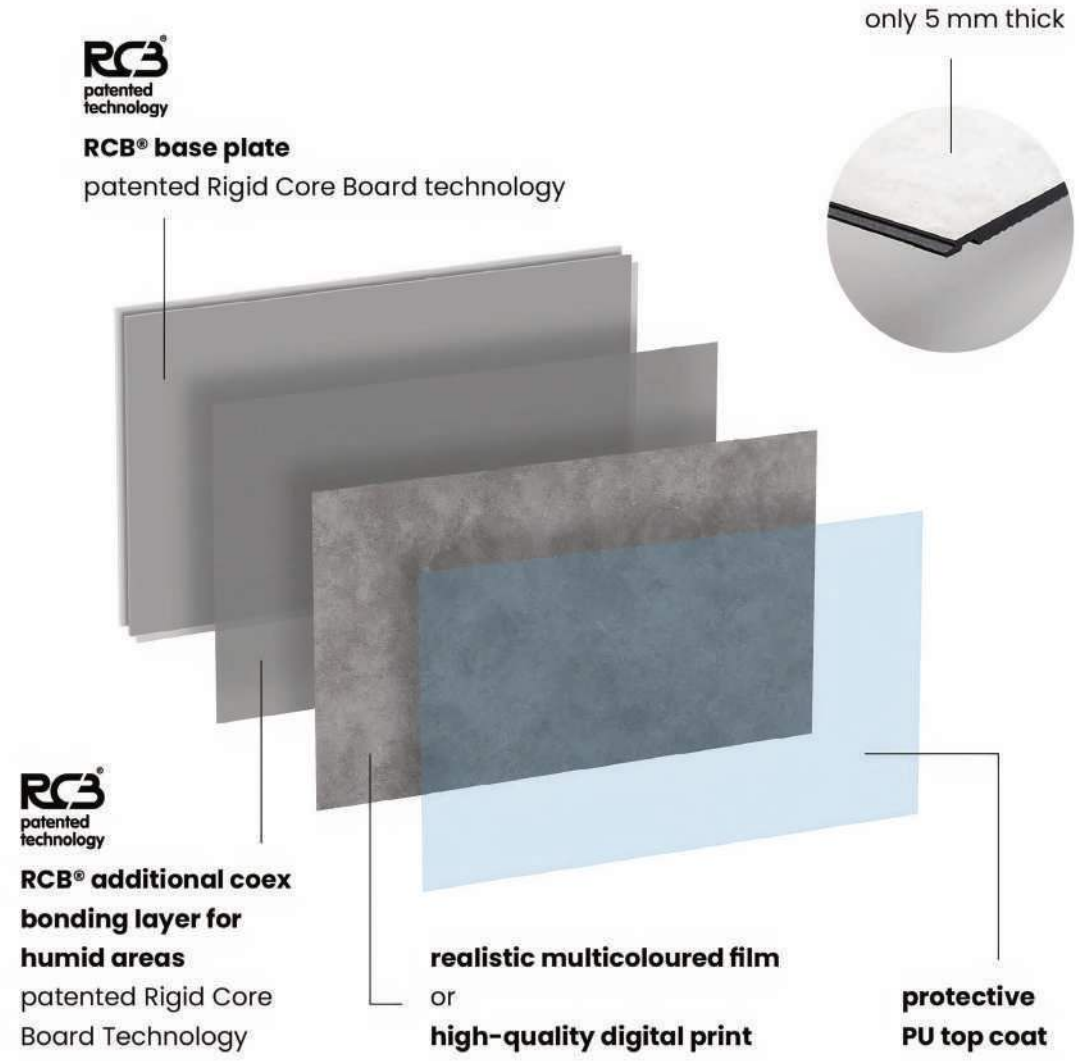

## WHAT IS DUMAWALL?

---

**Dumawall** is an oversized, waterproof RCB panel featuring a rigid core and a convenient tongue-and-groove design, making them perfect for quick home updates and installations. Durable and UV-resistant, they also provide an excellent solution for covering existing tiles.

## FAQs

---

- Q: "How do I install Dumawall tiles?"
- A: **You can glue them directly onto old tiles by utilizing easy, jointless, tongue-and-groove connections.**
- Q: "Why should I choose Dumawall tiles?"
- A: **Dumawall tiles are perfect for renovations, offering easy assembly with a tongue-and-groove system, simple cutting options, and a jointless design for a seamless, authentic finish.**

# Dumawall

 Produced and Stocked In The USA  
2 - 3 week lead time

Our boards are manufactured using the revolutionary RCB<sup>®</sup> technology. RCB<sup>®</sup> stands for Rigid Core Board. This unique and patented technology ensures that the boards are extremely stable, water-resistant and safe. This also results in a very strong adhesion of the decor layer to the slab, preventing our decor layer from peeling. Dumawall is the ideal base for a shower that you will enjoy for a long time.