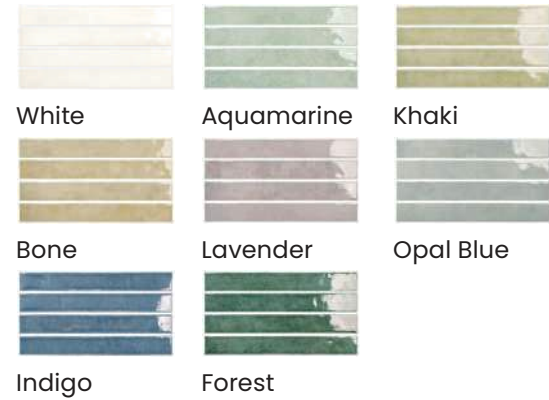

# Mediterraneo

PORCELAIN TILE  
5 Colors | 1 Format | 1 Finish

Stocked In The USA

FEATURED: MEDITERRANEO | MAR

### Colors

Sal

Isla

Mar

Tierra

Oliva

# Mistral

PORCELAIN TILE  
8 Colors | 1 Format | 1 Finish

Stocked In The USA

FEATURED: MISTRAL | AQUAMARINE

## Colors