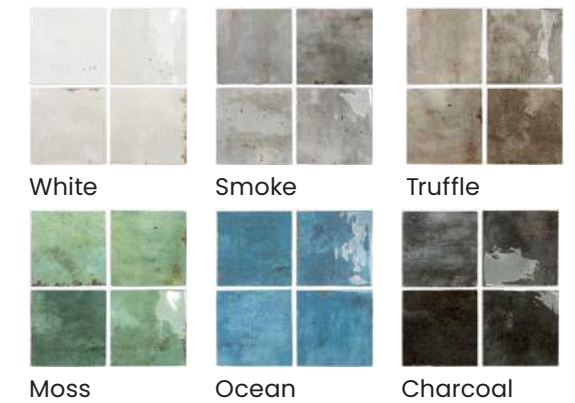

## Colors

# Enamel

CERAMIC TILE  
6 Colors | 4 Formats | 1 Finish

 Stocked In The USA

FEATURED: ENAMEL | MOSS