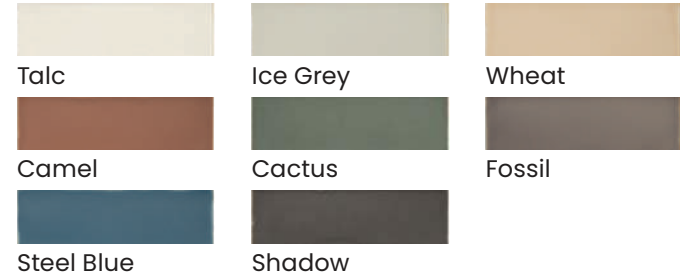

Colors

Size

1.6" x 5"
5/16" Thickness

Additional Format

0.31" x 5" Edge