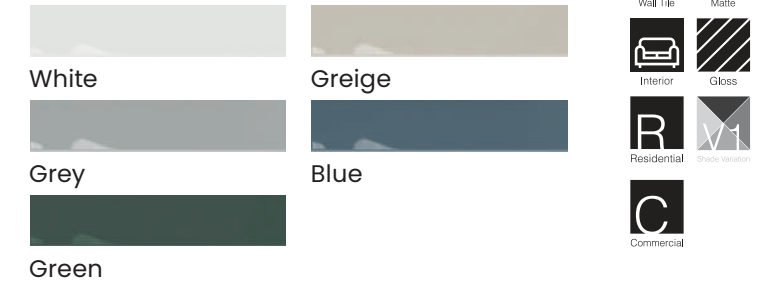

Colors

Matte Finish / Gloss Finish

Sizes

4.2" x 21.3" 3/8" Thickness
4.2" x 21.3" In 3/8" Thickness
4.2" x 21.3" Out 1/2" Thickness